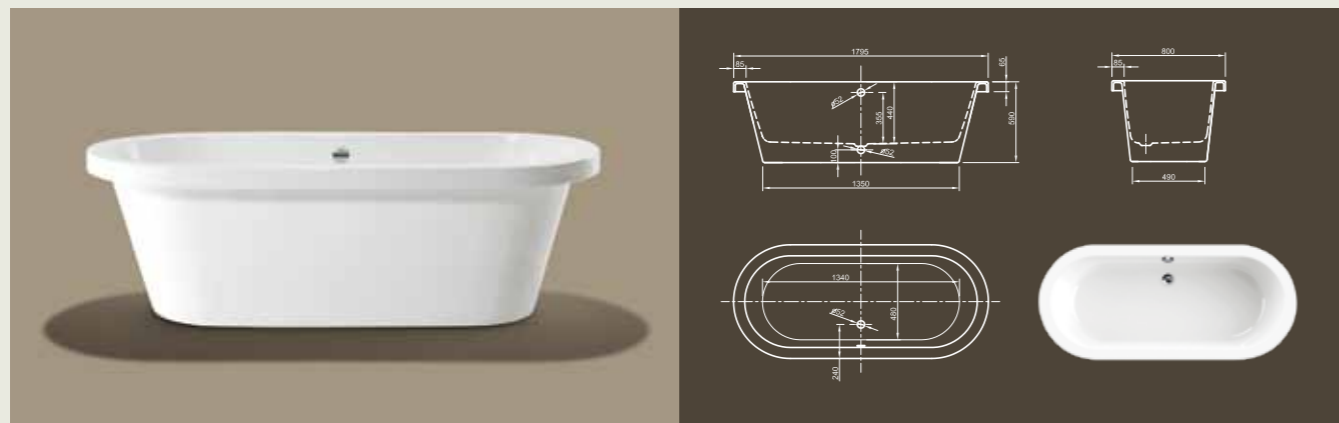

Option: Loft IV (with plinth), Article-No. 0100-068

HOT

Hot comfort! Inspired by the last century this modern style bathtub ergonomically interprets classic tub design in the spirit of time. Its unique shape creates a deep feeling of cosiness and invites you in to relax.

Technical data	
Article-No.	0100-072
Colour	White
Dimensions	1800 x 800 x 600 mm (L x W x H)
Weight	50 kg
Volume	230 l
Bath Waste Kit	Click-Clack system, colour chrome, factory fitted

Further options see page 56