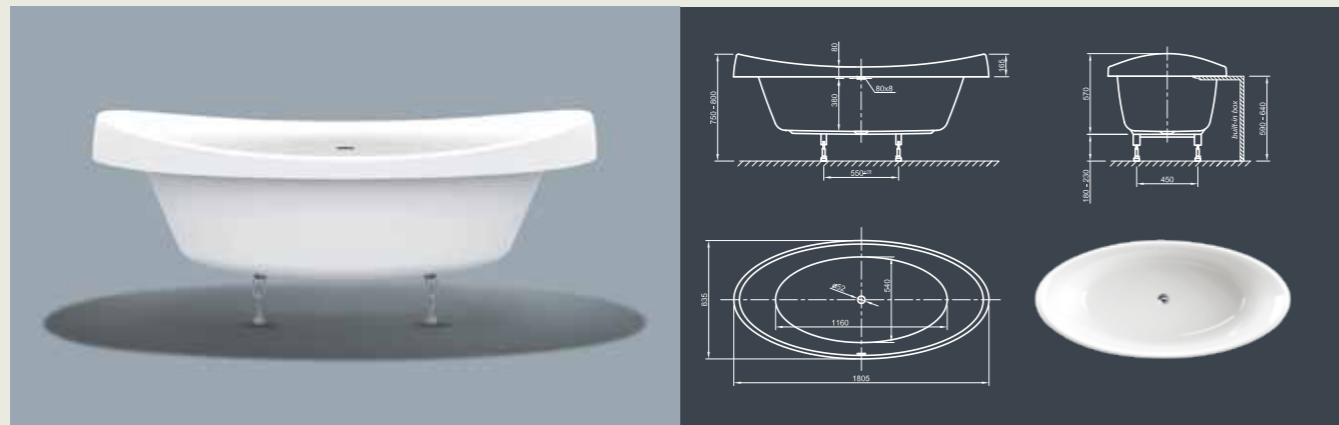

VENICE FIT SPA

Extraordinary design! This modern bathtub has a striking shape and captures you on a journey of mind.

Technical data	
Article-No.	0200-283
Colour	White
Dimensions	1800 x 835 x 745 mm (L x W x H)
Weight	65 kg maximum weight (depending on configuration)
Volume	225 l
Bath Waste Kit	Slot overflow & Click-Clack waste, colour chrome, factory fitted
Legs	Special frame system with adjustable legs, factory fitted

Further options see page 70