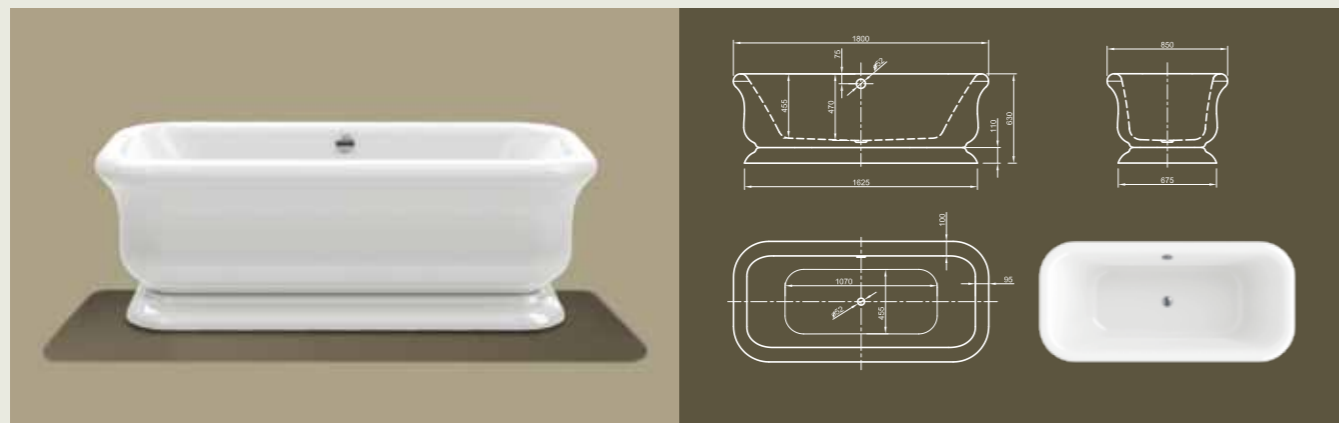

RETRO

Esthetical access to past centuries! This exclusive, classical design bathtub is reminiscent of the Roman Empire. Enjoy the luxurious bathing experience like Caesar and Cleopatra.

Technical data	
Article-No.	0100-090
Colour	White
Dimensions	1800 x 850 x 630 mm (L x W x H)
Weight	60 kg
Volume	215 l
Bath Waste Kit	Click-Clack system, colour chrome, factory fitted

Further options see page 56