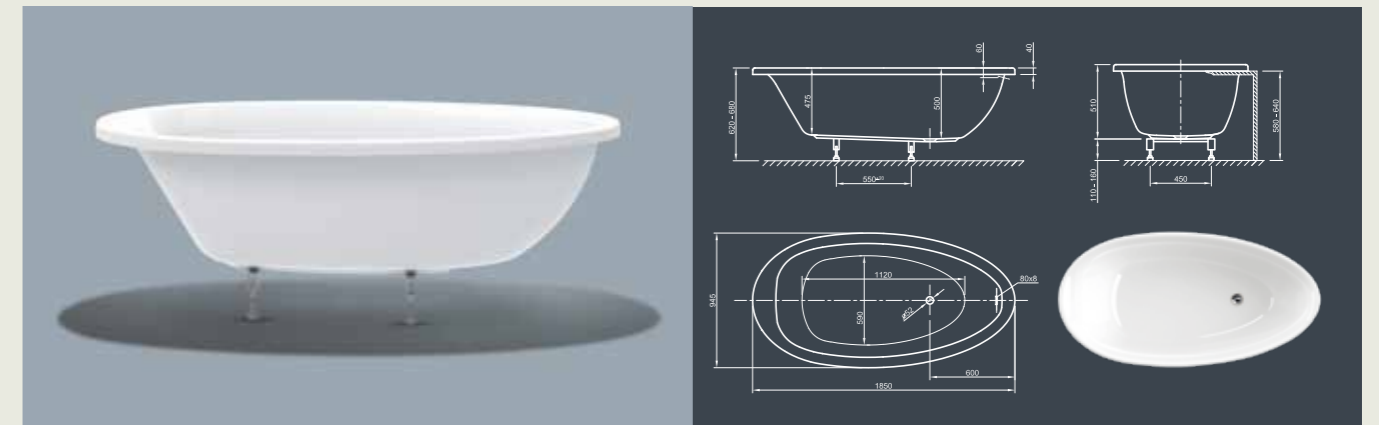

LOUNGE FIT SPA

Pure power of attraction! This modern style bathtub is the space for meditative peace and radiates by its asymmetric egg-shape the feeling of maximal relaxation.

Technical data	
Article-No.	0200-289
Colour	White
Dimensions	1850 x 950 x 635 mm (L x W x H)
Weight	63 kg maximum weight (depending on configuration)
Volume	265 l
Bath Waste Kit	Slot overflow & Click-Clack waste, colour chrome, factory fitted
Legs	Special frame system with adjustable legs, factory fitted

Further options see page 70