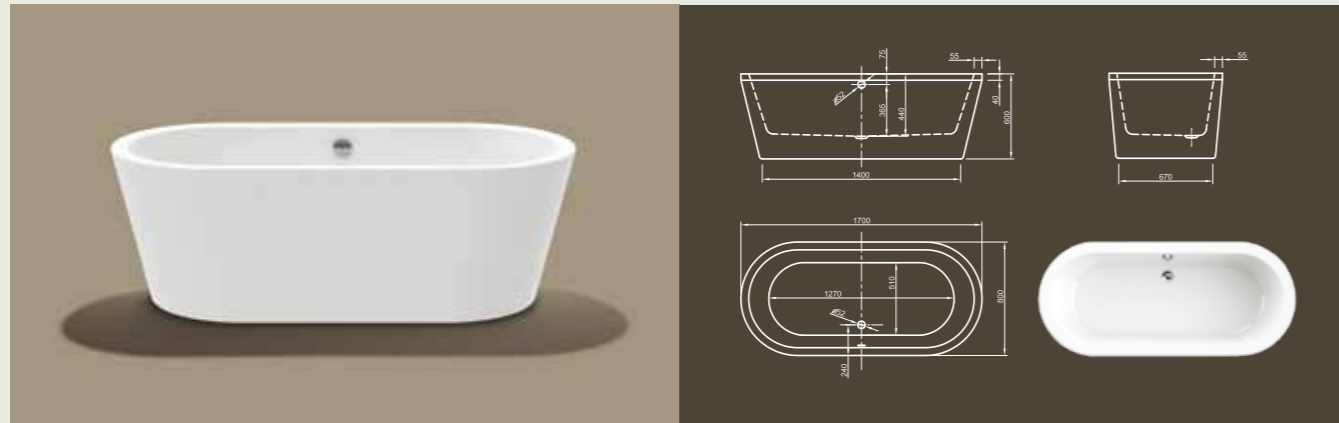

NEO

Little brother! Following the most favored design of its big brother Hot, this modern design bathtub fulfills all parameters of luxury bath comfort. Reduced dimensions allow the cozy surrounding of a smaller bathroom.

Technical data	
Article-No.	0100-076
Colour	White
Dimensions	1700 x 800 x 600 mm (L x W x H)
Weight	48 kg
Volume	210 l
Bath Waste Kit	Click-Clack system, colour chrome, factory fitted

Further options see page 56

Hot

LOFT

Modern interpretation of a classical bathtub.

Its puristic, oval shape exudes relaxation. With its broad edge it sufficiently meets practical requirements.

Technical data	
Article-No.	0100-067
Colour	White
Dimensions	1800 x 800 x 600 mm (L x W x H)
Weight	58 kg
Volume	230 l
Bath Waste Kit	Not fitted, to be on separate order

Further options see page 56