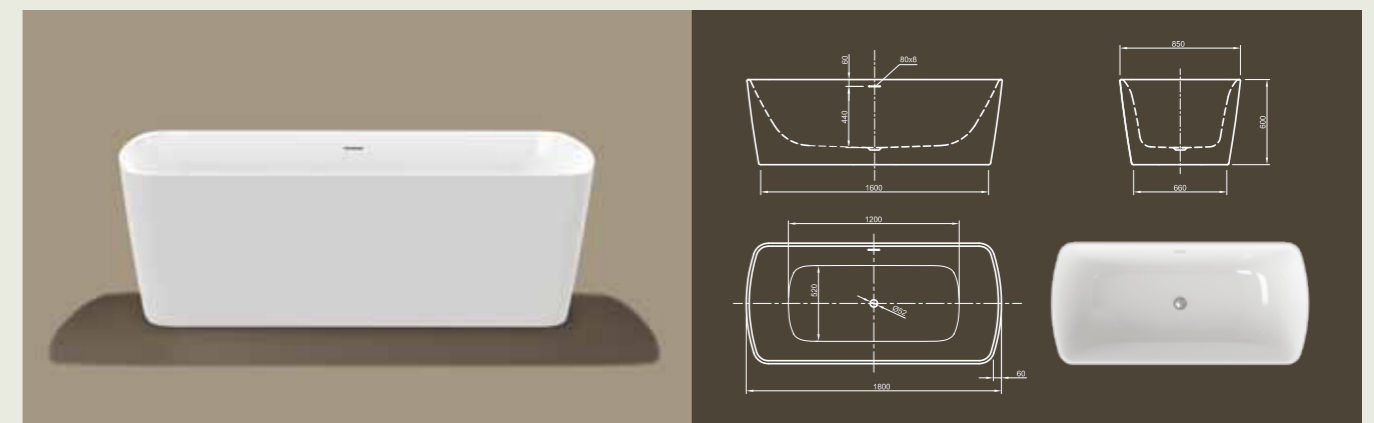

Lounge – this modern style bathtub is the space for meditative peace and radiates by its asymmetric egg-shape the feeling of maximal relaxation.