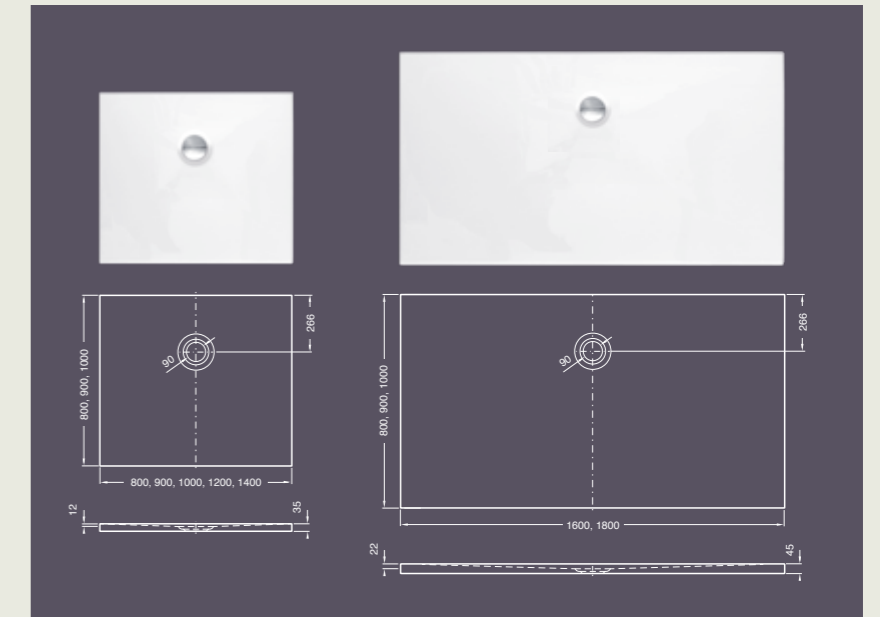

7 LENGTHS, 3 WIDTHS