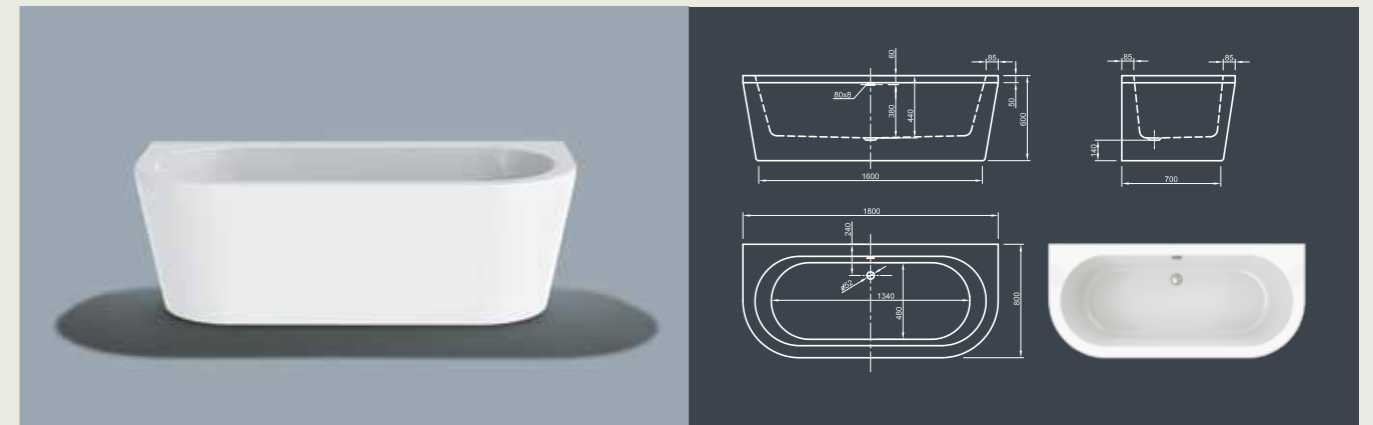

WALL SPA

Evolutionary! Favored design enhanced in a space saving form. This modern style bathtub allows one-sided wall connection. Beautify your bathroom even if there is only minimum space! Our Wall model is also available as Wall Corner Left or Right.

Technical data	
Article-No.	0200-277
Colour	White
Dimensions	1800 x 800 x 600 mm (L x W x H)
Weight	88 kg maximum weight (depending on configuration)
Volume	250 l
Bath Waste Kit	Slot overflow system or Click-Clack system, colour chrome, factory fitted

Further options see page 68