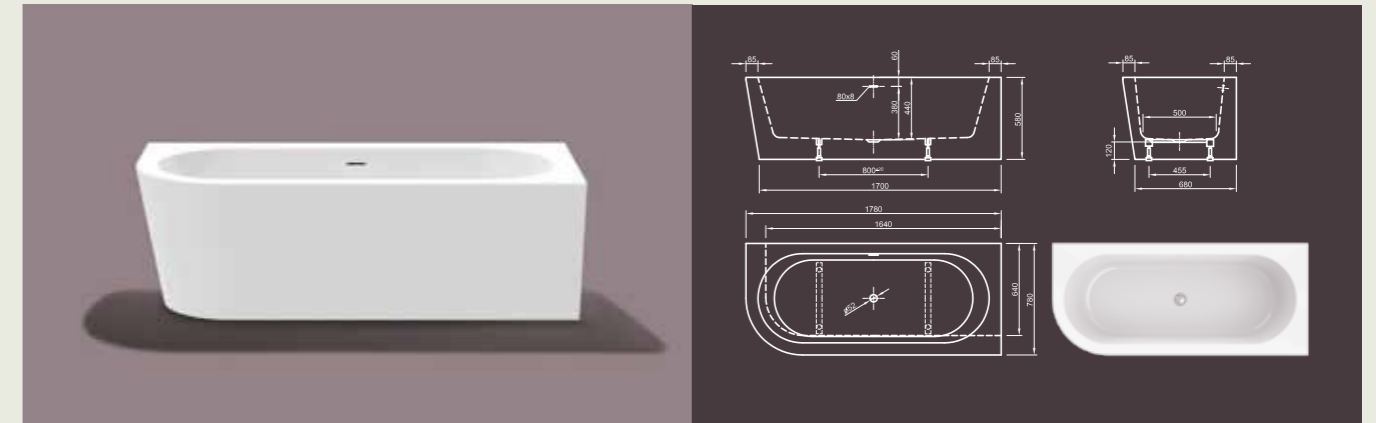

WALL CORNER L

Evolutionary! Favored design enhanced in a space saving form. This modern style bathtub allows two-sided wall connection. Beautify your bathroom even if there is only minimum space!

Technical data	
Article-No.	0100-277-L
Colour	White
Dimensions	1800 x 800 x 600 mm (L x W x H)
Weight	48 kg
Volume	250 l
Bath Waste Kit	Slot overflow system or Click-Clack system, colour chrome, factory fitted

Further options see page 56