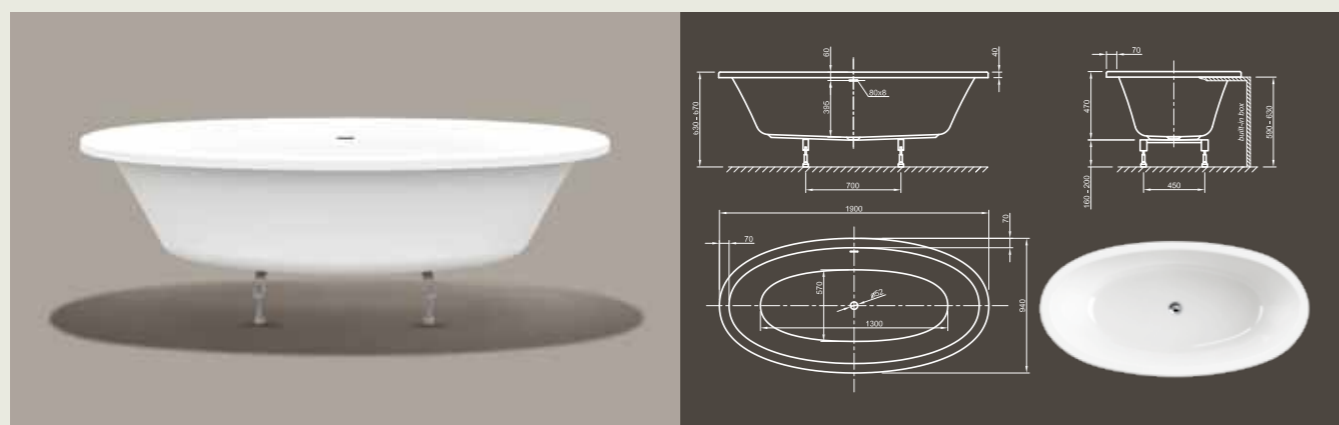

LOOM FIT

Elegance in perfection! Exclusive and spacious design which does ensure extraordinarily relaxing bathing.

Technical data	
Article-No.	0400-288
Colour	White
Dimensions	1900 x 950 x 600 mm (L x W x H)
Weight	33 kg
Volume	265 l
Bath Waste Kit	Slot overflow & Click-Clack waste, colour chrome, factory fitted
Legs	Special frame system with adjustable legs, factory fitted

Further options see page 56