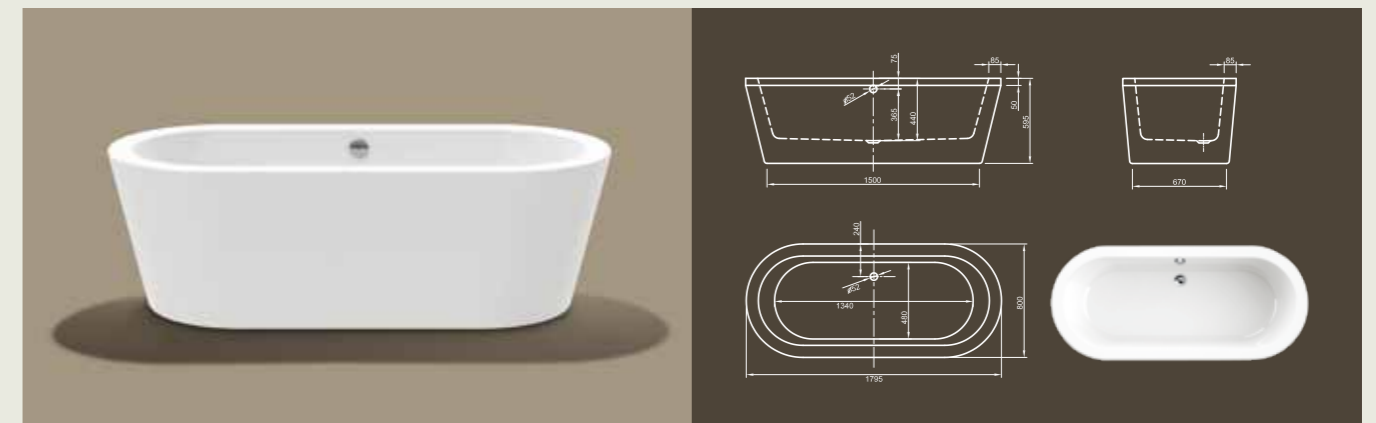

NEO

Little brother! Following the most favored design of its big brother Hot, this modern design bathtub fulfills all parameters of luxury bath comfort. Reduced dimensions allow the cozy surrounding of a smaller bathroom.

Technical data	
Article-No.	0100-076
Colour	White
Dimensions	1700 x 800 x 600 mm (L x W x H)
Weight	48 kg
Volume	210 l
Bath Waste Kit	Click-Clack system, colour chrome, factory fitted

Further options see page 56

LOFT

Modern interpretation of a classical bathtub.

Its puristic, oval shape exudes relaxation. With its broad edge it sufficiently meets practical requirements.

Technical data	
Article-No.	0100-067
Colour	White
Dimensions	1800 x 800 x 600 mm (L x W x H)
Weight	58 kg
Volume	230 l
Bath Waste Kit	Not fitted, to be on separate order

Further options see page 56

HOT

Hot comfort! Inspired by the last century this modern style bathtub ergonomically interprets classic tub design in the spirit of time. Its unique shape creates a deep feeling of cosiness and invites you in to relax.

Technical data	
Article-No.	0100-072
Colour	White
Dimensions	1800 x 800 x 600 mm (L x W x H)
Weight	50 kg
Volume	230 l
Bath Waste Kit	Click-Clack system, colour chrome, factory fitted

Further options see page 56