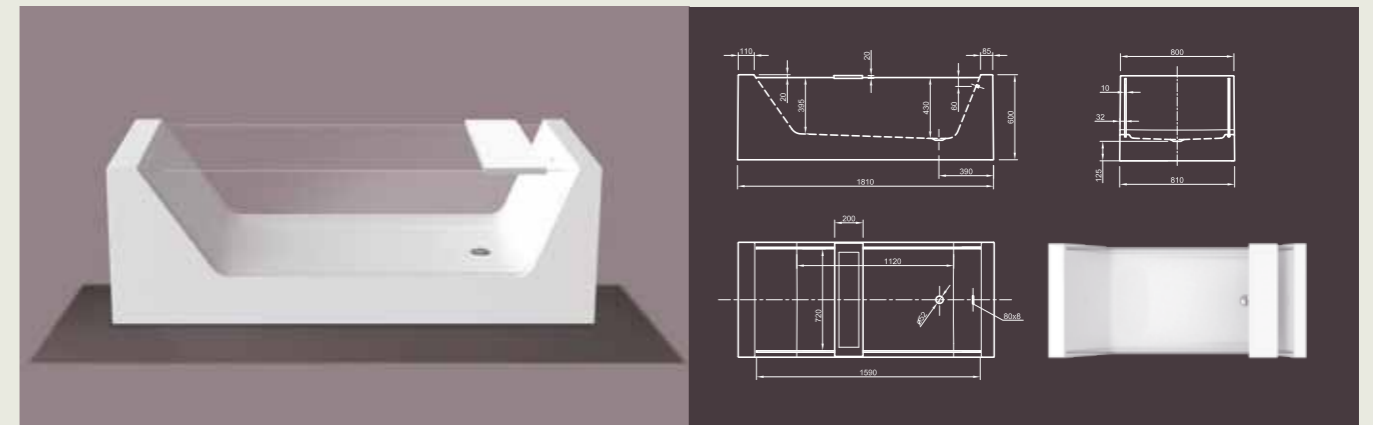

Look – this unique style bathtub persuades with its clean design and interesting combination of materials.

LOOK

Look and see! This unique style bathtub persuades with its clean design and interesting combination of materials. Really unique and special! Get it and set trends!

Technical data	
Article-No.	0100-250
Colour	White
Dimensions	1800 x 800 x 600 mm (L x W x H)
Weight	135 kg
Volume	270 l
Bath Waste Kit	Slot overflow & Click-Clack waste, colour chrome, factory fitted

Further options see page 56

VICTORIAN I

Glorious! Our trendsetter in classic style bathtubs – Victorian – imbedded in a luxury wood support with retractable step. Outstandingly luxurious and individual!

Technical data	
Article-No.	0100-061-06
Colour	White
Dimensions	1745 x 830 x 820/650 mm (L x W x H)
Weight	59 kg
Volume	185 l
Bath Waste Kit	Not fitted, to be on separate order

Further options see page 56