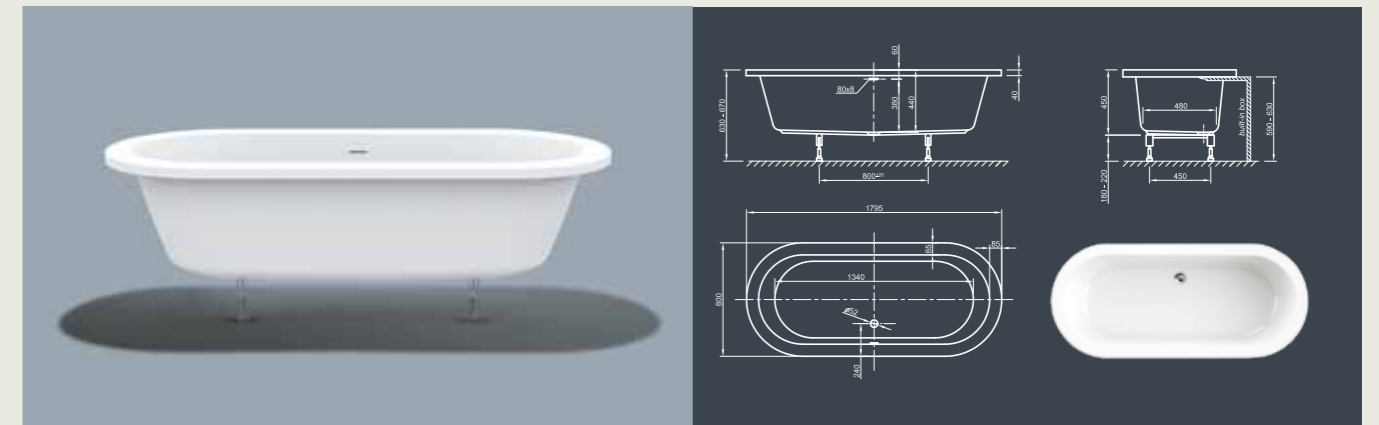

HOT FIT SPA

Hot comfort! Inspired by the last century this modern style bathtub ergonomically interprets classic tub design in the spirit of time. Its unique shape creates a deep feeling of cosiness and invites you in to relax.

Technical data	
Article-No.	0200-272
Colour	White
Dimensions	1800 x 800 x 600 mm (L x W x H)
Weight	59 kg maximum weight (depending on configuration)
Volume	230 l
Bath Waste Kit	Slot overflow & Click-Clack waste, colour chrome, factory fitted
Legs	Special frame system with adjustable legs, factory fitted

Further options see page 70