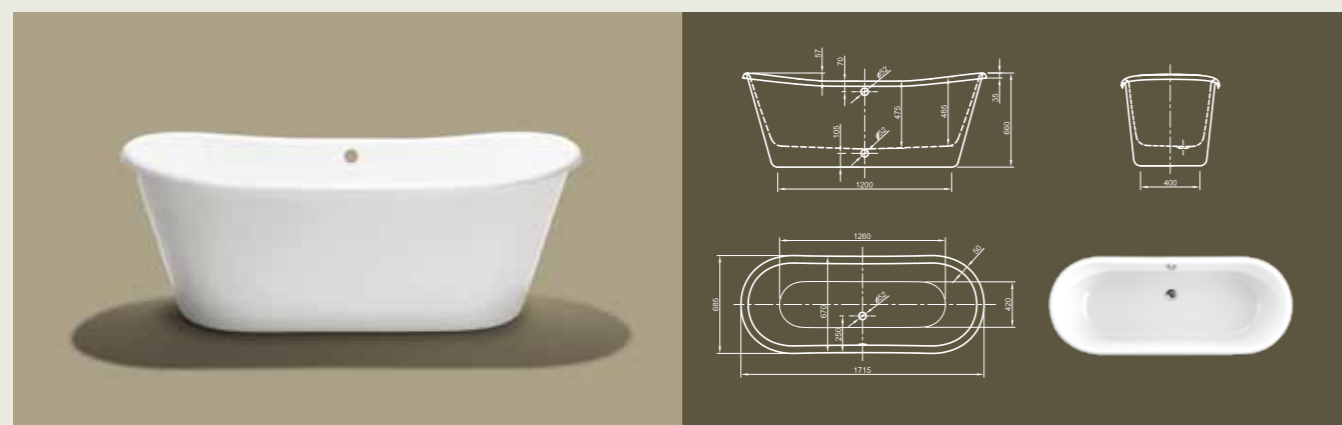

PRINCESS

Ornate Design! This puristic interpretation of our Chateau bathtub brings together ornate design with modern elements leading into perfect comfort.

Technical data	
Article-No.	0100-081
Colour	White
Dimensions	1700 x 700 x 660 mm (L x W x H)
Weight	43 kg
Volume	225 l
Bath Waste Kit	Not fitted, to be on separate order

Further options see page 56