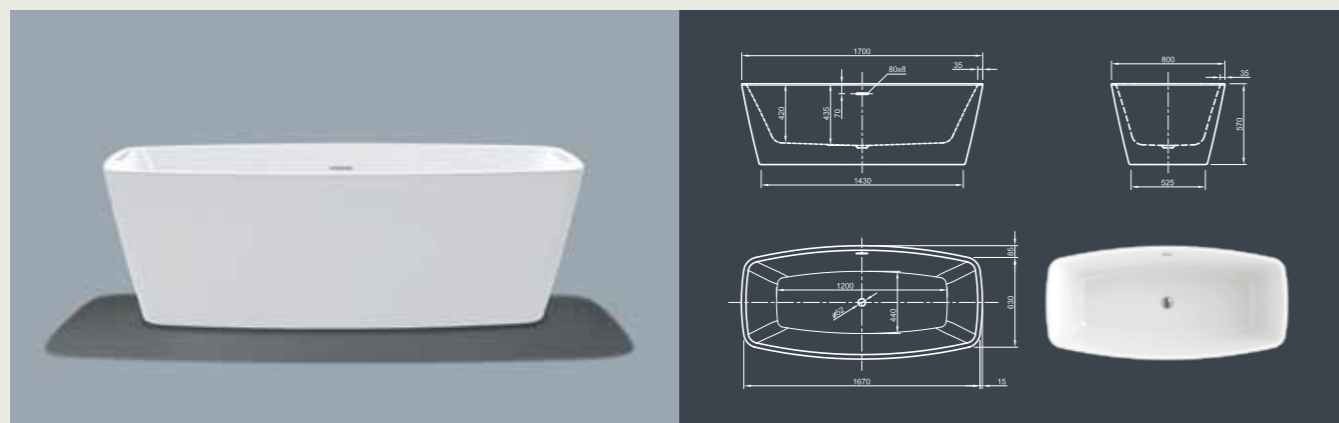

CUBE SPA

Purism at its best! The embodiment of outstanding and clean design invites you to a luxury bath. Enjoy the minimalism and purism of this bath design!

Technical data	
Article-No.	0200-284
Colour	White
Dimensions	1700 x 800 x 600 mm (L x W x H)
Weight	88 kg maximum weight (depending on configuration)
Volume	200 l
Bath Waste Kit	Slot overflow & Click-Clack waste, colour chrome, factory fitted

Further options see page 68