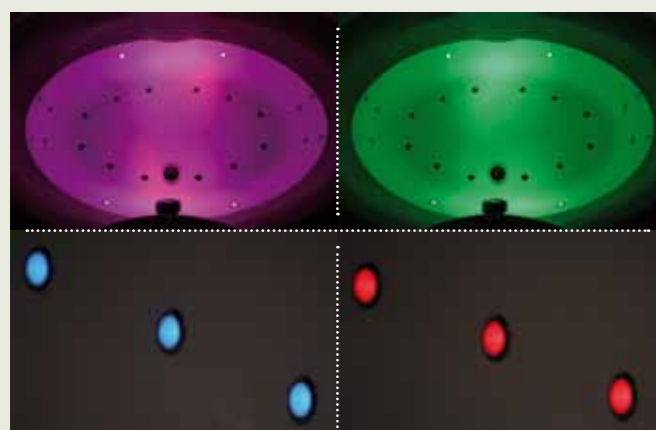

POWER LED & LED EFFECT LIGHT CHAIN

Changing range of colours for perfect ambience in your bathroom.

Left	Right
Whisper air system ON/OFF	Ozone blower ON
Light ON/OFF	MANUAL drying ON
Manual colour change	START/STOP automatic colour change
Radio selection	MP3 SELECTION
Skip to next / former channel or title	START/PAUSE latest title/radio station
Volume control DOWN	Volume control UP

REMOTE CONTROL

The remote control surface design is individually adaptable e.g. with individual logo.

FEATURES & DETAILS

LIGHT

It is said that colour has an impact on the human body and soul and can optimize your energy level. Aqua Spa® wellness bathtubs equipped with ambience light will increase your bathing enjoyment and convert your bathroom into an atmospheric space. Choose between our 20 mini LED light-chain and 2 power LEDs. 10 changing colour modes of white, purple, blue, light blue, turquoise, green, yellow, orange, red and pink will enhance your senses to a maximum experience of luxury relaxing comfort. Blue is your favorite? No problem! With our integrated remote control you may stop the changing colours at your favored colour or switch on and off the light function. The light intensity of the power LEDs is even dimmable!

SOUND

"Without music, life would be an error" (Friedrich Nietzsche). Enjoy your own MP3 music composition or your favorite radio station using the integrated sound system. The set also consists of 2 integrated not visible loudspeakers which give you a perfect sound experience. You can choose your own program via remote control and having your music device connected via Bluetooth.

WHISPER AIR NOZZLES

Listen to the silence! With the calmness of our Aqua Spa® system the only recognizable noise is the whisper of soft sparkling water. Lay down and relax, enjoying a pearling massage while reading a book without disturbing noise and extruding water. 24 ultra-flat and ergonomically adjusted whisper air jets grant you maximum bathing comfort.

OZONE THERAPY

Switch on the integrated Ozone blower! Like this the air escaping from the nozzles is mixed with Ozone. With this function the quality of your bathwater is enhanced due the antibacterial and disinfecting effect of Ozone. Moreover the skin is enriched with oxygen and the blood circulation is stimulated. This option is automatically activated starting the system. Via remote control this option can be switched off and on.

AUTOMATIC DRYING SYSTEM

To dry the air nozzles from remnant water and to avoid bacteria and off odors our Aqua Spa® wellness bathtubs are equipped with an automatic drying system. 15 minutes after emptying the tub this function switches on automatically and runs for 2 minutes. This ensures you a unproblematic, long lasting pleasure in using your Aqua Spa® bathtub. The drying system may be also started manually by remote control.

DESINFECTION