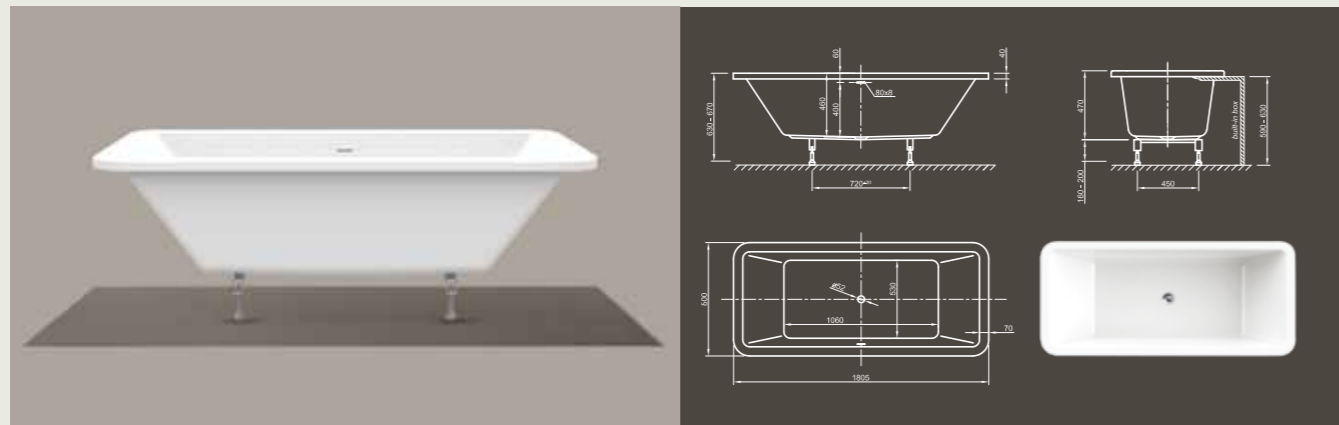

MOOD FIT

Good mood in straight-line! This rectangular clean purism modern style bathtub with a flat top offers optimal comfort with its tapered sides.

Technical data	
Article-No.	0400-285
Colour	White
Dimensions	1800 x 800 x 600 mm (L x W x H)
Weight	33 kg
Volume	230 l
Bath Waste Kit	Slot overflow & Click-Clack waste, colour chrome, factory fitted
Legs	Special frame system with adjustable legs, factory fitted

Further options see page 56