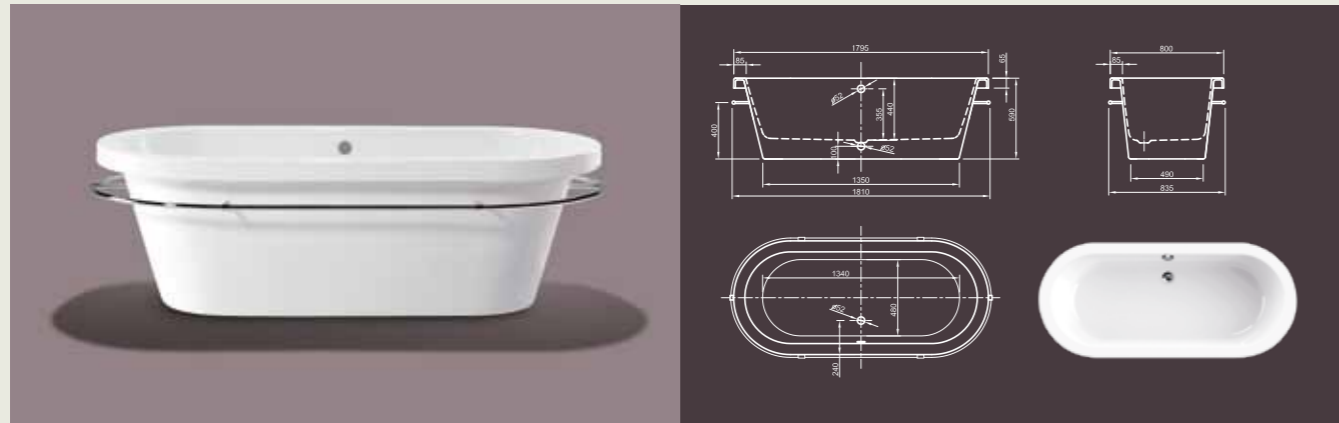

LOFT I

Modern interpretation of a classical bathtub. Our edgy model Loft equipped with a surrounding, chrome towel rail. Have your towel available after the enjoyment of an inevitable relaxing bath experience.

Technical data	
Article-No.	0100-067-01/02
Colour	White
Dimensions	1800 x 835 x 600 mm (L x W x H)
Weight	65 kg
Volume	230 l
Bath Waste Kit	Not fitted, to be on separate order

Further options see page 56