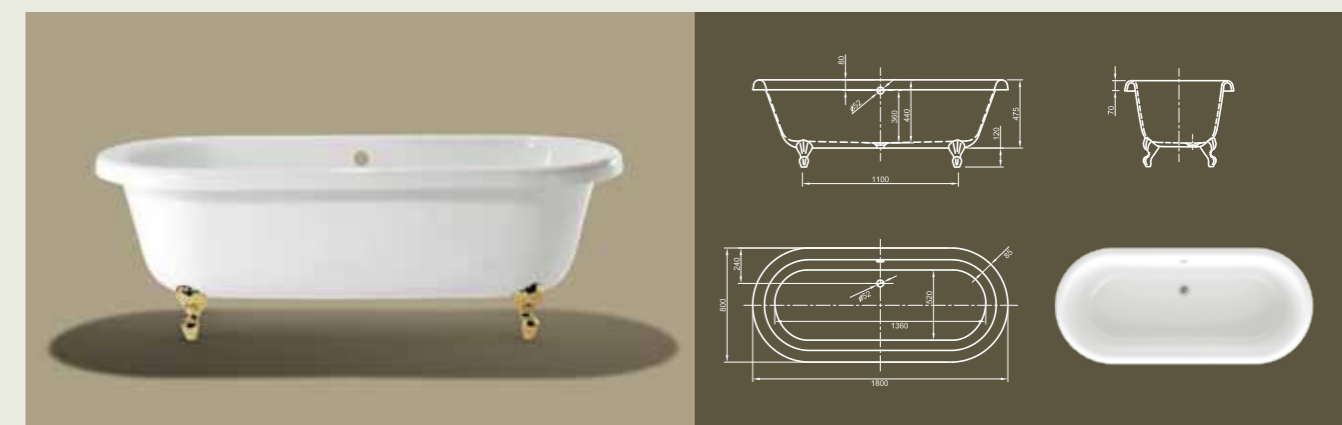

EDWARDIAN XL

Classical design meets comfortable dimensions! This large volume bathtub offers highest bathing comfort at both ends due to central position of the waste.

Technical data	
Article-No.	0100-063
Colour	White
Dimensions	1800 x 800 x 600 mm (L x W x H)
Weight	56 kg
Volume	220 l
Bath Waste Kit	Not fitted, to be on separate order
Feet	Ball & Claw feet, colour brass or chrome, factory fitted

Further options see page 56