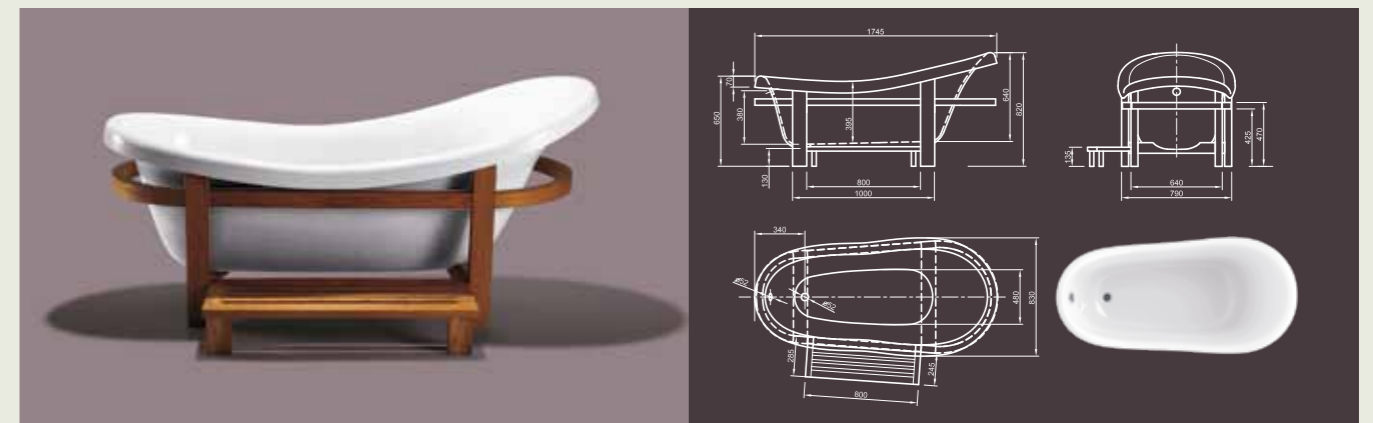

VICTORIAN I

Glorious! Our trendsetter in classic style bathtubs – Victorian – imbedded in a luxury wood support with retractable step. Outstandingly luxurious and individual!

Technical data	
Article-No.	0100-061-06
Colour	White
Dimensions	1745 x 830 x 820/650 mm (L x W x H)
Weight	59 kg
Volume	185 l
Bath Waste Kit	Not fitted, to be on separate order

Further options see page 56