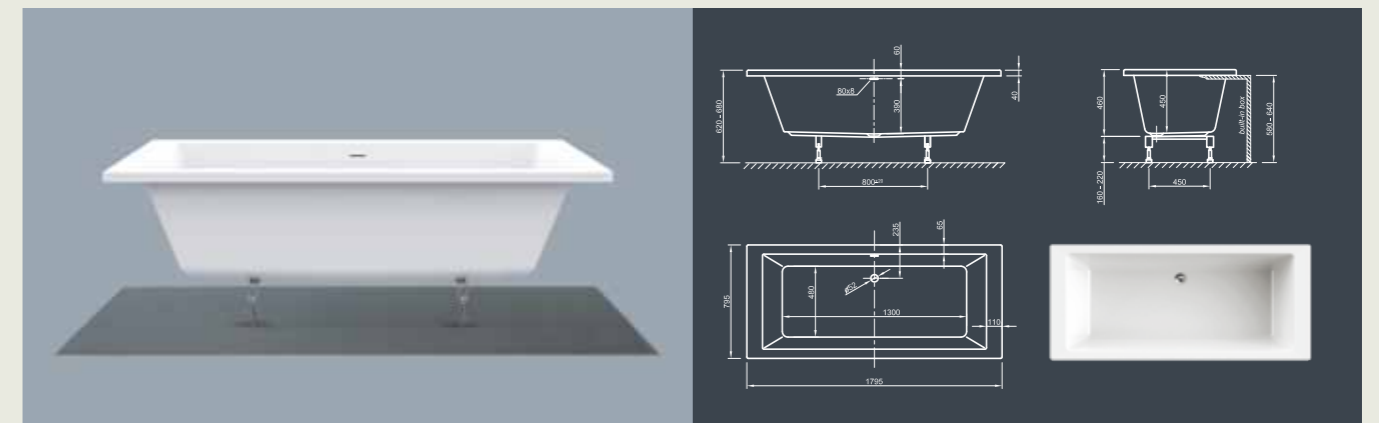

CULTURE FIT SPA

Straightforward! This linear cube bathtub shows modern design in its purest way. With its ornate-less shape and perfectly finished edges it radiates meditative peace. Tapered sides offer optimal bathing comfort!

Technical data	
Article-No.	0200-268
Colour	White
Dimensions	1800 x 800 x 600 mm (L x W x H)
Weight	59 kg maximum weight (depending on configuration)
Volume	230 l
Bath Waste Kit	Slot overflow & Click-Clack waste, colour chrome, factory fitted
Legs	Special frame system with adjustable legs, factory fitted

Further options see page 70