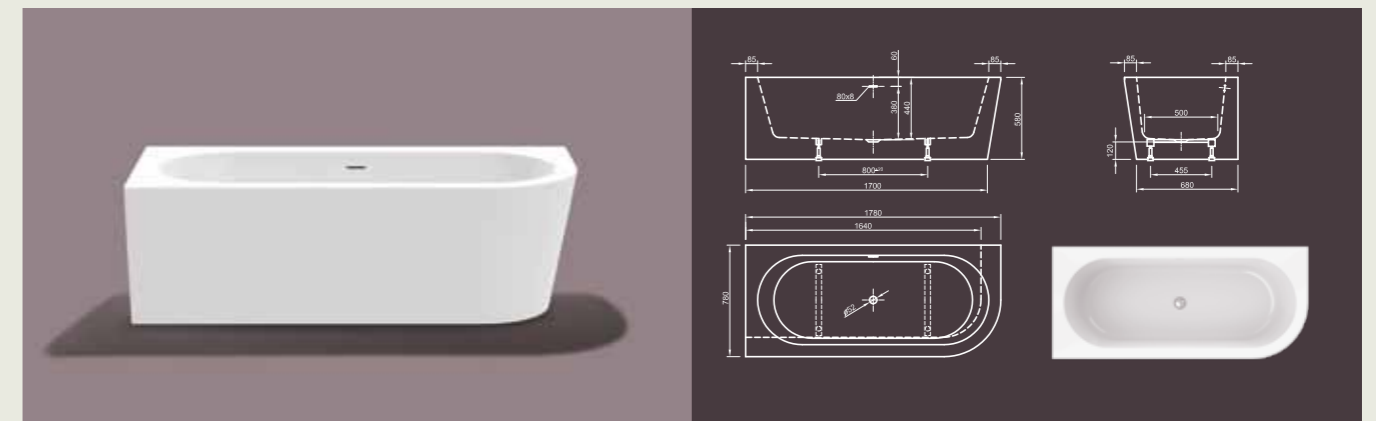

WALL CORNER R

Evolutionary! Favored design enhanced in a space saving form. This modern style bathtub allows two-sided wall connection. Beautify your bathroom even if there is only minimum space!

Technical data	
Article-No.	0100-277-R
Colour	White
Dimensions	1800 x 800 x 600 mm (L x W x H)
Weight	48 kg
Volume	250 l
Bath Waste Kit	Slot overflow system or Click-Clack system, colour chrome, factory fitted

Further options see page 56