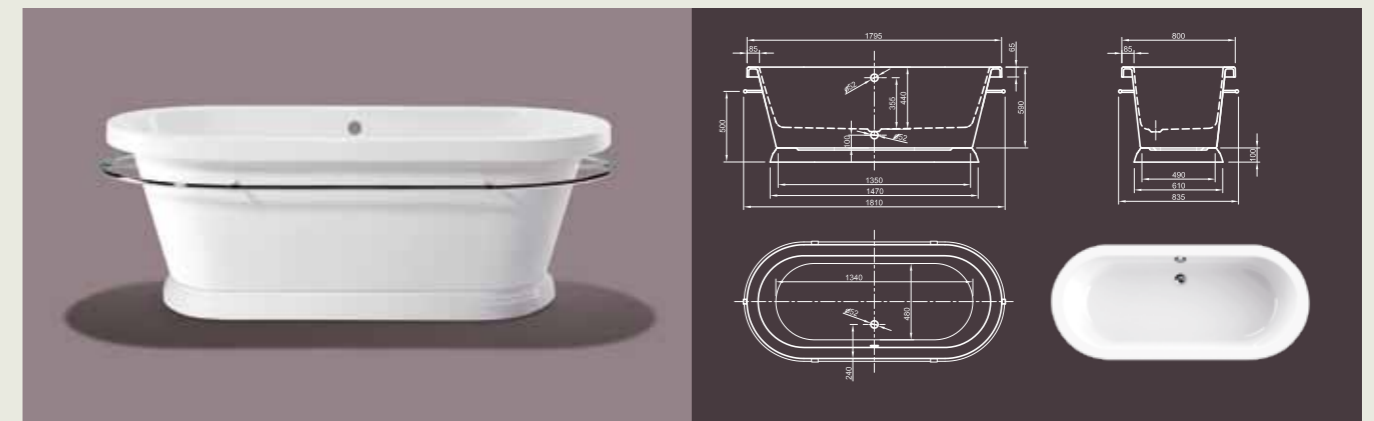

LOFT V

Last but not least: Another popular symbiosis of features! Here our model Loft equipped with towel rail and plinth. Make your choice!

Technical data	
Article-No.	0100-067-07/08
Colour	White
Dimensions	1800 x 835 x 690 mm (L x W x H)
Weight	77 kg
Volume	230 l
Bath Waste Kit	Not fitted, to be on separate order

Further options see page 56