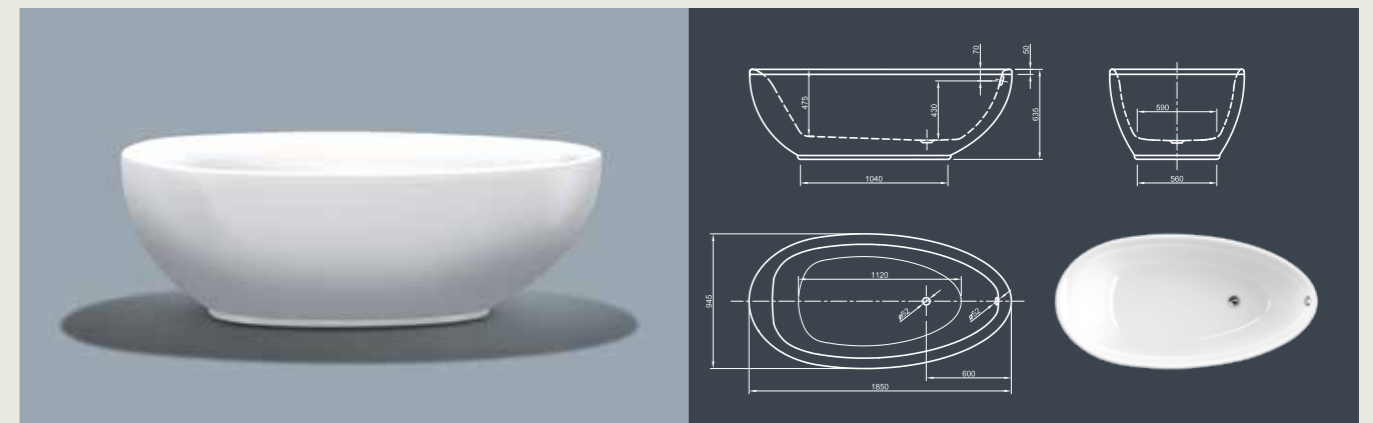

LOUNGE SPA

Pure power of attraction! This modern style bathtub is the space for meditative peace and radiates by its asymmetric egg-shape the feeling of maximal relaxation.

Technical data	
Article-No.	0200-089
Colour	White
Dimensions	1850 x 950 x 635 mm (L x W x H)
Weight	93 kg maximum weight (depending on configuration)
Volume	265 l
Bath Waste Kit	Click-Clack system, colour chrome, factory fitted

Further options see page 68