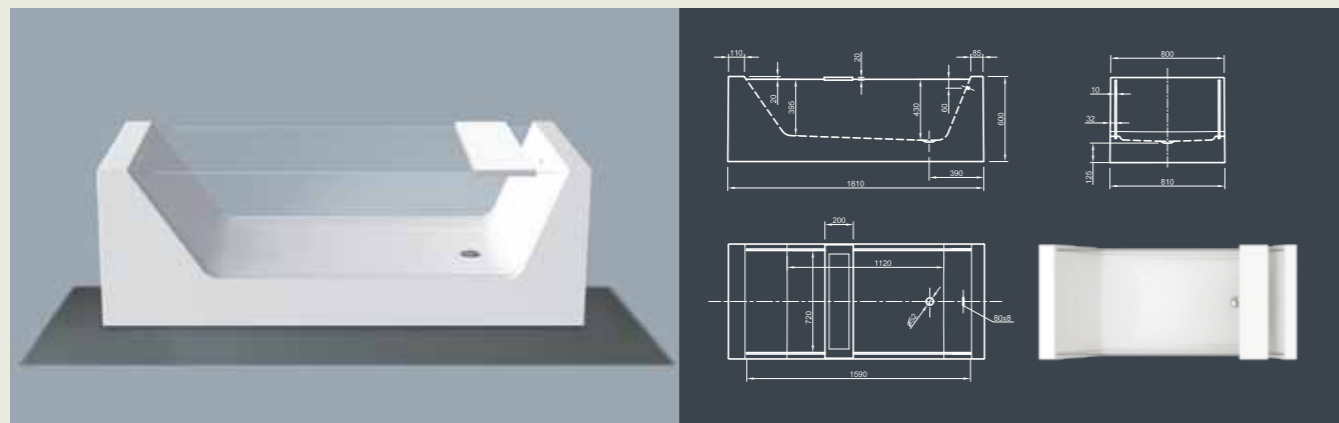

LOOK SPA

Look and see! This unique style bathtub persuades with its clean design and interesting combination of materials. Really unique and special! Get it and set trends!

Technical data	
Article-No.	0200-250
Colour	White
Dimensions	1800 x 800 x 600 mm (L x W x H)
Weight	175 kg maximum weight (depending on configuration)
Volume	270 l
Bath Waste Kit	Slot overflow & Click-Clack waste, colour chrome, factory fitted

Further options see page 68