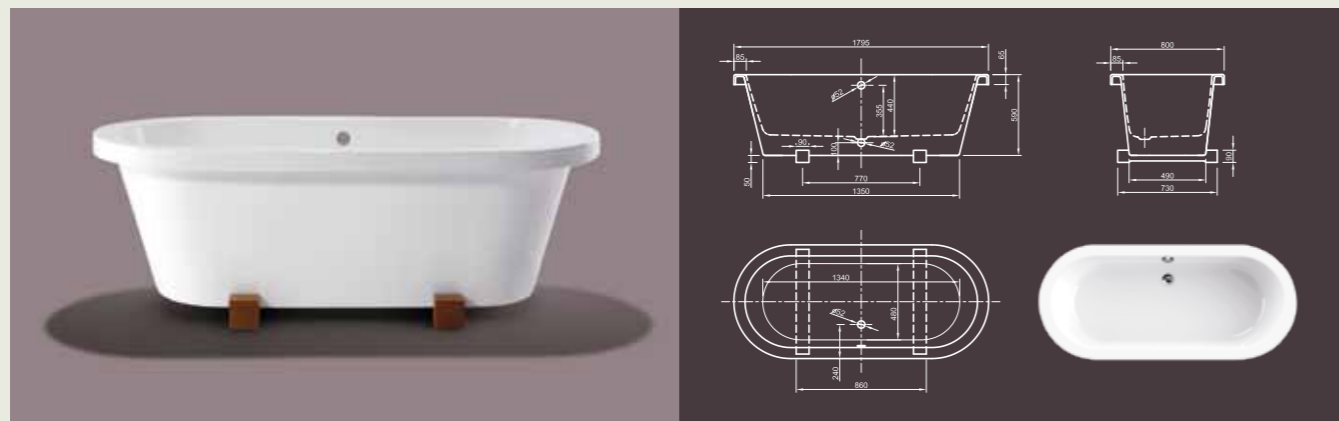

LOFT II

One is not enough! This outstanding design bathtub deserves another configuration. Here you see our puristic oval shape bathtub based on 2 precious teak wood consoles.

Technical data	
Article-No.	0100-067-03
Colour	White
Dimensions	1800 x 800 x 650 mm (L x W x H)
Weight	68 kg
Volume	230 l
Bath Waste Kit	Not fitted, to be on separate order

Further options see page 56