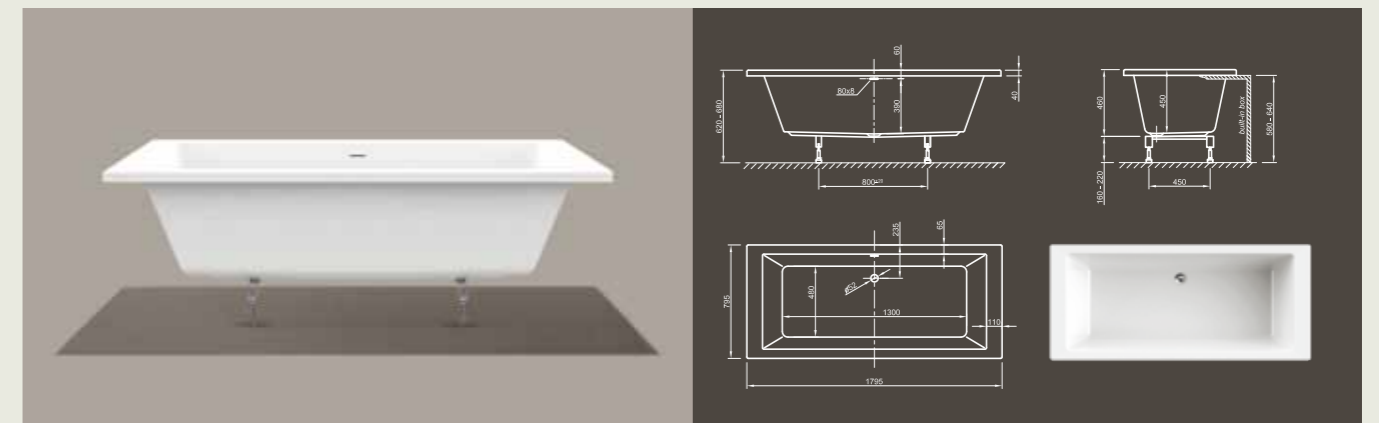

CULTURE FIT

Straightforward! This linear cube bathtub shows modern design in its purest way. With its ornate-less shape and perfectly finished edges it radiates meditative peace. Tapered sides offer optimal bathing comfort!

Technical data	
Article-No.	0400-268
Colour	White
Dimensions	1800 x 800 x 600 mm (L x W x H)
Weight	34 kg
Volume	230 l
Bath Waste Kit	Slot overflow & Click-Clack waste, colour chrome, factory fitted
Legs	Special frame system with adjustable legs, factory fitted

Further options see page 56