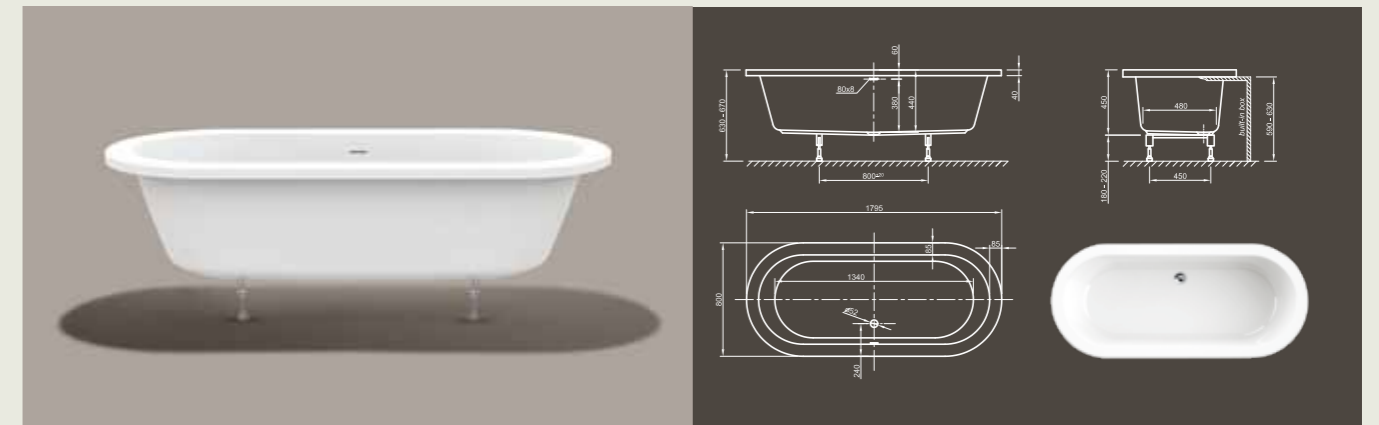

HOT FIT

Hot comfort! Inspired by the last century this modern style bathtub ergonomically interprets classic tub design in the spirit of time. Its unique shape creates a deep feeling of cosiness and invites you in to relax.

Technical data	
Article-No.	0400-272
Colour	White
Dimensions	1800 x 800 x 600 mm (L x W x H)
Weight	34 kg
Volume	230 l
Bath Waste Kit	Slot overflow & Click-Clack waste, colour chrome, factory fitted
Legs	Special frame system with adjustable legs, factory fitted

Further options see page 56