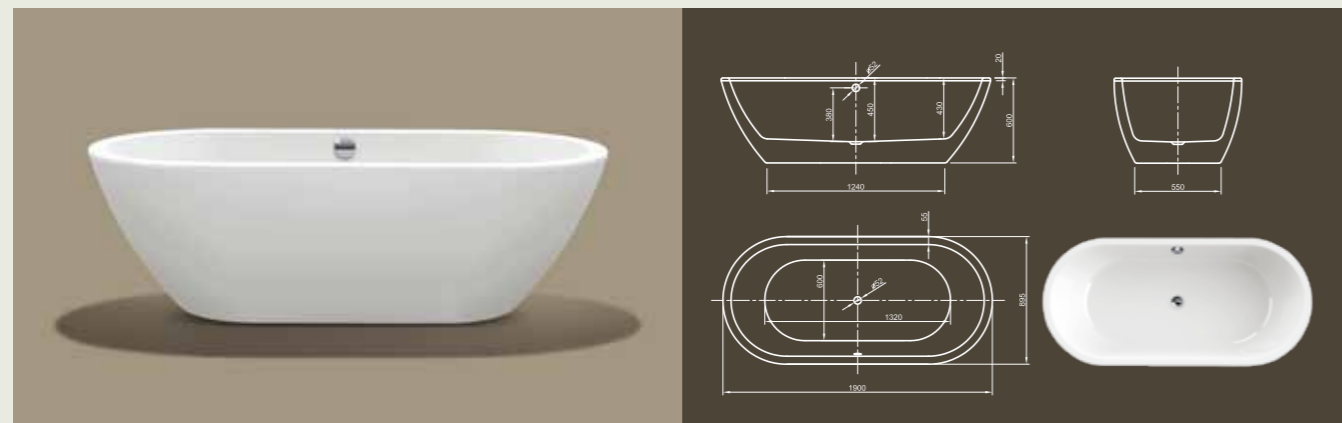

FORM

Elegance! An exceptional design for a stunning bath enjoyment.

Technical data	
Article-No.	0100-087
Colour	White
Dimensions	1900 x 900 x 600 mm (L x W x H)
Weight	53 kg
Volume	275 l
Bath Waste Kit	Click-Clack system, colour chrome, factory fitted

Further options see page 56

CLUB

Top of the bath! This modern, round bathtub is the place to be in your bathroom. Enjoy your bath and round off your day!

Technical data	
Article-No.	0100-075
Colour	White
Dimensions	Ø 1600 x 620 mm (Dia x H)
Weight	66 kg
Volume	275 l
Bath Waste Kit	Click-Clack system, colour chrome, factory fitted

Further options see page 56

OVAL

Oval experience! With its oval basic shape and elegant curves, this modern style bathtub offers you a high bathing comfort.

Technical data	
Article-No.	0100-080
Colour	White
Dimensions	1800 x 950 x 625 mm (L x W x H)
Weight	50 kg
Volume	225 l
Bath Waste Kit	Click-Clack system, colour chrome, factory fitted

Further options see page 56