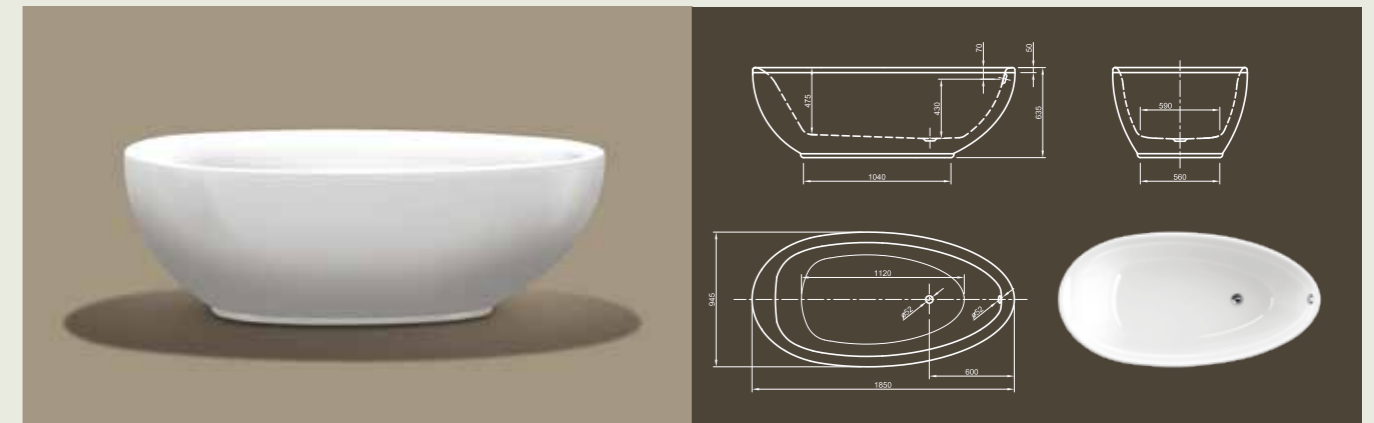

LOUNGE

Pure power of attraction! This modern style bathtub is the space for meditative peace and radiates by its asymmetric egg-shape the feeling of maximal relaxation.

Technical data

Article-No.	0100-089
Colour	White
Dimensions	1850 x 950 x 635 mm (L x W x H)
Weight	53 kg
Volume	265 l
Bath Waste Kit	Click-Clack system, colour chrome, factory fitted

Further options see page 56

COSY

Purism at its best! The embodiment of outstanding and clean design invites you to a luxury bath. Enjoy the minimalism and purism of this new curved design!

Technical data

Article-No.	0100-279
Colour	White
Dimensions	1800 x 850 x 600 mm (L x W x H)
Weight	51 kg
Volume	245 l
Bath Waste Kit	Slot overflow & Click-Clack waste, colour chrome, factory fitted

Further options see page 56