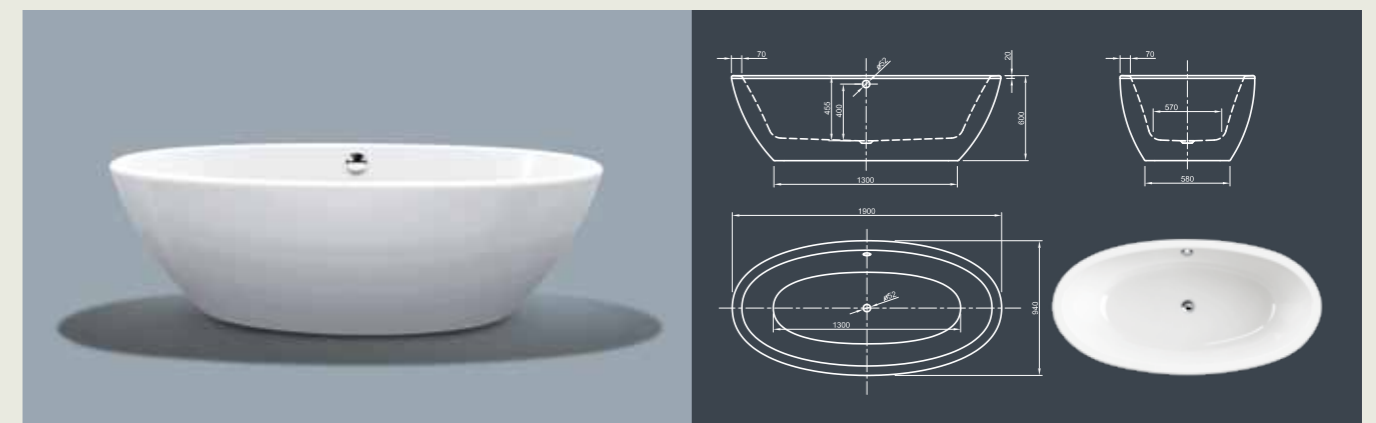

LOOM SPA

Elegance in perfection! Exclusive and spacious design which does ensure an extraordinarily relaxing bathing.

Technical data	
Article-No.	0200-088
Colour	White
Dimensions	1900 x 950 x 600 mm (L x W x H)
Weight	93 kg maximum weight (depending on configuration)
Volume	265 l
Bath Waste Kit	Click-Clack system, colour chrome, factory fitted

Further options see page 68