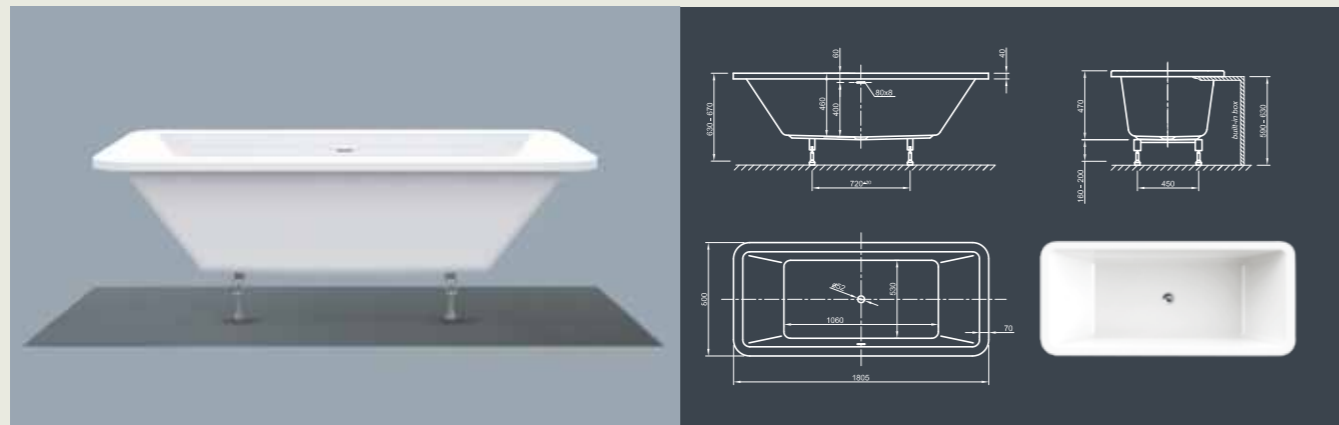

MOOD FIT SPA

Good mood in straight-line! This rectangular clean purism modern style bathtub with a flat top offers optimal comfort with its tapered sides.

Technical data	
Article-No.	0200-285
Colour	White
Dimensions	1800 x 800 x 600 mm (L x W x H)
Weight	58 kg maximum weight (depending on configuration)
Volume	230 l
Bath Waste Kit	Slot overflow & Click-Clack waste, colour chrome, factory fitted
Legs	Special frame system with adjustable legs, factory fitted

Further options see page 70