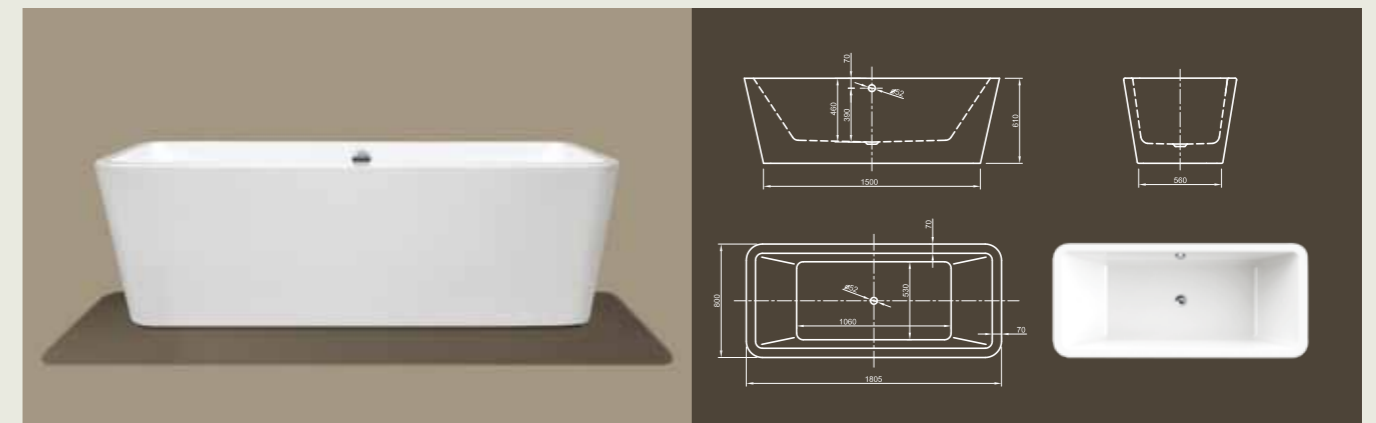

*Further options see page 56*

THE FASCINATION OF  
CREATIVE  
DESIGN  
IN PERFECTION

*Culture – this linear cube bathtub shows modern design in its purest way. With its ornate-less shape and perfectly finished edges it radiates meditative peace. Tapered sides offer optimal bathing comfort!*