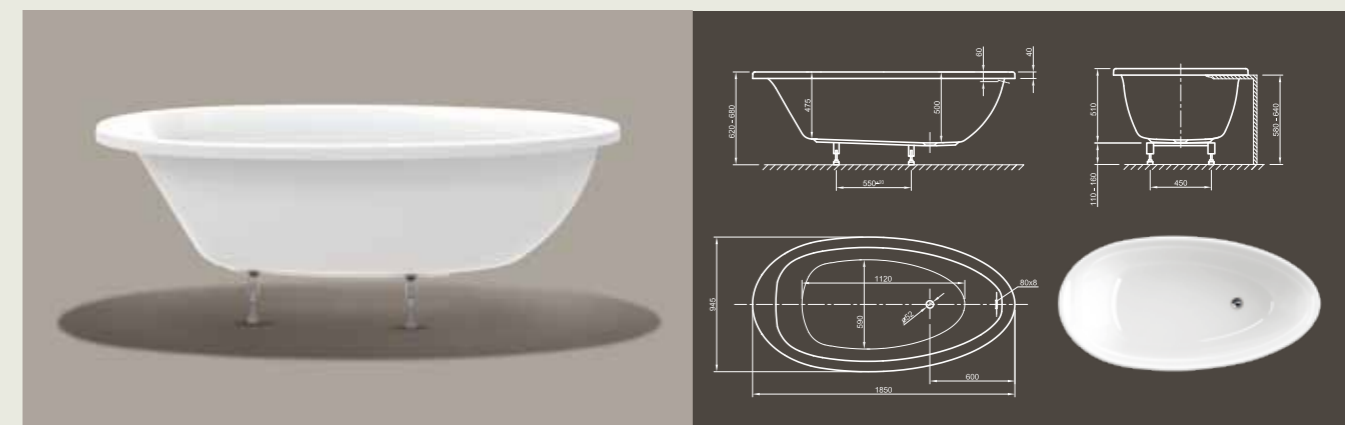

LOUNGE FIT

Pure power of attraction! This modern style bathtub is the space for meditative peace and radiates by its asymmetric egg-shape the feeling of maximal relaxation.

Technical data	
Article-No.	0400-289
Colour	White
Dimensions	1850 x 950 x 635 mm (L x W x H)
Weight	38 kg
Volume	265 l
Bath Waste Kit	Slot overflow & Click-Clack waste, colour chrome, factory fitted
Legs	Special frame system with adjustable legs, factory fitted

Further options see page 56