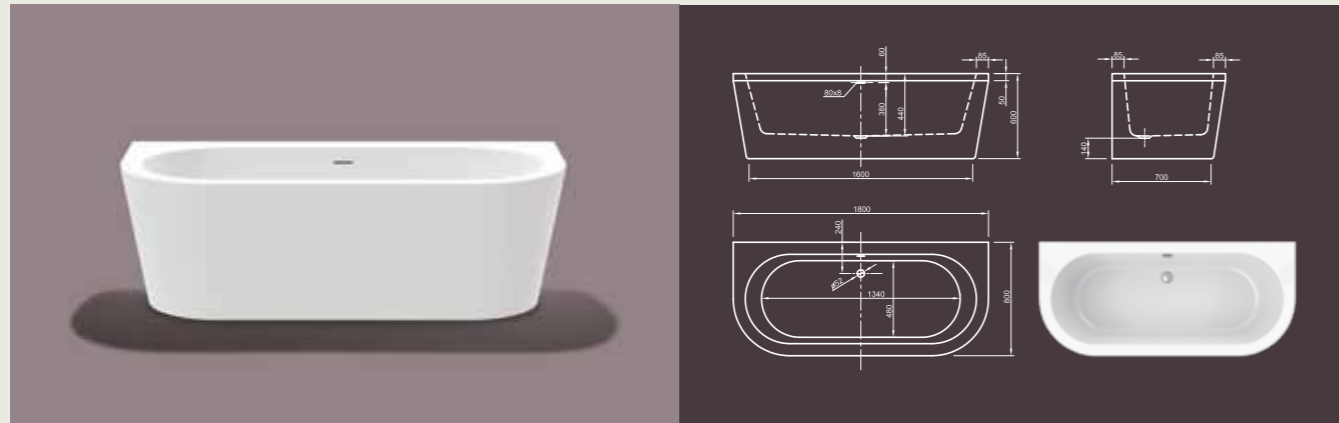

WALL

Evolutionary! Favored design enhanced in a space saving form. This modern style bathtub allows one-sided wall connection. Beautify your bathroom even if there is only minimum space!

Technical data	
Article-No.	0100-277
Colour	White
Dimensions	1800 x 800 x 600 mm (L x W x H)
Weight	48 kg
Volume	250 l
Bath Waste Kit	Slot overflow system or Click-Clack system, colour chrome, factory fitted

Further options see page 56