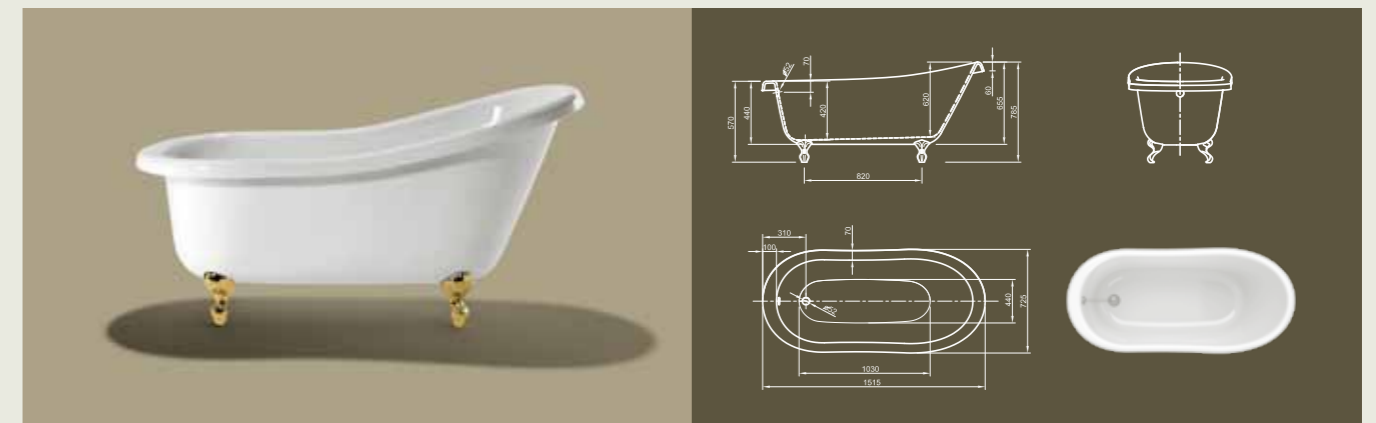

SLIPPER

Compact! The compact size version of our Victorian style bathtub. Design your bathroom and tune it up to an individual, characteristic oasis of enjoyment by integrating a freestanding bathtub! This model allows this transformation even in the smallest bathroom.

Technical data	
Article-No.	0100-064
Colour	White
Dimensions	1515 x 725 x 785/570 mm (L x W x H)
Weight	46 kg
Volume	135 l
Bath Waste Kit	Not fitted, to be on separate order
Feet	Ball & Claw feet, colour brass or chrome, factory fitted

Further options see page 56