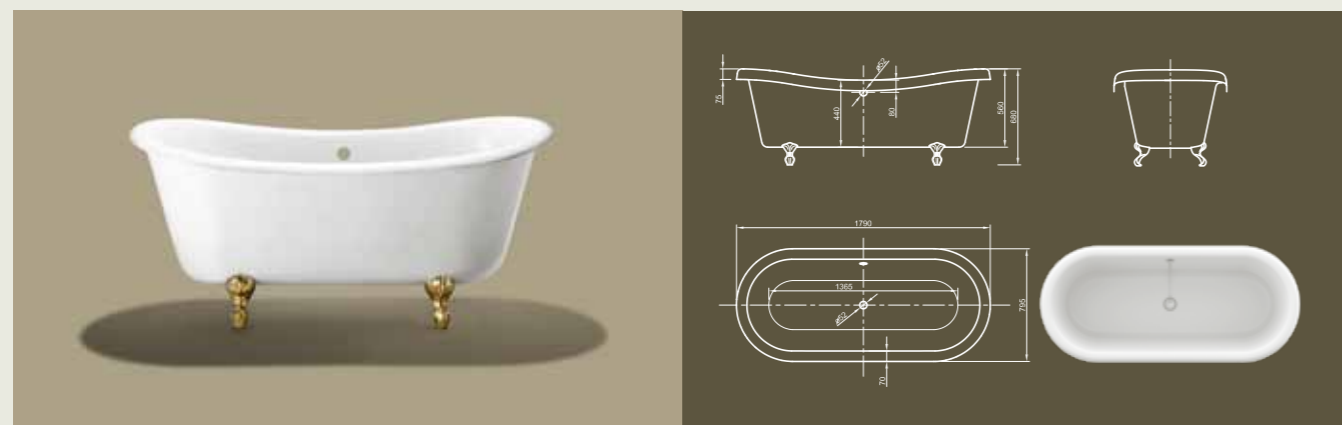

CHATEAU

Bonjour! This French style classical design bathtub brings Provence flair into your bathroom. Or maybe you prefer Paris or Cannes? Whatever you prefer, this elegant symmetrical shape bathtub perfects your bathroom in an incomparable manner!

Technical data	
Article-No.	0100-073
Colour	White
Dimensions	1800 x 800 x 680 mm (L x W x H)
Weight	58 kg
Volume	230 l
Bath Waste Kit	Not fitted, to be on separate order
Feet	Ball & Claw feet, colour brass or chrome, factory fitted

Further options see page 56