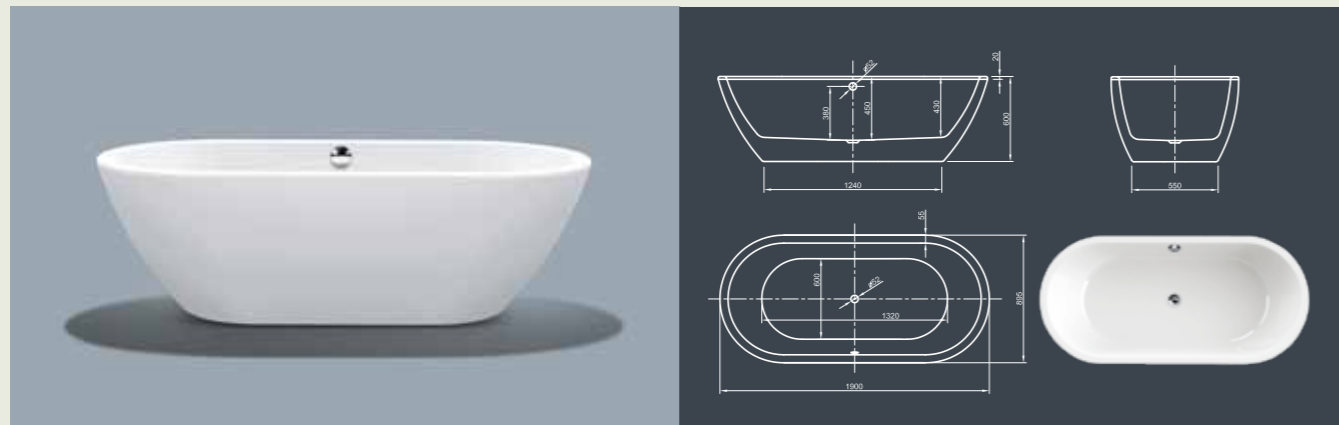

FORM SPA

Elegance! An exceptional design for a stunning bathing experience.

Technical data	
Article-No.	0200-087
Colour	White
Dimensions	1900 x 900 x 600 mm (L x W x H)
Weight	93 kg maximum weight (depending on configuration)
Volume	275 l
Bath Waste Kit	Click-Clack system, colour chrome, factory fitted

Further options see page 68