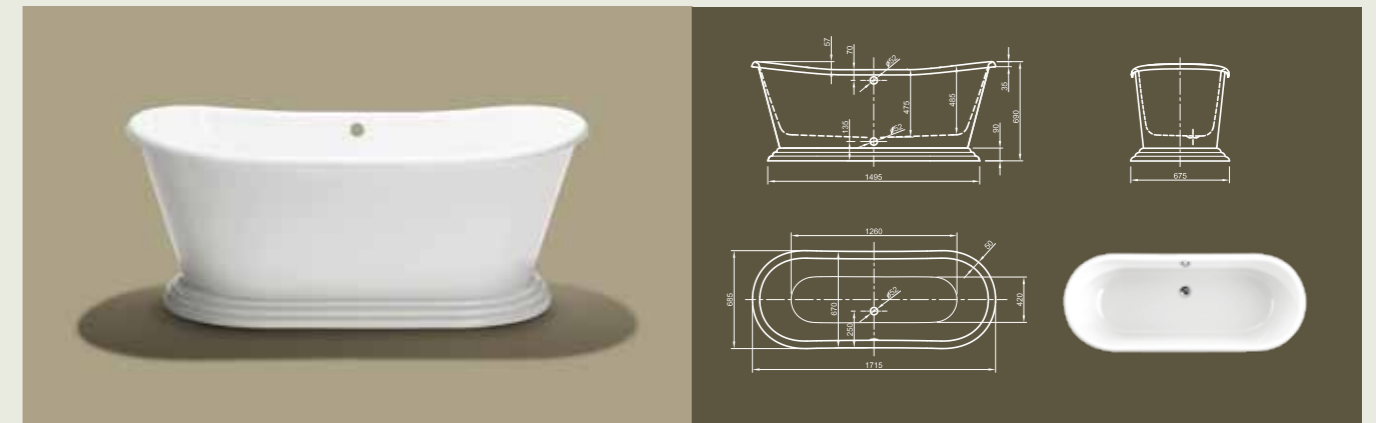

PRINCESS I

Glamorous! Our trendy, classic design model Princess enhanced by a decorative plinth. This detail gives your bathroom an individual touch.

Technical data	
Article-No.	0100-081-01
Colour	White
Dimensions	1700 x 700 x 700 mm (L x W x H)
Weight	53 kg
Volume	225 l
Bath Waste Kit	Not fitted, to be on separate order

Further options see page 56