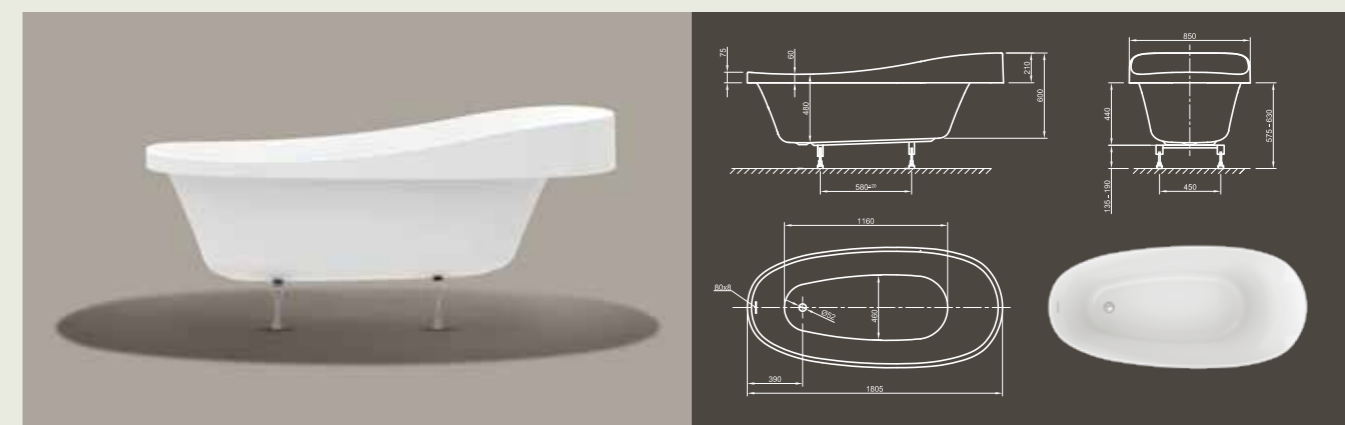

RELAX FIT

Relax! The traditional Victorian style metamorphosed into modernity.

Technical data	
Article-No.	0400-278
Colour	White
Dimensions	1800 x 850 x 620/760 mm (L x W x H)
Weight	31 kg
Volume	230 l
Bath Waste Kit	Slot overflow & Click-Clack waste, colour chrome, factory fitted
Legs	Special frame system with adjustable legs, factory fitted

Further options see page 56