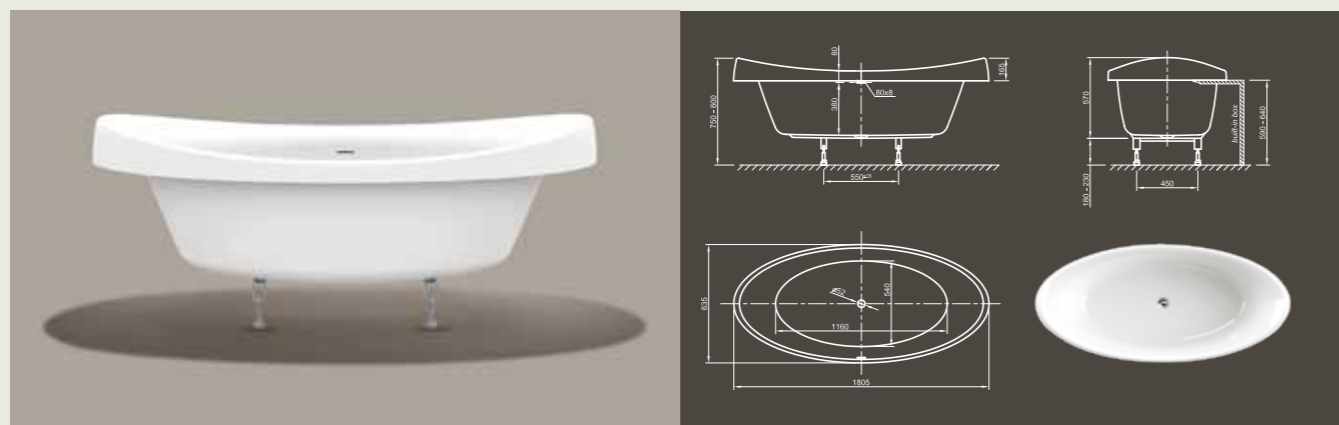

VENICE FIT

Extraordinary design! This modern bathtub has a striking shape and captures you on a journey of mind.

Technical data	
Article-No.	0400-283
Colour	White
Dimensions	1800 x 835 x 745 mm (L x W x H)
Weight	40 kg
Volume	225 l
Bath Waste Kit	Slot overflow & Click-Clack waste, colour chrome, factory fitted
Legs	Special frame system with adjustable legs, factory fitted

Further options see page 56