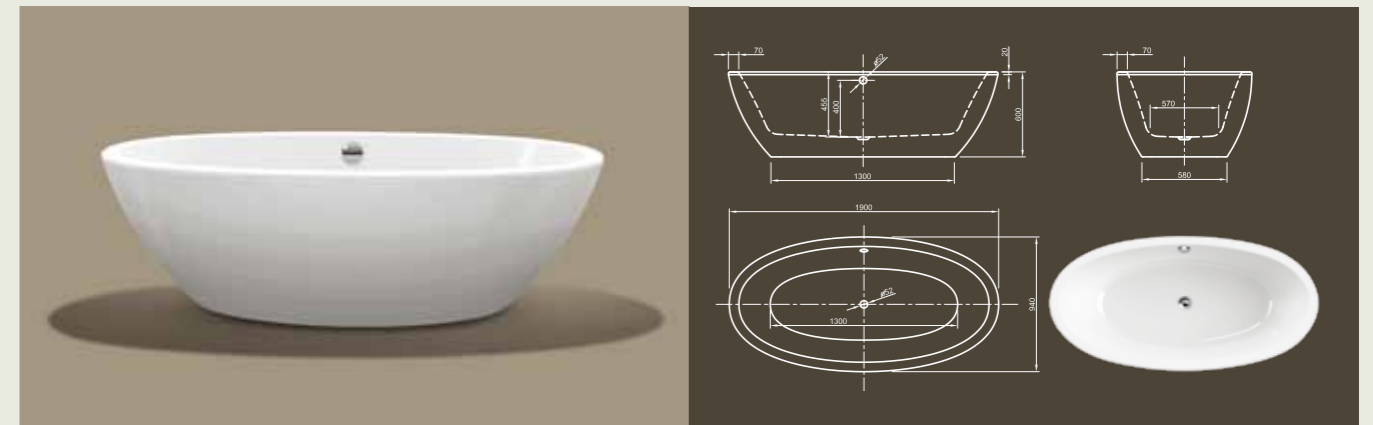

LOOM

Elegance in perfection! Exclusive and spacious design which does ensure extraordinarily relaxing bathing.

Technical data

Article-No.	0100-088
Colour	White
Dimensions	1900 x 950 x 600 mm (L x W x H)
Weight	53 kg
Volume	265 l
Bath Waste Kit	Click-Clack system, colour chrome, factory fitted

Further options see page 56

VENICE

Extraordinary design! This modern bathtub has a striking shape and captures you on a journey of mind.

Technical data

Article-No.	0100-083
Colour	White
Dimensions	1800 x 835 x 745 mm (L x W x H)
Weight	51 kg
Volume	225 l
Bath Waste Kit	Click-Clack system, colour chrome, factory fitted

Further options see page 56

RELAX

Relax! The traditional Victorian style metamorphosed into modernity.

Technical data

Article-No.	0100-278
Colour	White
Dimensions	1800 x 850 x 620/760 mm (L x W x H)
Weight	51 kg
Volume	230 l
Bath Waste Kit	Slot overflow & Click-Clack waste, colour chrome, factory fitted

Further options see page 56