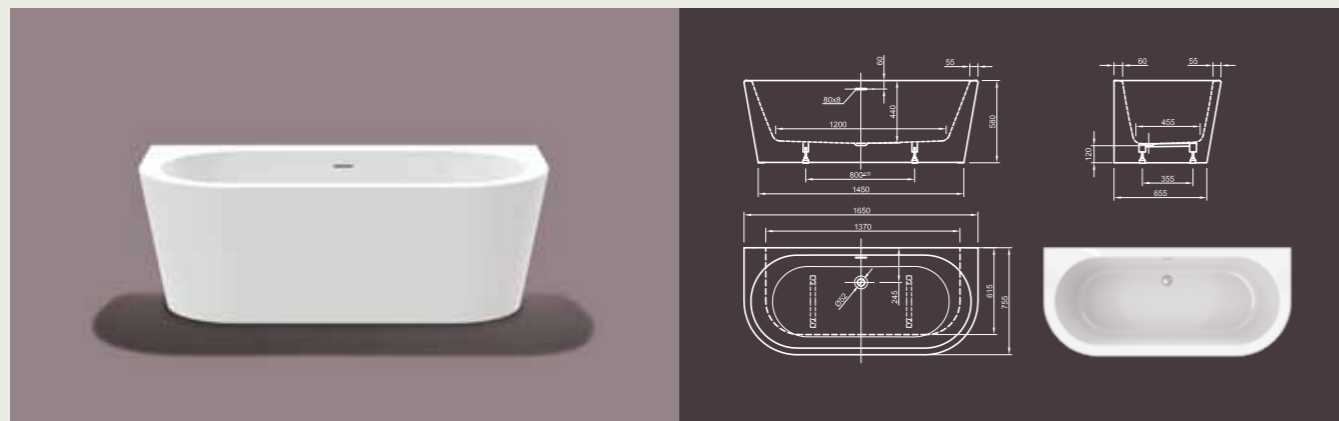

WALL XS

Evolutionary! Favored design enhanced in a space saving form. This modern style bathtub allows one-sided wall connection. Beautify your bathroom even if there is only minimum space!

Technical data	
Article-No.	0100-255
Colour	White
Dimensions	1650 x 750 x 600 mm (L x W x H)
Weight	44 kg
Volume	200 l
Bath Waste Kit	Slot overflow system or Click-Clack system, colour chrome, factory fitted

Further options see page 56