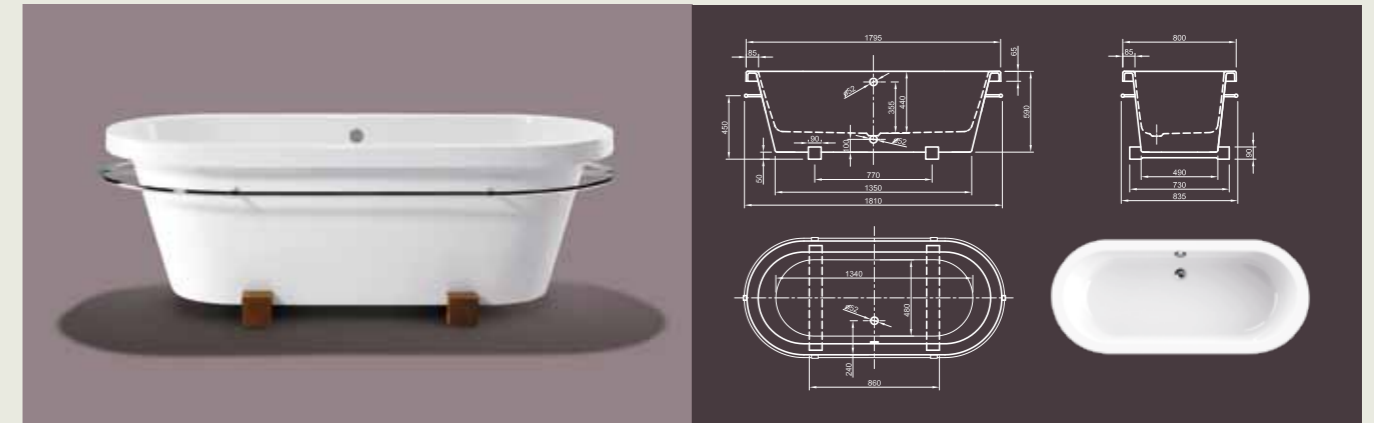

LOFT III

Combination: Two individual features combined in one model: a fancy towel rail and exclusive teak wood consoles – useful and stylish!

Technical data	
Article-No.	0100-067-04/05
Colour	White
Dimensions	1800 x 835 x 650 mm (L x W x H)
Weight	75 kg
Volume	230 l
Bath Waste Kit	Not fitted, to be on separate order

Further options see page 56