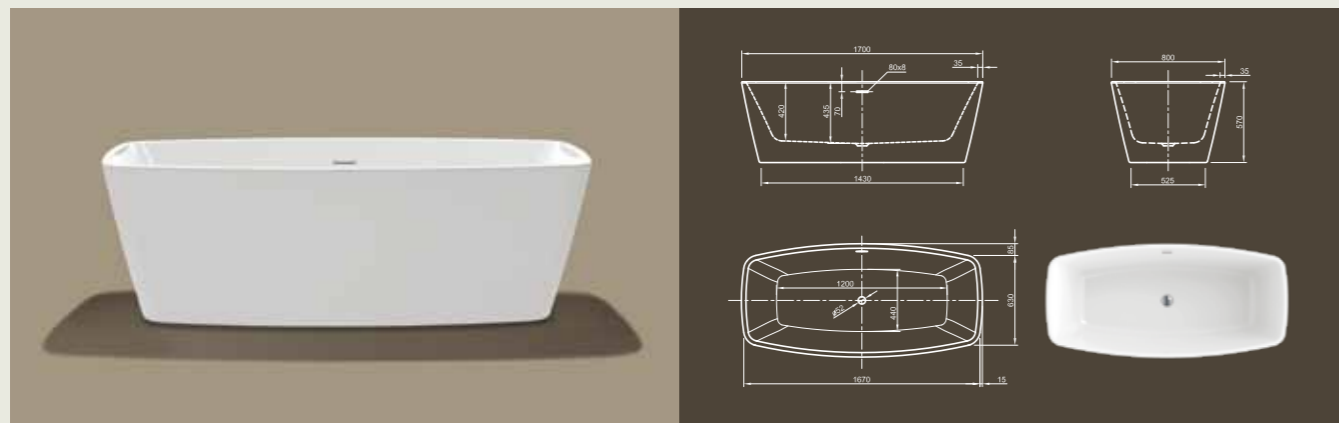

CUBE

Purism at its best! The embodiment of outstanding and clean design invites you to a luxury bath. Enjoy the minimalism and purism of this bath design!

Technical data	
Article-No.	0100-284
Colour	White
Dimensions	1700 x 800 x 600 mm (L x W x H)
Weight	48 kg
Volume	200 l
Bath Waste Kit	Slot overflow & Click-Clack waste, colour chrome, factory fitted

Further options see page 56