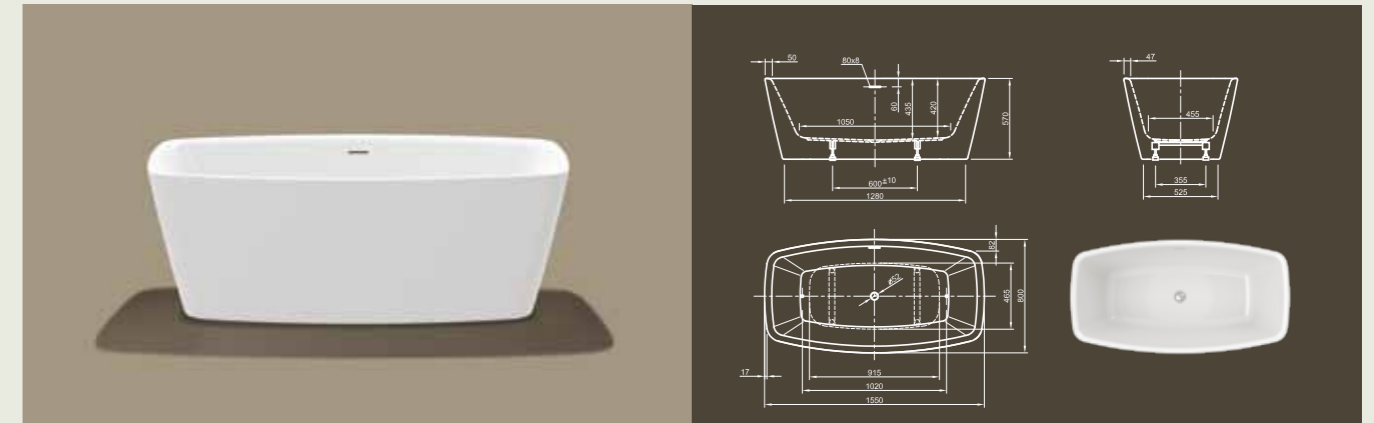

CUBE XS

Elegance at its best! Exclusive thin rim design for highest relaxation experience.

Technical data	
Article-No.	0100-254
Colour	White
Dimensions	1550 x 800 x 600 mm (L x W x H)
Weight	42 kg
Volume	200 l
Bath Waste Kit	Slot overflow & Click-Clack waste, colour chrome, factory fitted

Further options see page 56