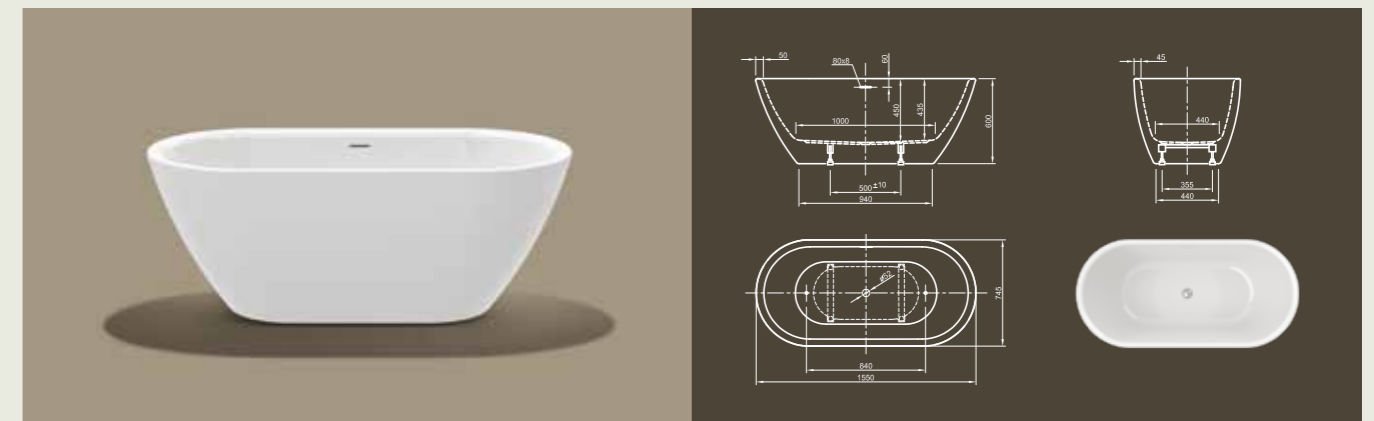

FORM XS

Pure attraction! Despite its space-saving outer dimensions, this modern bathtub offers plenty of room for meditative calm. Through its symmetrical shape it offers the feeling of maximum relaxation.

Technical data	
Article-No.	0100-257
Colour	White
Dimensions	1550 x 750 x 600 mm (L x W x H)
Weight	53 kg
Volume	200 l
Bath Waste Kit	Slot overflow & Click-Clack waste, colour chrome, factory fitted

Further options see page 56

Form XS