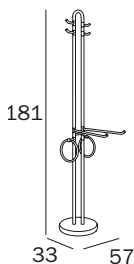

FINITURE / FINISHES: ...
CR

4 portasalviette e 4
appendiabiti
4 towel holders and 4
clothes hangers