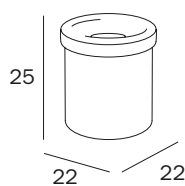

GETTACARTA / WASTE BASKET

A13010 ...
cm 22 x 25H x 22

FINITURE / FINISHES: ...
AL