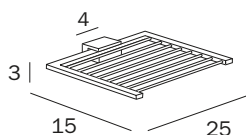

CESTINO / BASKET

A55510 ...
cm 25 x 3H x 15

FINITURE / FINISHES: ...

CR
NE

NEW

click