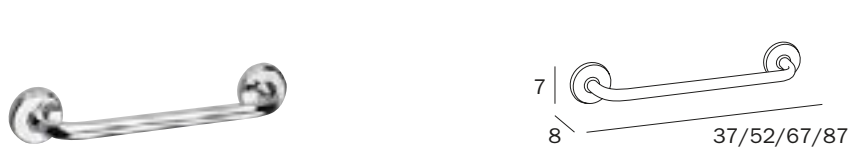

**A0418A CR**  
 cm 37 x 7H x 7  
 ●—● cm 30  
 ● mm 16

**A0418B CR**  
 cm 52 x 7H x 7  
 ●—● cm 45  
 ● mm 16

**A0418C CR**  
 cm 67 x 7H x 7  
 ●—● cm 60  
 ● mm 16

FINITURE / FINISHES: ...

CR

PORTASALVIETTE / TOWEL HOLDER