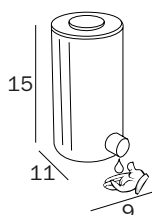

SPANDISAPONE A PARETE / WALL-MOUNTED SOAP DISPENSER

AV567A CR
cm 9 x 15H x 11

FINITURE / FINISHES: ...

CR

0,5 Lt.