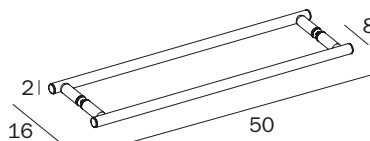

PORTASALVIETTE INTERNO ED ESTERNO PER PARETE DOCCIA /
INTERNAL AND EXTERNAL TOWEL HOLDER FOR SHOWER ENCLOSURE

A4618J CR

cm 50 x 2H x 16
●—● cm 45
● mm 21

FINITURE / FINISHES: ...

CR