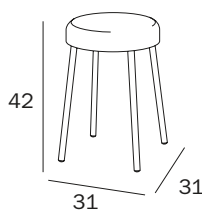

FINITURE / FINISHES: ...
CR

seduta in resina
ureica (UF)

seat in ureic resin
(UF)