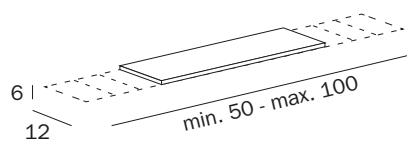

RIPIANO / SHELF

R11509

cm min50-max 100 x 6H x 12

vetro trasparente
temperato
per art. RV408A,
R1809N
mensola su misura,
ordine minimo 20pz

transparent tempered
glass for arts. RV408A,
R1809N
custom made shelf
minimum order 20 pcs

6mm