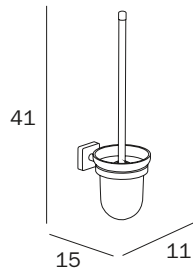

PORTASCOPINO DA PARETE / WALL-MOUNTED TOILET BRUSH HOLDER

FINITURE / FINISHES: ...
CR

NEW