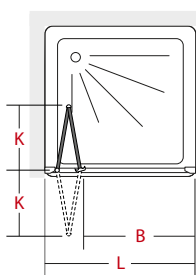

L	Cod.	B	K	KG
67 - 71 cm	B5020	45	32	28
72 - 76 cm	B5021	50	34	30
77 - 81 cm	B5022	55	37	32
87 - 91 cm	B5024	65	40	36
97 - 101 cm	B5026	75	44	40