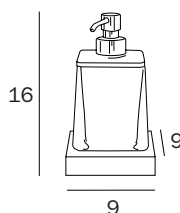

SPANDISAPONE DA APPOGGIO / TABLETOP SOAP DISPENSER

A2012Z ... 03
A2012Z ... 21
cm 9 x 16H x 9

FINITURE / FINISHES: ...

CR
AC

0,25 Lt.