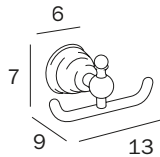

APPENDIABITI DOPPIO / DOUBLE CLOTHES HANGER

A32200 ...
cm 13 x 7H x 9
● mm 12

FINITURE / FINISHES: ...

CR
CD
DR
BZ