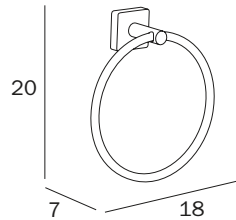

PORTASALVIETTE AD ANELLO / RING TOWEL HOLDER

A30160 CR
cm 18 x 20H x 7
● mm 16

FINITURE / FINISHES: ...
CR

NEW