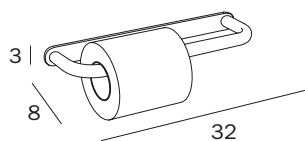

PORTAROTOLO DOPPIO / DOUBLE PAPER HOLDER

AV426D CR
cm 32 x 3H x 8

FINITURE / FINISHES: ...

CR