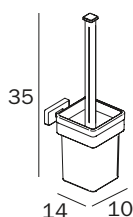

PORTASCOPINO DA PARETE / WALL-MOUNTED TOILET BRUSH HOLDER

A18140 ... 21
cm 10 x 35H x 14

FINITURE / FINISHES: ...

CR
WM
NE
AC
CF
CG
DR
OR
OS
BZ