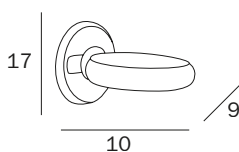

SUPPORTO A PARETE / WALL-MOUNTED SUPPORT

A2510N CR
cm 9 x 7H x 10

FINITURE / FINISHES: ...
CR