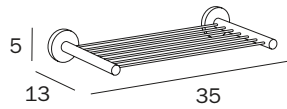

FINITURE / FINISHES

CR_cromato / chrome-plated
NE_nero opaco / mat black
AL_acciaio inox / stainless steel
O3_vetro extrachiaro trasparente /
extra clear transparent glass

MENSOLA / SHELF

A1051A CR
cm 35 x 5H x 13

FINITURE / FINISHES: ...
CR