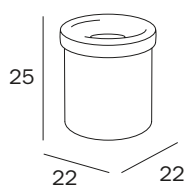

FINITURE / FINISHES: ...

AL
NE