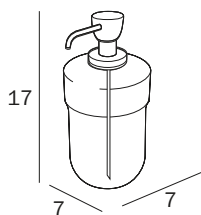

SPANDISAPONE DA APPOGGIO / TABLETOP SOAP DISPENSER

A6012A AL 21
cm 7 x 17H x 7

vetro satinato per art.
A6010N e A6017N

satinated glass for
art. A6010N and
A6017N