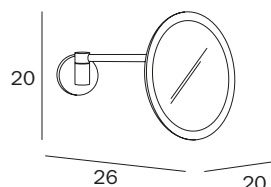

DA PARETE / WALL-MOUNTED

AV058E ...
cm 20 x 20H x 26

FINITURE / FINISHES: ...

CR
NE

Braccio snodato, parabola Ø 20 cm in PMMA trasparente.

Jointed arm, Ø 20 cm transparent PMMA mirror reflector.