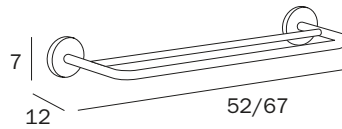

cm 52 x 7H x 8  
 ●—● cm 45  
 ● mm 16

**A2390C CR**

cm 67 x 7H x 8  
 ●—● cm 60  
 ● mm 16

**A2390D CR**

cm 87 x 7H x 8  
 ●—● cm 80  
 ● mm 16

**FINITURE / FINISHES: ...**  
 CR

**PORTASALVIETTE DOPPIO / DOUBLE TOWEL HOLDER**