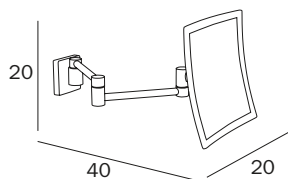

DA PARETE / WALL-MOUNTED

AV058M CR
cm 20 x 20H x 40

FINITURE / FINISHES: ...
CR

Doppio braccio snodato, parabola L 20 cm in PMMA trasparente.
Double jointed arm, L 20 cm transparent PMMA mirror reflector.