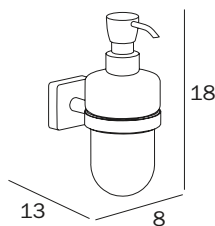

SPANDISAPONE A PARETE / WALL-MOUNTED SOAP DISPENSER

A30120 CR 21
cm 8 x 18H x 13

FINITURE / FINISHES: ...
CR

NEW 0,25 Lt.