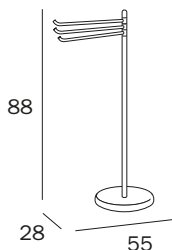

FINITURE / FINISHES: ...
CR

3 portasalviette
3 towel holders