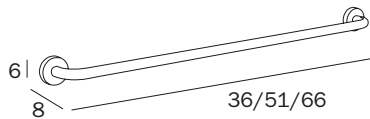

PORTASALVIETTE / TOWEL HOLDER

A3690A CR
cm 36 x 6H x 8
●—● cm 30
● mm 20

A3690B CR
cm 51 x 6H x 8
●—● cm 45
● mm 20

A3690C CR
cm 66 x 6H x 8
●—● cm 60
● mm 20

FINITURE / FINISHES: ...
CR