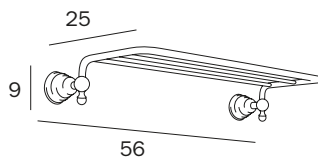

PORTATELI / BATH TOWEL HOLDER

**A32680 ...**  
cm 56 x 9H x 25  
●—● cm 50  
● mm 12

FINITURE / FINISHES: ...

CR  
CD  
DR  
BZ

MANIGLIONE CON CESTINO / GRAB-BAR WITH BASKET

**A32920 ...**  
cm 42 x 21H x 12