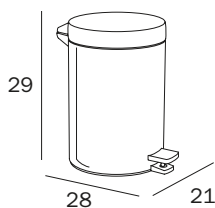

GETTACARTA CON COPERCHIO E PEDALE / DUSTBIN WITH COVER AND PEDAL

AV602B AL 001
cm 21 x 29H x 28

FINITURE / FINISHES: ...
AL

5 Lt.