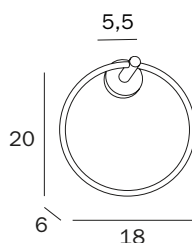

PORTASALVIETTE AD ANELLO / RING TOWEL HOLDER

A36160 CR
cm 18 x 20H x 6
● mm 10

FINITURE / FINISHES: ...
CR