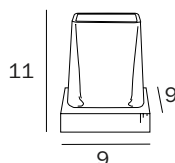

FINITURE / FINISHES

CR_cromato / chrome-plated
CU_cromato - nero soft touch /
chrome-plated - black soft touch
CW_cromato - bianco soft touch /
chrome-plated - white soft touch
AC_nickel spazzolato / brushed nickel

AL_acciaio inox / stainless steel
NE_nero opaco / mat black
VB_vetro bianco / white glass
VN_vetro nero / black glass
WY_bianco opaco - cromato /
mat white - chrome-plated

PORTABICCHIERE DA APPOGGIO / TABLETOP TUMBLER HOLDER

A2010Z ... 03
A2010Z ... 21
cm 9 x 11H x 9

FINITURE / FINISHES: ...

CR
AC