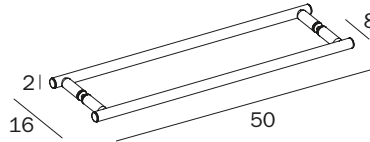

FINITURE / FINISHES

CR_cromato / chrome-plated
NE_nero opaco / mat black
AL_acciaio inox / stainless steel
WC_bianco - cromo / white - chrome
NW_nero / black
WW_bianco / white

SL_silver / silver
SN_silver - nero / silver - black
CU_cromato - nero soft touch /
chrome-plated - black soft touch
CW_cromato - bianco soft touch /
chrome-plated - white soft touch

**PORTASALVIETTE INTERNO ED ESTERNO PER PARETE DOCCIA /
INTERNAL AND EXTERNAL TOWEL HOLDER FOR SHOWER ENCLOSURE**

A4618J CR
cm 50 x 2H x 16
●—● cm 45
● mm 21

FINITURE / FINISHES: ...
CR