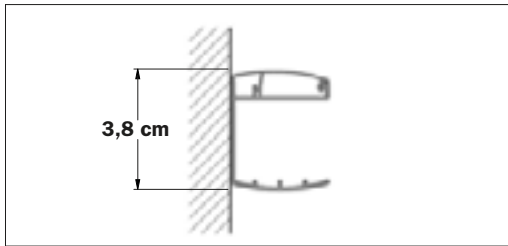

CARATTERISTICHE DI PRODOTTO / PRODUCT SPECIFICATIONS

Per il sollevamento dell'anta facilita il contatto col bordo della vasca evitando la fuoriuscita dell'acqua.

For the panel facilitates the contact with the rim of the tub avoiding water leakage.