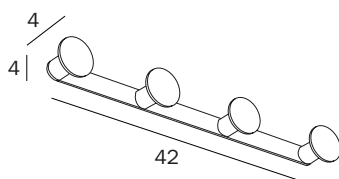

APPENDIABITI QUADRUPLO / QUADRUPLE CLOTHES HANGER

AV120D ...
cm 42 x 4H x 4

FINITURE / FINISHES: ...

CR
WM
NE
AC
CF
CG
DR
OR
OS
BZ

[click](#)