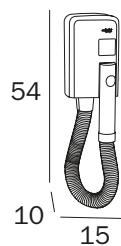

ASCIUGACAPELLI / HAIRDRYER

AV454D WW
cm 15 x 54H x 10
Volt 220-240
Watt 1200-1400
dB(A): 73
MC/H: 54

FINITURE / FINISHES: ...

WW

timer e termostato di
sicurezza in plastica
bianca

timer and safety
thermostat in white
plastic