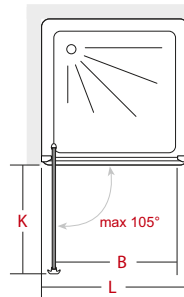

SLIDING DOOR

Magnetic closure.
Sliding by wheels with ball bearing.

L	Cod.	B	K	KG
67 - 71 cm	B5040	55	56	24
72 - 76 cm	B5041	60	61	26
77 - 81 cm	B5042	65	66	28
87 - 91 cm	B5044	75	76	32