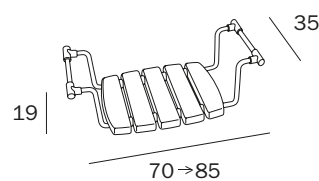

SEDILE ESTENSIBILE PER VASCA / EXTENSIBLE BATHTUB SEAT

A0438A WW

cm min 70 → 85 x 19H x 35

FINITURE / FINISHES: ...
WW

1.300N