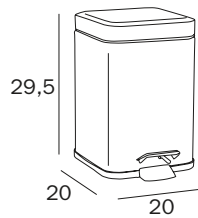

FINITURE / FINISHES

CR_cromato / chrome-plated
AC_nickel spazzolato / brushed nickel
AL_acciaio inox/ stainless steel
21_vetro satinato / satined glass
03_vetro extrachiaro trasparente /
extra clear transparent glass

GETTACARTA CON COPERCHIO E PEDALE / DUSTBIN WITH COVER AND PEDAL

AV402B AL
cm 20 x 29,5H x 20