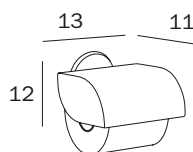

PORTAROTOLO CON COPERCHIO / PAPER HOLDER WITH COVER

A25270 CR

cm 13 x 12H x 11

FINITURE / FINISHES: ...
CR