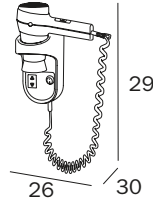

FINITURE / FINISHES

WZ_wianco RAL 9016 / white RAL 9016
AP_alluminio lucido / polished aluminium
01_vetro trasparente / transparent glass
03_vetro extrachiaro trasparente /
extra clear transparent glass

ASCIUGACAPELLI / HAIRDRYER

AV054B ...
cm 26 x 29H x 30
Volt 220-240
Watt 220/800/1600
dB(A): 67
MC/H: 82,8

FINITURE / FINISHES: ...

WC
SN

termostato di
sicurezza

safety thermostat