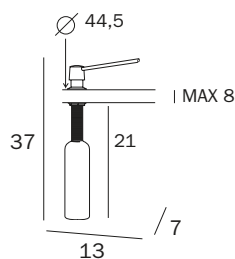

**A0407A CR**  
 cm 13 x 37H x 7

**FINITURE / FINISHES: ...**  
CR

da incasso, per top  
 mobile

built in, for furniture  
 top

0,75 Lt.

**PORTABICCHIERE A PARETE / WALL-MOUNTED TUMBLER HOLDER**

**A04100 CR 03**  
 cm 10 x 11H x 7