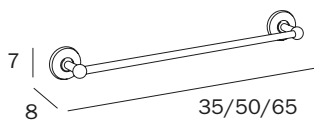

FINITURE/FINISHES

CR_cromato / chrome-plated
AL_acciaio inox / stainless steel
21_vetro satinato / satined glass
03_vetro extrachiaro trasparente /
extra clear transparent glass

PORTASALVIETTE / TOWEL HOLDER

A2518A CR

cm 35 x 7H x 8

●—● cm 30
● mm 16

A2518B CR

cm 50 x 7H x 8

●—● cm 45
● mm 16

A2518C CR

cm 65 x 7H x 8

●—● cm 60
● mm 16

FINITURE / FINISHES: ...
CR