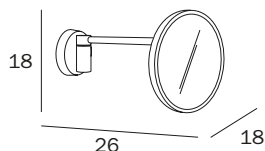

FINITURE / FINISHES

CR_cromato / chrome-plated
NE_nero opaco / mat black

DA PARETE / WALL-MOUNTED

A0458A CR
cm 18 x 18H x 26