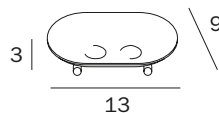

PORTASAPONE DA APPOGGIO / FREE-STANDING SOAP HOLDER

A04090 CR
cm 13 x 3H x 9

FINITURE / FINISHES: ...
CR