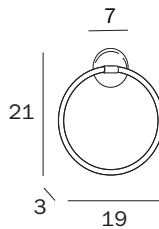

**A2391B CR**

cm 52 x 7H x 12  
 ●—● cm 45  
 ● mm 16

**A2391C CR**

cm 67 x 7H x 12  
 ●—● cm 60  
 ● mm 16

**FINITURE / FINISHES: ...**  
 CR

**PORTASALVIETTE AD ANELLO / RING TOWEL HOLDER**

**A2316T CR**

cm 19 x 21H x 3  
 ● mm 12