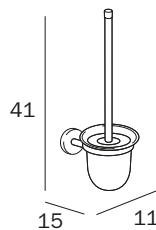

PORTASCOPINO DA PARETE / WALL-MOUNTED TOILET BRUSH HOLDER

A36140 CR 21
cm 11 x 41H x 15

FINITURE / FINISHES: ...
CR