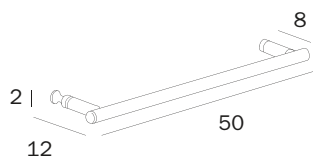

PORTASALVIETTE PER PARETE DOCCIA / TOWEL HOLDER FOR SHOWER ENCLOSURE

A4618K CR

cm 50 x 2H x 12
●—● cm 45
● mm 21

FINITURE / FINISHES: ...

CR