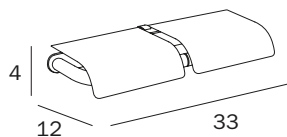

FINITURE / FINISHES

CR_cromato / chrome-plated
AL_acciaio inox / stainless steel
21_vetro satinato / satined glass

PORTAROTOLO DOPPIO CON COPERCHIO / DOUBLE PAPER HOLDER WITH COVER

AV426E CR
cm 33 x 4H x 12

FINITURE / FINISHES: ...
CR