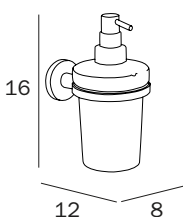

SPANDISAPONE A PARETE / WALL-MOUNTED SOAP DISPENSER

A24120 ... 03
cm 8 x 16H x 12

FINITURE / FINISHES: ...

CR
UJM
NE
AC
CF
CG
DR
OR
OS
BZ

0,25 Lt.