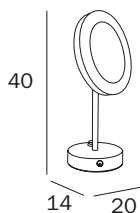

DA APPOGGIO / FREE-STANDING