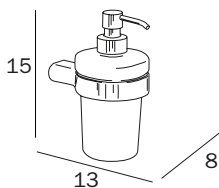

**A20110 CR 21**  
 cm 14 x 4H x 13

**FINITURE / FINISHES: ...**  
 CR

click

**PORTABICCHIERE A PARETE / WALL-MOUNTED TUMBLER**

**A20100 CR 21**  
 cm 8 x 10H x 12

**FINITURE / FINISHES: ...**  
 CR

click

**SPANDISAPONE A PARETE / WALL-MOUNTED SOAP DISPENSER**