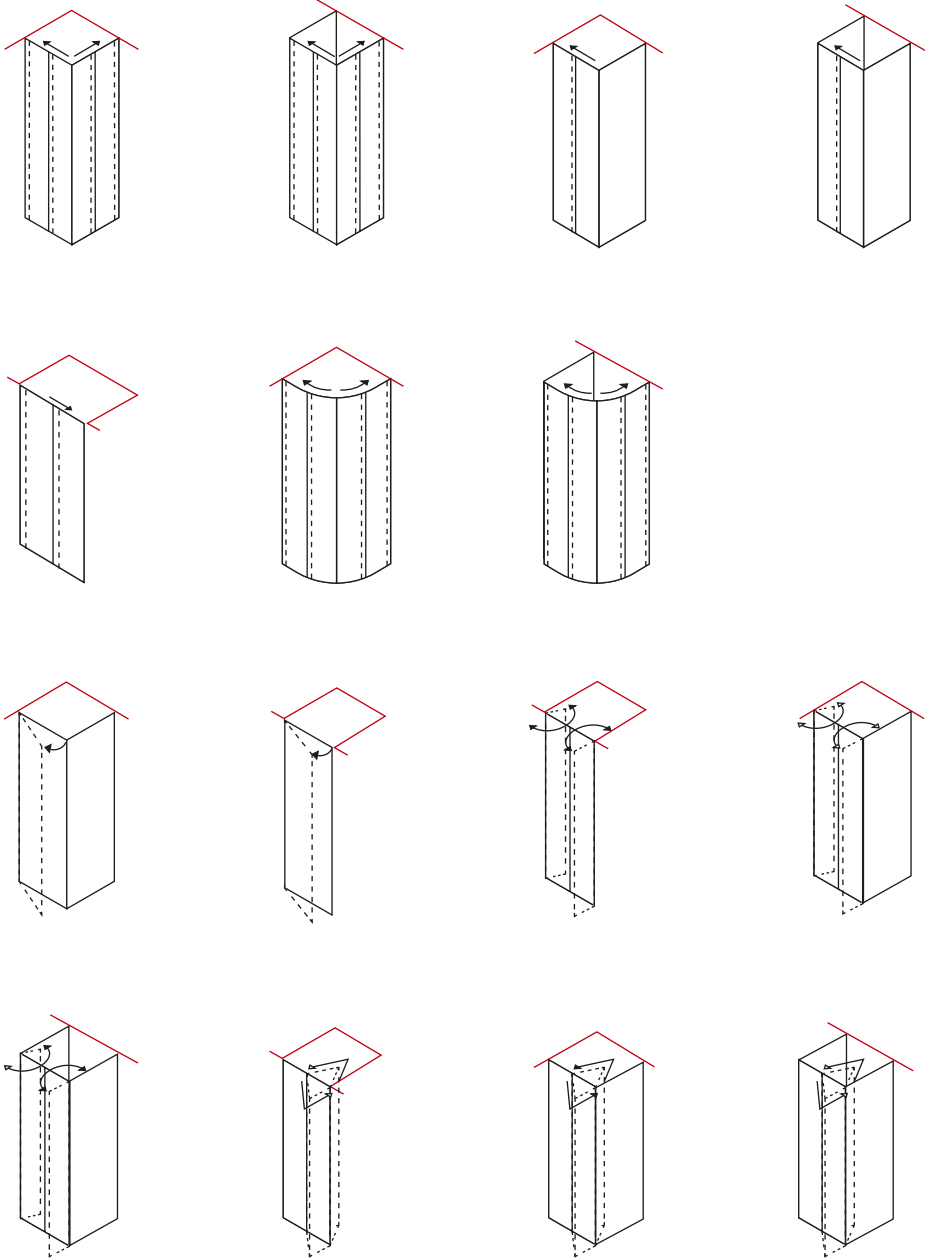

# JOLLY

design STUDIO INDA

GAMMA / RANGE

Chiusura magnetica.  
Scorrimento con ruote  
a cuscinetti a sfera.  
Estensibilità 2 cm.

Magnetic closure.  
Sliding by wheels with  
ball bearing.  
Extensibility 2 cm.