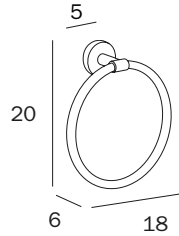

PORTASALVIETTE AD ANELLO / RING TOWEL HOLDER

A10160 CR
cm 18 x 20H x 6
● mm 16

FINITURE / FINISHES: ...
CR