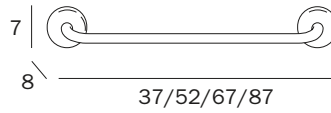

03\_vetro extrachiaro trasparente /  
 extra clear transparent glass  
 21\_vetro satinato / satinated glass

**PORTASALVIETTE / TOWEL HOLDER**

**A2390A CR**

cm 37 x 7H x 8  
 ●—● cm 30  
 ● mm 16

**A2390B CR**