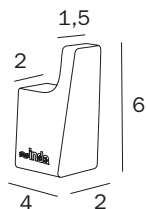

APPENDIABITI / CLOTHES HANGER

A5520A ...
cm 2 x 6H x 4
mm 20x40

FINITURE / FINISHES: ...

CR
NE

NEW

click