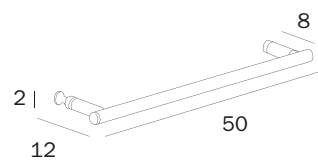

PORTASALVIETTE PER PARETE DOCCIA /
TOWEL HOLDER FOR SHOWER ENCLOSURE

A4618K CR
cm 50 x 2H x 12
● cm 45
● mm 21

FINITURE / FINISHES: ...
CR