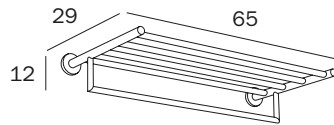

PORTATELI CON PORTASALVIETTE / BATH TOWEL RACK WITH TOWEL HOLDER

A10680 CR
cm 65 x 12H x 29
●—● cm 60
● mm 14/16/20

FINITURE / FINISHES: ...
CR