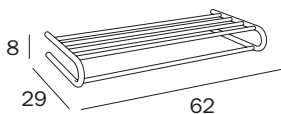

PORTATELI CON PORTASALVIETTE / BATH TOWEL RACK WITH TOWEL HOLDER

A0470B CR

cm 62 x 8H x 29

●—● cm 60
● mm 16

FINITURE / FINISHES: ...
CR