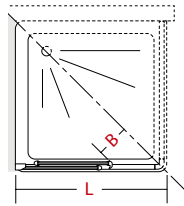

FINITURE / FINISHES

TT_tipo titanio anodizzato naturale lucido / natural polished anodized titanium type
WZ_bianco verniciato RAL 9010 / white painted RAL 9010
O1_trasparente / transparent
57_serigrafato / silk screen printed

30_stampato / clear print