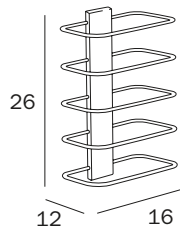

PORTASALVIETTE A RIPIANI / SHELVED TOWEL HOLDER

A0467N CR
cm 16 x 26H x 12

FINITURE / FINISHES: ...
CR