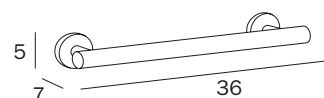

MANIGLIONE / GRAB-BAR

A10950 CR
cm 36 x 5H x 7
●—● cm 30
● mm 25

FINITURE / FINISHES: ...

CR

1.500N
~150 Kg