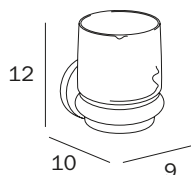

PORTABICCHIERE A PARETE / WALL-MOUNTED TUMBLER HOLDER

A25100 CR 03
cm 9 x 12H x 10

FINITURE / FINISHES: ...
CR