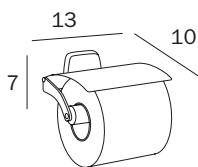

## PORTAROTOLO CON COPERCHIO / PAPER HOLDER WITH COVER

**A22260 CR**  
cm 13 x 7H x 10

FINITURE / FINISHES: ...  
CR