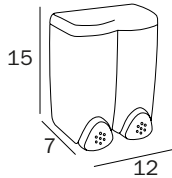

FINITURE / FINISHES

WZ_wianco RAL 9016 / white RAL 9016
AP_alluminio lucido / polished aluminium
01_vetro trasparente / transparent glass
03_vetro extrachiaro trasparente /
extra clear transparent glass

SPANDISAPONE A PARETE / WALL-MOUNTED SOAP DISPENSER

AV112A CR
cm 12 x 15H x 7

FINITURE / FINISHES: ...
CR

ABS cromato
contenitore igienico in
SAN trasparente

ABS chrome-plated
hygienical SAN
transparent container

0,3 Lt.