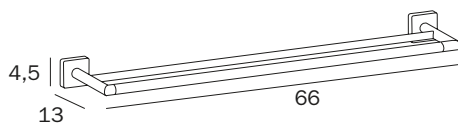

PORTASALVIETTE DOPPIO / DOUBLE TOWEL HOLDER

A3019C CR
cm 66 x 4,5H x 13
●—● cm 60
● mm 16

FINITURE / FINISHES: ...
CR

NEW