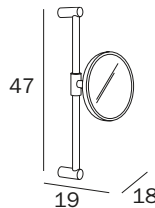

DA PARETE / WALL-MOUNTED

A0458E CR
cm 18 x 47H x 19