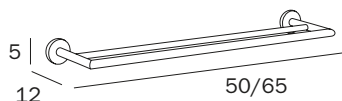

PORTASALVIETTE DOPPIO / DOUBLE TOWEL HOLDER

A1019B CR

cm 50 x 5H x 12
●—● cm 45
● mm 16

A1019C CR

cm 65 x 5H x 12
●—● cm 60
● mm 16

FINITURE / FINISHES: ...

CR