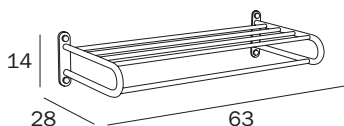

PORTATELI CON PORTASALVIETTE / BATH TOWEL RACK WITH TOWEL HOLDER

**A0470F CR**

cm 53 x 9H x 28

- cm 50
- mm 9

FINITURE / FINISHES: ...  
CR

PORTATELI CON PORTASALVIETTE / BATH TOWEL RACK WITH TOWEL HOLDER

**A0470T CR**