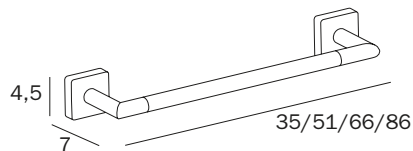

FINITURE / FINISHES: ...  
 CR

NEW

PORTASALVIETTE / TOWEL HOLDER

**A3018E CR**  
 cm 35 x 4,5H x 7  
 ●—● cm 30  
 ● mm 16

**A3018B CR**  
 cm 51 x 4,5H x 7  
 ●—● cm 45  
 ● mm 16

**A3018C CR**  
 cm 66 x 4,5H x 7  
 ●—● cm 60  
 ● mm 16