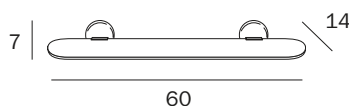

MENSOLA / SHELF

A23070 CR 01
cm 60 x 7H x 14

FINITURE / FINISHES: ...
CR