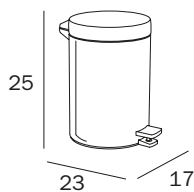

**AV4023 ...**  
 cm 17 x 25H x 23

**FINITURE / FINISHES: ...**

AL

NE

3 Lt.

**GETTACARTA CON COPERCHIO E PEDALE BASE ANTISCIVOLO /  
DUSTBIN WITH COVER AND PEDAL WITH ANTISLIP BASE**

**AV4025 ...**  
 cm 21 x 29H x 28