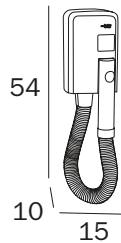

ASCIUGACAPELLI / HAIRDRYER T

AV454C WW
cm 15 x 54H x 10
Volt 220-240
Watt 1000-1200
dB(A): 73
MC/H: 54

FINITURE / FINISHES: ...

WW

timer e termostato di
sicurezza in plastica
bianca

timer and safety
thermostat in white
plastic