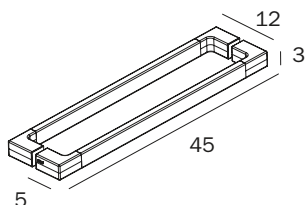

PORTASALVIETTE INTERNO ED ESTERNO PER PARETE DOCCIA /
INTERNAL AND EXTERNAL TOWEL HOLDER FOR SHOWER ENCLOSURE

A3395J CR
cm 45 x 3H x 12
●—● cm 42
■ mm 28x14

FINITURE / FINISHES: ...
CR