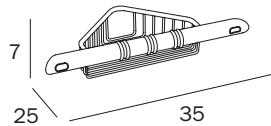

MANIGLIONE PER DOCCIA / GRAB-BAR FOR SHOWER

A04620 CR
cm 35 x 7H x 25
● mm 25

A0462A CR
cm 35 x 7H x 25
● mm 25

FINITURE / FINISHES: ...
CR

gomma termoplastica
antiscivolo

anti-slip thermoplastic
rubber