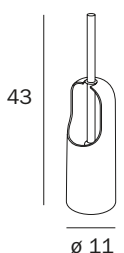

PORTASCOPINO A TERRA / FREE-STANDING TOILET BRUSH HOLDER

A07140 WW
cm 11x 43H x 11

FINITURE / FINISHES: ...
CR

bacinella in
prolipropilene (PP) da
appoggio

dish in polypropylene
(PP) free-standing