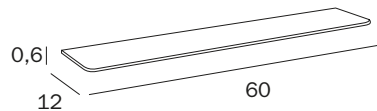

RIPIANO / SHELF

R1150A

cm 60 x 0,6H x 12

vetro trasparente
temperato
per art. RV408A,
R1809N

transparent tempered
crystal for arts.
RV408A, R1809N

6mm