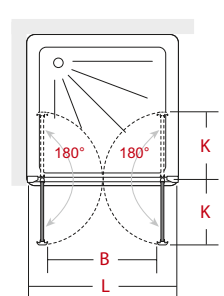

L	Cod.	B	K	KG
72 - 76 cm	B5061	59	29	26
77 - 81 cm	B5062	64	32	28
87 - 91 cm	B5064	74	37	32
97 - 101 cm	B5066	84	42	36