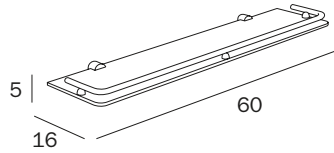

FINITURE / FINISHES

WZ_wianco RAL 9016 / white RAL 9016
AP_alluminio lucido / polished aluminium
01_vetro trasparente / transparent glass
03_vetro extrachiaro trasparente /
extra clear transparent glass

MENSOLA CON RINGHIERA / SHELF WITH LOW RAILING