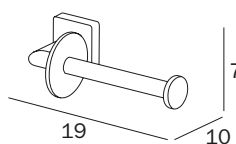

PORTAROTOLO / PAPER HOLDER

A30250 CR
cm 19 x 7H x 10
● mm 16

FINITURE / FINISHES: ...
CR

NEW