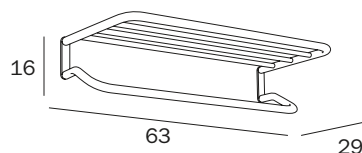

FINITURE / FINISHES

NC_nero opaco - cromato /
mat black - chrome-plated
21_vetro satinato / satined glass
03_vetro extrachiaro trasparente /
extra clear transparent glass

PORTATELI / BATH TOWEL RACK

A13680 CR

cm 63 x 16H x 29

●—● cm 60
● mm 20

FINITURE / FINISHES: ...
CR