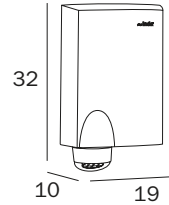

**AV474A SL**

cm 19 x 32H x 10  
 Volt 220-240  
 Watt 1300/1500  
 dB(A): 78  
 MC/H: 72

**FINITURE / FINISHES: ...**

SL

**APPENDIABITI / CLOTHES HANGER**

**AV120A ...**

cm 4 x 4H x 4

**FINITURE / FINISHES: ...**