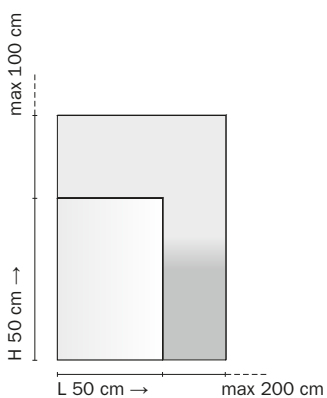

Specchio su misura, nudo senza fissaggio. Filo satinato. Spessore vetro 5 mm.

Custom made mirror, without mirror fastener. Satinated edge. Glass thickness 5 mm.

design STUDIO INDA