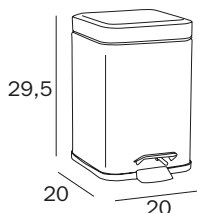

GETTACARTA CON COPERCHIO E PEDALE / DUSTBIN WITH COVER AND PEDAL

AV402B AL
cm 20 x 29,5H x 20

FINITURE / FINISHES: ...
AL

secchiello interno in
PF nero
black Pf inner bin

6 Lt.