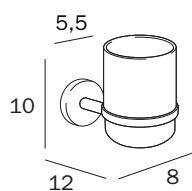

PORTABICCHIERE A PARETE / WALL-MOUNTED TUMBLER HOLDER

A36100 CR 21
cm 8 x 10H x 12

FINITURE / FINISHES: ...
CR