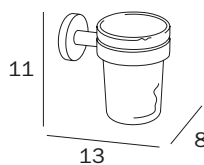

PORTABICCHIERE A PARETE / WALL-MOUNTED TUMBLER HOLDER

A1010A CR 03
cm 8 x 11H x 13

FINITURE / FINISHES: ...
CR