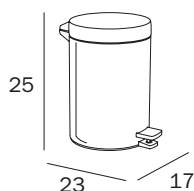

**GETTACARTA CON COPERCHIO E PEDALE BASE ANTISCIVOLO /
DUSTBIN WITH COVER AND PEDAL WITH ANTISLIP BASE**

AV4023 ...
cm 17 x 25H x 23

FINITURE / FINISHES: ...

AL
NE

in acciaio inox AISI
304

in stainless steel AISI
304

3 Lt.