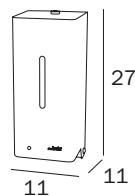

SPANDISAPONE A PARETE ELETTRONICO PER SAPONE A SCHIUMA / ELECTRONIC WALL-MOUNTED SOAP DISPENSER FOR FOAM SOAP

AV467C AL
cm 11 x 27H x 11

FINITURE / FINISHES: ...

AL

alimentato a batteria
battery powered

NEW

0,85 Lt.