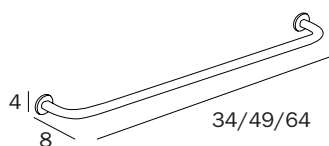

FINITURE / FINISHES

CR_cromato / chrome-plated
WM_bianco opaco / mat white
NE_nero opaco / mat black
AC_nickel spazzolato / brushed nickel
CF_cromo nero lucido / glossy black chrome
CG_cromo nero spazzolato / brushed black-chrome

DR_dorato 24 carati / gilded 24 carats
OR_oro rosato lucido / glossy rose-coloured gilded
OS_oro rosato spazzolato / brushed rose-coloured gilded
BZ_bronzo / bronzed
AL_acciaio inox / stainless steel
O3_vetro extrachiaro trasparente / extra clear transparent glass

PORTASALVIETTE / TOWEL HOLDER

AV190A ...
cm 34 x 4H x 8
●—● cm 30
● mm 16

AV190B ...
cm 49 x 4H x 8
●—● cm 45
● mm 16

AV190C ...
cm 64 x 4H x 8
●—● cm 60
● mm 16

FINITURE / FINISHES: ...

CR
WM
NE
AC
CF
CG
DR
OR
OS
BZ