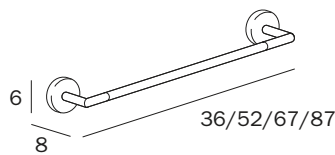

PORTASALVIETTE / TOWEL HOLDER

A3618E CR
cm 36 x 6H x 8
●—● cm 30
● mm 16

A3618B CR
cm 52 x 6H x 8
●—● cm 45
● mm 16

A3618C CR
cm 67 x 6H x 8
●—● cm 60
● mm 16

A3618D CR
cm 87 x 6H x 8
●—● cm 80
● mm 16

FINITURE / FINISHES: ...
CR