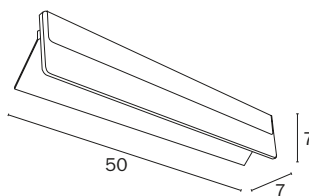

cod.	Herz	Watt	Volt
V502040	50-60	6	220-240