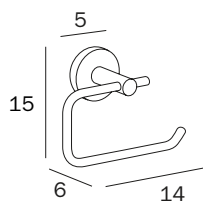

PORTAROTOLO / PAPER HOLDER

A1025B CR
cm 14 x 5H x 6
● mm 8

FINITURE / FINISHES: ...
CR