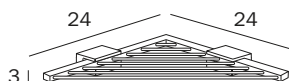

CESTINO / BASKET

A3331B CR
cm 25 x 3H x 15

FINITURE / FINISHES: ...

CR