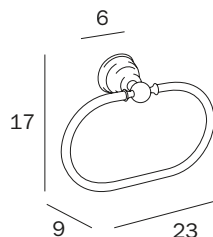

PORTASALVIETTE AD ANELLO / RING TOWEL HOLDER

A32160 ...
cm 23 x 17H x 9
● mm 12

FINITURE / FINISHES: ...

CR
CD
DR
BZ