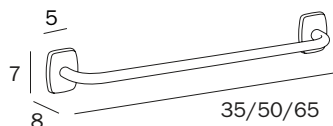

PORTASALVIETTE / TOWEL HOLDER

A2290A CR
cm 35 x 7H x 8
●—● cm 30
● mm 16

A2290B CR
cm 50 x 7H x 8
●—● cm 45
● mm 16

A2290C CR
cm 65 x 7H x 8
●—● cm 60
● mm 16

FINITURE / FINISHES: ...
CR