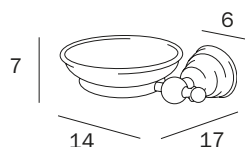

CR  
 CD  
 DR  
 BZ

PORTASALVIETTE AD ANELLO / RING TOWEL HOLDER

**A32160 ...**  
 cm 23 x 17H x 9  
 ● mm 12

FINITURE / FINISHES: ...

CR  
 CD  
 DR  
 BZ

PORTASAPONE A PARETE / WALL-MOUNTED SOAP HOLDER

**A32110 ... 21**  
**A32110 BZ 07**  
 cm 14 x 7H x 17