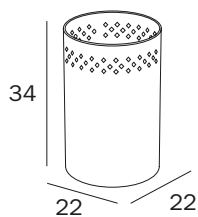

FINITURE / FINISHES: ...
AL

10 Lt.