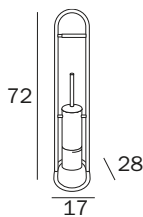

PIANTANA / STAND

**A05850 CR**  
 cm 55 x 96H x 28

**FINITURE / FINISHES: ...**  
 CR

4 portasalviette  
 4 towel holders

PIANTANA / STAND

**A23240 CR**  
 cm 17 x 72H x 28

**FINITURE / FINISHES: ...**  
 CR