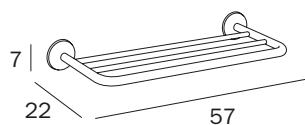

PORTATELI CON PORTASALVIETTE / BATH TOWEL RACK WITH TOWEL HOLDER

A04680 CR

cm 57 x 7H x 22

●—● cm 50
● mm 3,5

FINITURE / FINISHES: ...
CR