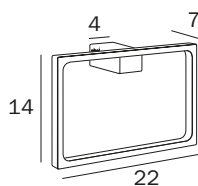

CR

**PORTASALVIETTE PER PARETE DOCCIA / TOWEL HOLDER FOR SHOWER ENCLOSURE**

**A3395K CR**  
 cm 45 x 3H x 5  
 ●—● cm 42  
 ■ mm 28x14

**FINITURE / FINISHES: ...**

CR

**PORTASALVIETTE AD ANELLO / RING TOWEL HOLDER**