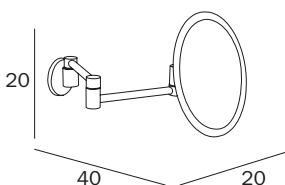

DA PARETE / WALL-MOUNTED

AV058L CR
cm 20 x 20H x 40

FINITURE / FINISHES: ...

CR

Doppio braccio snodato, parabola Ø 20 cm in PMMA trasparente.

Double jointed arm, 20 cm Ø transparent PMMA mirror reflector.