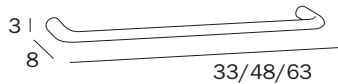

FINITURE / FINISHES

CR_cromato / chrome-plated
AL_acciaio inox / stainless steel
21_vetro satinato / satinated glass

PORTASALVIETTE / TOWEL HOLDER

A1318A CR
cm 33 x 3H x 8
●—● cm 30
● mm 18

A1318B CR
cm 48 x 3H x 8
●—● cm 45
● mm 18

A1318C CR
cm 63 x 3H x 8
●—● cm 60
● mm 18

FINITURE / FINISHES: ...
CR