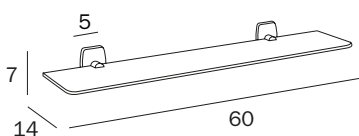

MENSOLA / SHELF

A2207F CR 01

cm 60 x 7H x 14

FINITURE / FINISHES: ...

CR