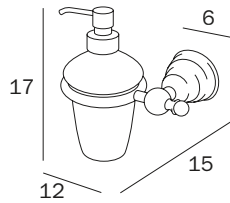

SPANDISAPONE A PARETE / WALL-MOUNTED SOAP DISPENSER

A32120 ... 21
cm 12 x 17H x 15

FINITURE / FINISHES: ...

CR
CD
DR
BZ

0,25 Lt.