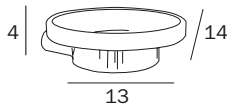

**A1318A CR**  
 cm 33 x 3H x 8  
 ●—● cm 30  
 ● mm 18

**A1318B CR**  
 cm 48 x 3H x 8  
 ●—● cm 45  
 ● mm 18

**A1318C CR**  
 cm 63 x 3H x 8  
 ●—● cm 60  
 ● mm 18

**FINITURE / FINISHES: ...**  
 CR

**PORTASAPONE A PARETE / WALL-MOUNTED SOAP HOLDER**