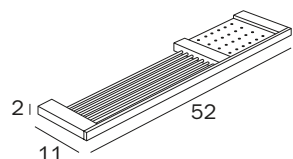

CESTINO CON RIPIANO ASPORTABILE / BASKET WITH REMOVABLE SHELF

A15510 CR
cm 52 x 1,7H x 11

FINITURE / FINISHES: ...
CR