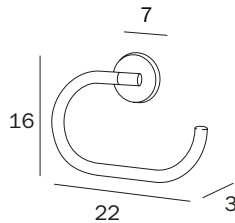

PORTASALVIETTE AD ANELLO / RING TOWEL HOLDER

A04160 CR
cm 22 x 16H x 3
● mm 16

FINITURE / FINISHES: ...
CR