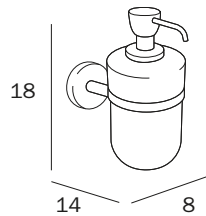

SPANDISAPONE A PARETE / WALL-MOUNTED SOAP DISPENSER

A36120 CR 21
cm 8 x 18H x 14

FINITURE / FINISHES: ...
CR

0,25 Lt.