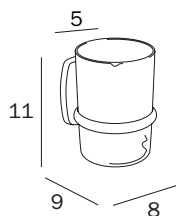

PORTABICCHIERE A PARETE / WALL-MOUNTED TUMBLER HOLDER

A22100 CR 03
cm 8 x 11H x 9

A22100 CR 02
cm 8 x 11H x 9

FINITURE / FINISHES: ...
CR