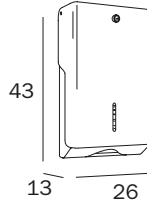

FINITURE / FINISHES

CR_cromato / chrome-plated
NE_nero opaco / mat black
AL_acciaio inox / stainless steel
WC_bianco - cromo / white - chrome
NW_nero / black
WW_bianco / white

SL_silver / silver
SN_silver - nero / silver - black
CU_cromato - nero soft touch /
chrome-plated - black soft touch
CW_cromato - bianco soft touch /
chrome-plated - white soft touch

DISTRIBUTORE A PARETE PER CARTA / WALL-MOUNTED PAPER DISPENSER

AV4290 ...
cm 26 x 43H x 13

FINITURE / FINISHES: ...

AL
NE

carta a pacchetto
350 pz

multifold paper
350 pcs