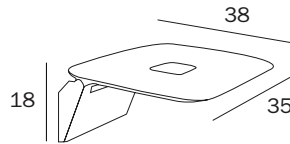

CW\_cromato - bianco soft touch /  
chrome-plated - white soft touch

SEDILE RIBALTABILE PER DOCCIA / FOLDING SHOWER SEAT

**AV036B WZ**

cm 35 x 18H x 38

FINITURE / FINISHES: ...  
WZ

1.600N

SEDILE RIBALTABILE PER DOCCIA / FOLDING SHOWER SEAT