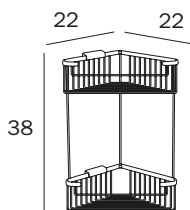

**ANGOLARE DOPPIO / DOUBLE CORNER**

**AV032A CR**

cm 22 x 38H x 22

**FINITURE / FINISHES: ...**  
 CR

**MENSOLA / SHELF**

**AV408A CR 01**

cm 60 x 3H x 16

**FINITURE / FINISHES: ...**  
 CR