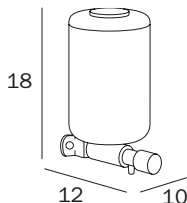

SPANDISAPONE A PARETE / WALL-MOUNTED SOAP DISPENSER

A05671 CR
cm 10 x 18H x 12

FINITURE / FINISHES: ...
CR

1 Lt.