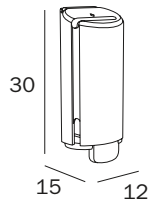

SPANDISAPONE A PARETE / WALL-MOUNTED SOAP DISPENSER

AV4670 AL
cm 12 x 30H x 15

FINITURE / FINISHES: ...
AL

alluminio anodizzato
anodised aluminium

1 Lt.