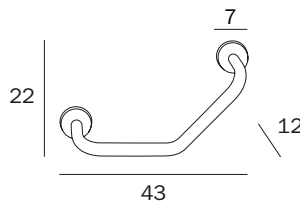

MANIGLIONE / GRAB-BAR

A0491T CR
cm 43 x 22H x 12
● mm 25

FINITURE / FINISHES: ...
CR

1.500N
~150 Kg