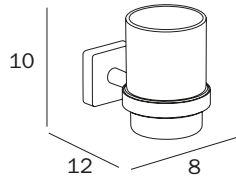

FINITURE / FINISHES

CR_cromato / chrome-plated
21_vetro satinato / satined glass
26_vetro satinato / satined glass

PORTABICCHIERE A PARETE / WALL-MOUNTED TUMBLER HOLDER

A30100 CR 21
cm 8 x 10H x 12

FINITURE / FINISHES: ...
CR

NEW