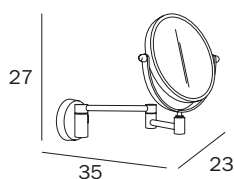

FINITURE / FINISHES: ...
CR

Doppio braccio snodato,
parabola Ø 18 cm in ottone
cromato.

Double jointed arm, 18 cm Ø
chrome-plated brass.

DA PARETE / WALL-MOUNTED

AV058C CR
cm 23 x 27H x 35X