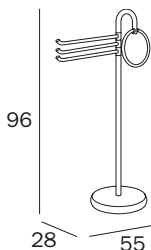

FINITURE / FINISHES: ...
CR

4 portasalviette
4 towel holders