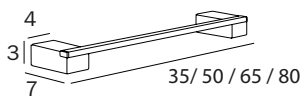

FINITURE / FINISHES

CR_cromato / chrome-plated
NE_nero opaco / mat black

PORTASALVIETTE / TOWEL HOLDER