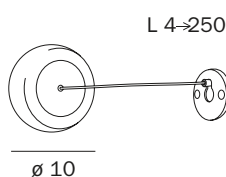

FILO STENDIBIANCHERIA ESTENSIBILE / EXTENSIBLE CLOTHESLINE WIRE

A04660 CR

cm 4→250 x 10H x 10

FINITURE / FINISHES: ...

CR