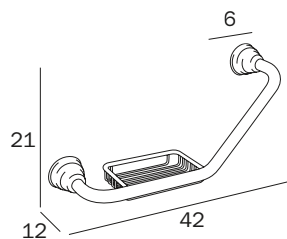

PORTATELI / BATH TOWEL HOLDER

**A32680 ...**  
cm 56 x 9H x 25  
●—● cm 50  
● mm 12

FINITURE / FINISHES: ...

CR  
CD  
DR  
BZ

MANIGLIONE CON CESTINO / GRAB-BAR WITH BASKET

**A32920 ...**  
cm 42 x 21H x 12