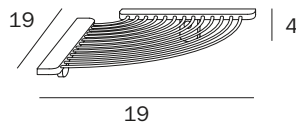

ANGOLARE / CORNER

A1331A CR
cm 19 x 4H x 19

FINITURE / FINISHES: ...

CR