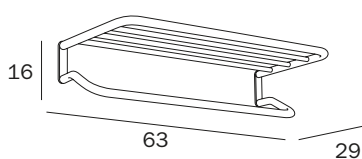

FINITURE / FINISHES: ...  
CR

APPENDIABITI DOPPIO / DOUBLE CLOTHES HANGER

**A1320C CR**  
cm 3 x 7H x 4

FINITURE / FINISHES: ...  
CR

PORTATELI / BATH TOWEL RACK

**A13680 CR**  
cm 63 x 16H x 29  
● — cm 60  
● mm 20