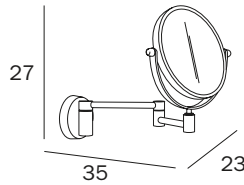

FINITURE / FINISHES

CR_cromato / chrome-plated
NE_nero opaco / mat black
AL_acciaio inox / stainless steel
WC_bianco - cromo / white - chrome
NW_nero / black
WW_bianco / white

SL_silver / silver
SN_silver - nero / silver - black
CU_cromato - nero soft touch /
chrome-plated - black soft touch
CW_cromato - bianco soft touch /
chrome-plated - white soft touch

DA PARETE / WALL-MOUNTED

AV058C CR
cm 23 x 27H x 35X