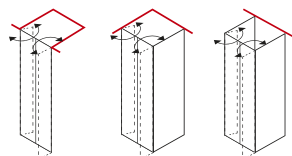

FINITURE / FINISHES

TT_tipo titanio anodizzato naturale lucido / natural polished anodized titanium type
WZ_bianco verniciato RAL 9010 / white painted RAL 9010
O1_trasparente / transparent
57_serigrafato / silk screen printed

30_stampato / clear print

L	Cod.	B	KG
67 - 69 cm	B5000	17,5	23
72 - 74 cm	B5001	19,5	24,5
77 - 79 cm	B5002	21	26
87 - 89 cm	B5004	24,5	29
97 - 99 cm	B5006	28	32

PARETE CON PORTA SCORREVOLE

Chiusura magnetica.
Scorrimento con ruote a cuscinetti a sfera.

PANEL WITH SLIDING DOOR

Magnetic closure.
Sliding by wheels with ball bearing.

L	Cod.	B	KG
97 - 101 cm	B5030	47,8	35
117 - 121 cm	B5032	57,8	42
137 - 141 cm	B5034	67,8	49

PORTA SCORREVOLE

Chiusura magnetica.
Scorrimento con ruote a cuscinetti a sfera.

SLIDING DOOR

Magnetic closure.
Sliding by wheels with ball bearing.

L	Cod.	B	K	KG
67 - 71 cm	B5040	55	56	24
72 - 76 cm	B5041	60	61	26
77 - 81 cm	B5042	65	66	28
87 - 91 cm	B5044	75	76	32

PORTA A BATTENTE

Chiusura magnetica.
Guarnizione inferiore provvista di canalina.

PIVOT DOOR

Magnetic closure.
Bottom strip with water collecting seal.

L	Cod.	B	K	KG
72 - 76 cm	B5061	59	29	26
77 - 81 cm	B5062	64	32	28
87 - 91 cm	B5064	74	37	32
97 - 101 cm	B5066	84	42	36

PORTA SALOON

Chiusura magnetica.
Apertura interna ed esterna delle porte.

SALOON DOOR

Magnetic closure.
inward and outward opening doors.