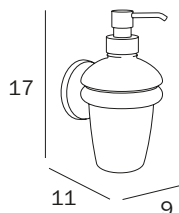

SPANDISAPONE A PARETE / WALL-MOUNTED SOAP DISPENSER

A25120 CR 21
cm 9 x 17H x 11

FINITURE / FINISHES: ...
CR

0,25 Lt.