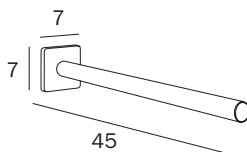

PORTASALVIETTE / TOWEL HOLDER

A3015A CR
cm 7 x 7H x 45
● mm 16

FINITURE / FINISHES: ...
CR

NEW