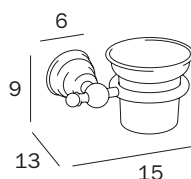

PORTABICCHIERE A PARETE / WALL-MOUNTED TUMBLER HOLDER

A32100 ... 21
A32100 BZ 07
cm 15 x 9H x 13

FINITURE / FINISHES: ...

CR
CD
DR