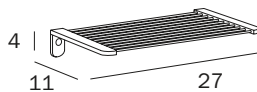

CESTINO / BASKET

A1351A CR

cm 27 x 4H x 11

FINITURE / FINISHES: ...

CR