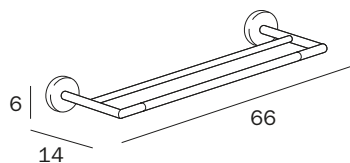

PORTASALVIETTE DOPPIO / DOUBLE TOWEL HOLDER

A3619C CR
cm 66 x 6H x 14
●—● cm 60
● mm 16

FINITURE / FINISHES: ...
CR