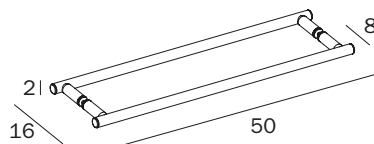

PORTASALVIETTE INTERNO ED ESTERNO PER PARETE DOCCIA /
INTERNAL AND EXTERNAL TOWEL HOLDER FOR SHOWER ENCLOSURE

A4618J CR
cm 50 x 2H x 16
●—● cm 45
● mm 21

FINITURE / FINISHES: ...
CR