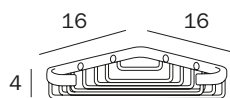

ANGOLARE / CORNER

A04490 CR

cm 16 x 4H x 16

FINITURE / FINISHES: ...
CR