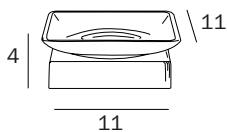

PORTASAPONE DA APPOGGIO / TABLETOP SOAP HOLDER

**A2011Z ... 03**  
 cm 11 x 4H x 11

FINITURE / FINISHES: ...

CR  
 AC

PORTABICCHIERE A PARETE / WALL-MOUNTED TUMBLER

**A20100 ... 21**  
 cm 8 x 10H x 12

FINITURE / FINISHES: ...