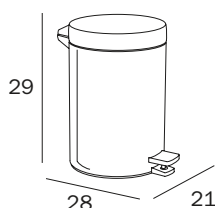

**AV4025 ...**  
 cm 21 x 29H x 28

**FINITURE / FINISHES: ...**

AL  
 NE

in acciaio inox AISI  
 304

in stainless steel AISI  
 304

5 Lt.

52

**PORTASCOPINO DA PARETE O A TERRA /  
 WALL-MOUNTED OR FREE-STANDING TOILET BRUSH HOLDER**