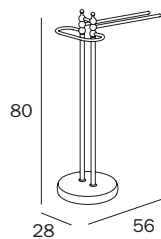

## PIANTANA / STAND

**A32850 ...**  
cm 28 x 80H x 56  
● mm 16

FINITURE / FINISHES: ...

CR  
CD  
DR  
BZ