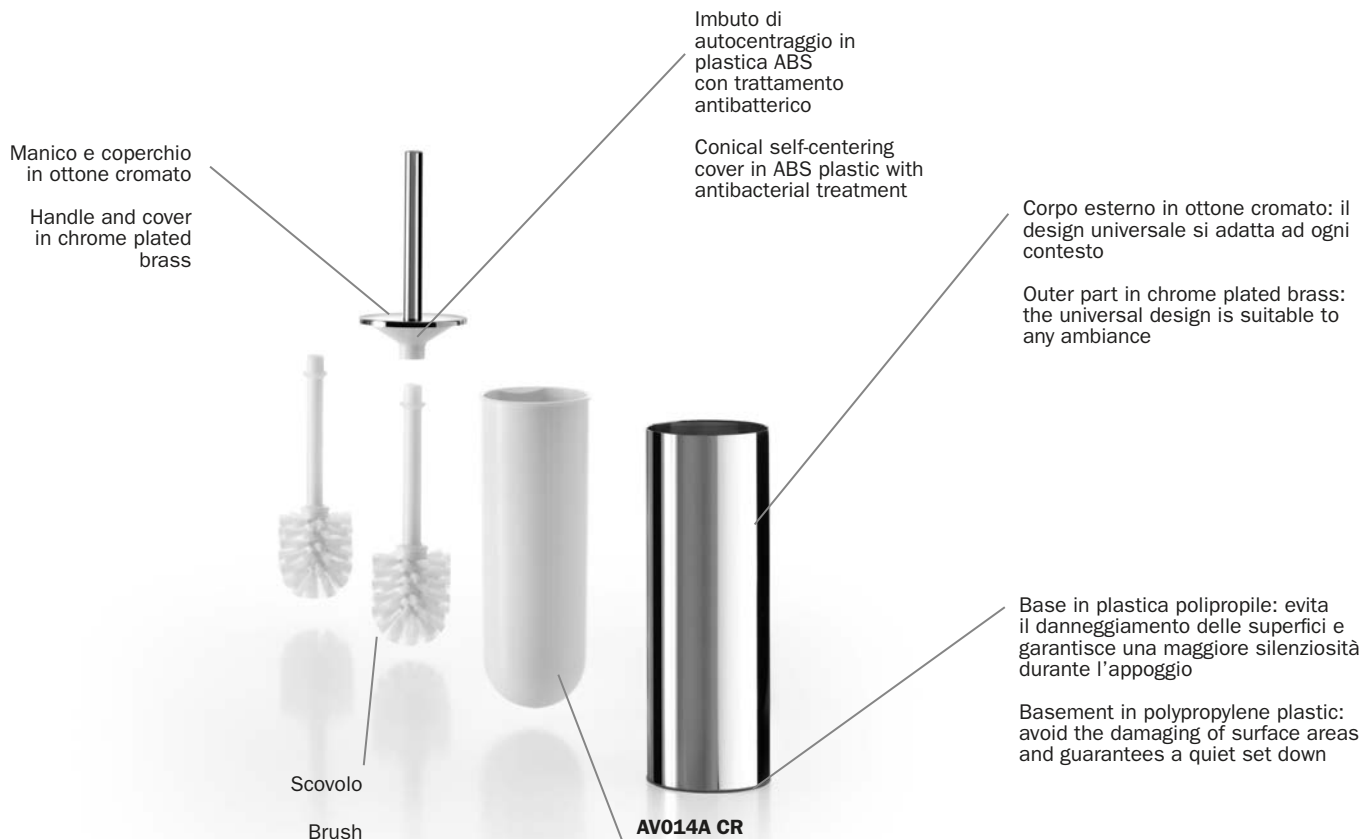

WM

**PORTASCOPINI UNIVERSALI**  
**UNIVERSAL BRUSHES**

design STUDIO INDA

# MYLOVE

New hygienical innovation 

Fondello estraibile in plastica polipropilene con trattamento antibatterico: trattiene l'acqua di scolo dello scovolo e ne facilita la pulizia

Removable inner part in polypropylene plastic with antibacterial treatment: it collects water from the brush and simplifies cleaning