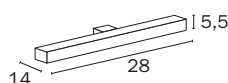

cod.	Herz	Watt	Volt
AV0L2B CR	50	6	230
V501110 CR			
AV0L2B AA	50	6	230
V501110 SA