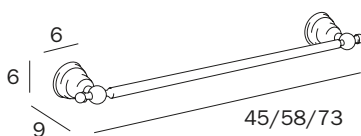

PORTASALVIETTE / TOWEL HOLDER

**A3218A ...**  
 cm 43 x 6H x 9  
 ●—● cm 35  
 ● mm 16

**A3218B ...**  
 cm 58 x 6H x 9  
 ●—● cm 50  
 ● mm 16

**A3218C ...**  
 cm 73 x 6H x 9  
 ●—● cm 65  
 ● mm 16

FINITURE / FINISHES: ...