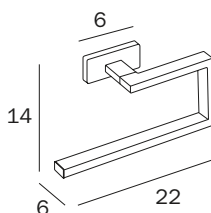

FINITURE / FINISHES: ...  
CR

PORTASALVIETTE PER PARETE DOCCIA / TOWEL HOLDER FOR SHOWER ENCLOSURE

**A3395K CR**  
cm 45 x 3H x 5  
●—● cm 42  
■ mm 28x14

FINITURE / FINISHES: ...  
CR

PORTASALVIETTE AD ANELLO / RING TOWEL HOLDER