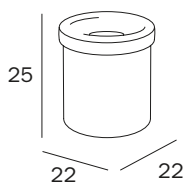

GETTACARTA / WASTE BASKET

A13010 ...
cm 22 x 25H x 22