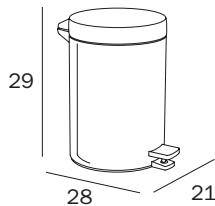

**AV4023 ...**  
 cm 17 x 25H x 23

**FINITURE / FINISHES: ...**

AL

NE

3 Lt.

**GETTACARTA CON COPERCHIO E PEDALE BASE ANTISCIVOLO /  
DUSTBIN WITH COVER AND PEDAL WITH ANTISLIP BASE**

**AV4025 ...**  
 cm 21 x 29H x 28