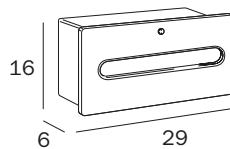

**PORTAKLEENEX DA INCASSO / BUILT IN KLEENEX DISPENSER**

**A0525C AL**  
 cm 29 x 16H x 6

**FINITURE / FINISHES: ...**  
 AL

**PORTAKLEENEX DA APPOGGIO O DA PARETE / TABLETOP OR WALL MOUNTED KLEENEX DISPENSER**