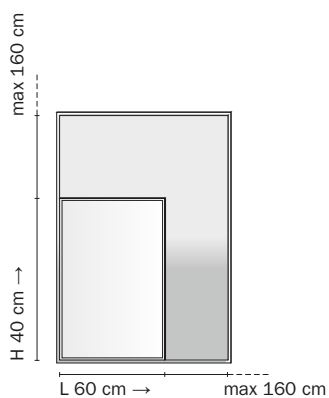

FINITURE / FINISHES: ...

AL

Specchio su misura con cornice in inox. Spessore vetro 4 mm.

Custom made mirror with st. steel frame. Glass thickness 4 mm.

design STUDIO INDA