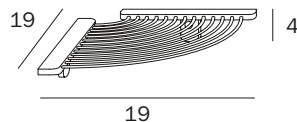

ANGOLARE / CORNER

A1331A CR

cm 19 x 4H x 19

FINITURE / FINISHES: ...

CR