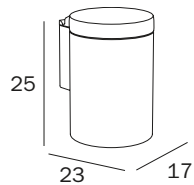

FINITURE / FINISHES

WZ_wianco RAL 9016 / white RAL 9016
AP_alluminio lucido / polished aluminium
01_vetro trasparente / transparent glass
03_vetro extrachiaro trasparente /
extra clear transparent glass

GETTACARTA A PARETE CON COPERCHIO / WALL-MOUNTED DUSTBIN WITH COVER

AV602S AL
cm 17 x 25H x 23

FINITURE / FINISHES: ...

AL

secchiello interno in
PF nero

black Pf inner bin

3 Lt.