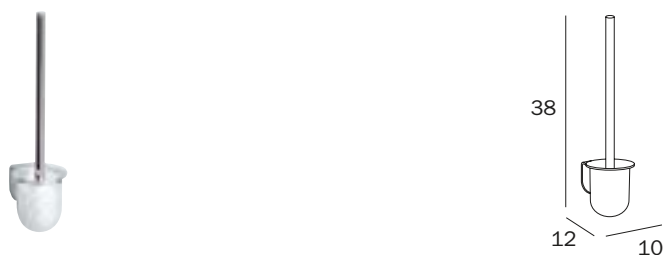

PORTASCOPINO DA PARETE / WALL-MOUNTED TOILET BRUSH HOLDER

A05140 CR
cm 10 x 38H x 12

FINITURE / FINISHES: ...
CR

bacinella in
polipropilene (PP)

basin in
polypropylene (PP)