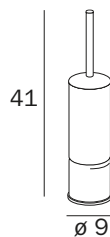

**AV014A WZ**  
cm 9 x 40H x 9

FINITURE / FINISHES: ...  
WZ

PORTASCOPINO DA PARETE O A TERRA /  
WALL-MOUNTED OR FREE-STANDING TOILET BRUSH HOLDER

**A3814A CR**  
cm 9 x 41H x 9

FINITURE / FINISHES: ...  
CR