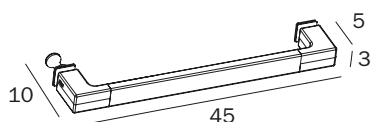

PORTASALVIETTE PER PARETE DOCCIA / TOWEL HOLDER FOR SHOWER ENCLOSURE

A3395K CR
cm 45 x 3H x 5
●—● cm 42
■ mm 28x14

FINITURE / FINISHES: ...
CR