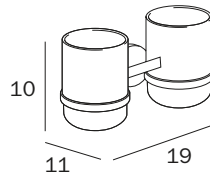

FINITURE / FINISHES

CR_cromato / chrome-plated
21_vetro satinato / satined glass
26_vetro satinato / satined glass

PORTABICCHIERE A PARETE / WALL-MOUNTED TUMBLER HOLDER

A3610D CR 21
cm 19 x 10H x 11

FINITURE / FINISHES: ...
CR