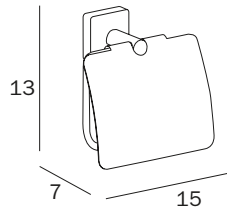

PORTAROTOLO CON COPERCHIO / PAPER HOLDER WITH COVER

A30260 CR CR
cm 15 x 13H x 7

FINITURE / FINISHES: ...
CR

NEW