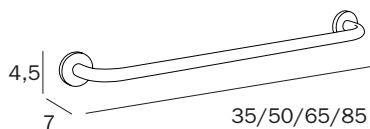

PORTASALVIETTE / TOWEL HOLDER

A2490A ...
cm 35 x 4,5H x 7
●—● cm 30
● mm 16

A2490B ...
cm 50 x 4,5H x 7
●—● cm 45
● mm 16

A2490C ...
cm 65 x 4,5H x 7
●—● cm 60
● mm 16

A2490D ...
cm 85 x 4,5H x 7
●—● cm 80
● mm 16

FINITURE / FINISHES: ...

CR
WM
NE
AC
CF
CG
DR
OR
OS
BZ