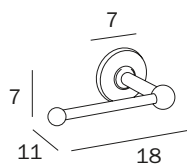

PORTAROTOLO / PAPER HOLDER

A25250 CR

cm 18 x 7H x 11

- mm 12

FINITURE / FINISHES: ...
CR