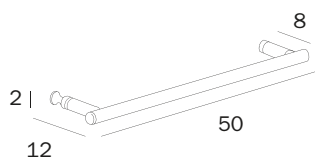

PORTASALVIETTE PER PARETE DOCCIA / TOWEL HOLDER FOR SHOWER ENCLOSURE

A4618K CR
cm 50 x 2H x 12
●—● cm 45
● mm 21

FINITURE / FINISHES: ...
CR