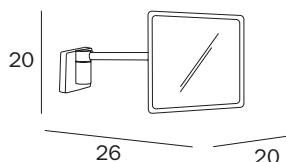

FINITURE / FINISHES

WZ_wianco RAL 9016 / white RAL 9016
AP_alluminio lucido / polished aluminium
01_vetro trasparente / transparent glass
03_vetro extrachiaro trasparente /
extra clear transparent glass

DA PARETE / WALL-MOUNTED

AV058F CR
cm 20 x 20H x 26

FINITURE / FINISHES: ...

CR

Braccio snodato,
parabola L 20 cm in
PMMA trasparente.

Jointed arm, L 20 cm
transparent PMMA
mirror reflector.