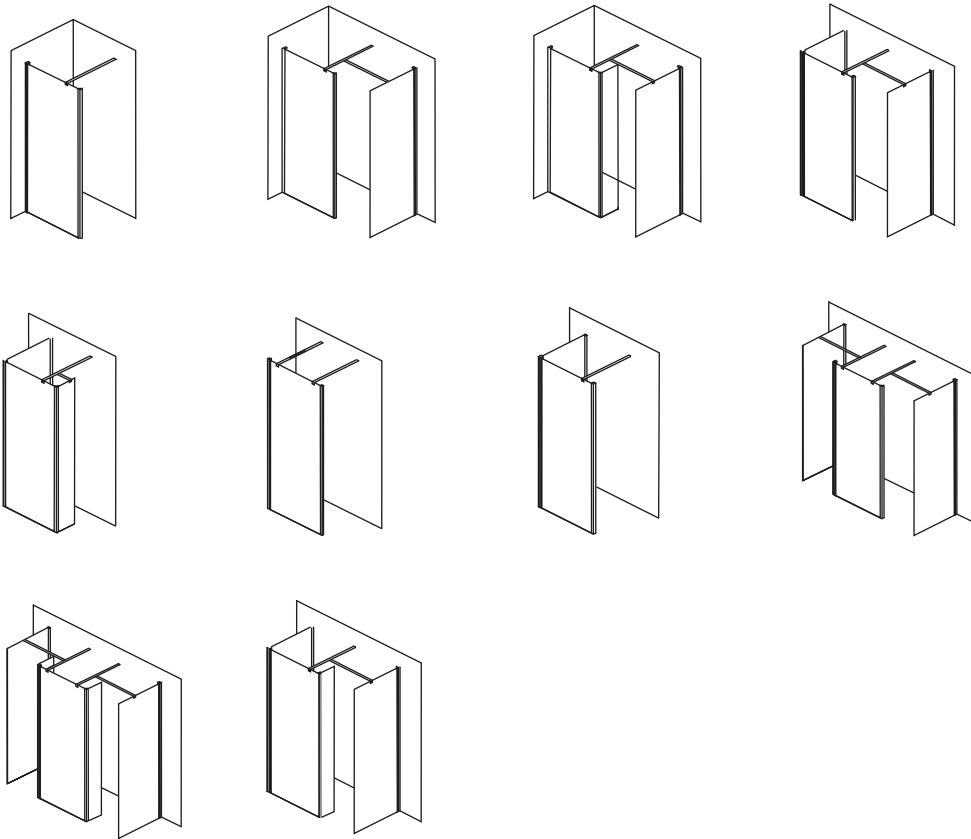

GAMMA / RANGE _ WALK IN 8mm

Estensibilità 2 cm.
Extensibility 2 cm.