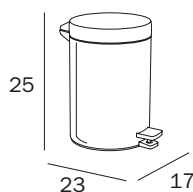

GETTACARTA CON COPERCHIO E PEDALE / DUSTBIN WITH COVER AND PEDAL

AV602A AL 001
cm 17 x 25H x 23

FINITURE / FINISHES: ...
AL

3 Lt.