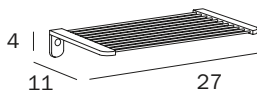

CESTINO / BASKET

A1351A CR

cm 27 x 4H x 11

FINITURE / FINISHES: ...

CR