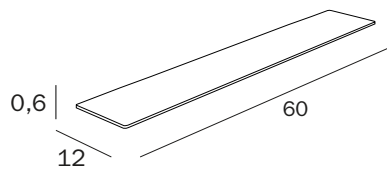

FINITURE / FINISHES

AL_acciaio inox lucido / polished stainless steel

MENSOLA / SHELF

A6007N AL
cm 5 x 5H x 4

FINITURE / FINISHES: ...
AL

RIPIANO / SHELF