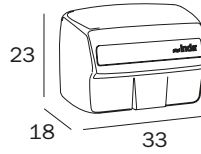

FINITURE / FINISHES

CR_cromato / chrome-plated
NE_nero opaco / mat black
AL_acciaio inox / stainless steel
WC_bianco - cromo / white - chrome
NW_nero / black
WW_bianco / white

SL_silver / silver
SN_silver - nero / silver - black
CU_cromato - nero soft touch /
chrome-plated - black soft touch
CW_cromato - bianco soft touch /
chrome-plated - white soft touch

ASCIUGAMANI ELETTRICO / HAND DRYER

AV473A CR

cm 33 x 23H x 18
Volt 230-240
Watt 2200
dB(A): 63
MC/H: 255