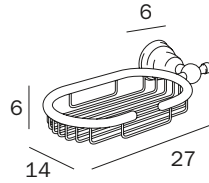

FINITURE / FINISHES

CR_cromato / chrome-plated
CD_cromato - dorato / chrome-plated - gilded
DR_dorati 24 carati / gilded 24 carats
BZ_bronzo / bronzed
Z1_vetro satinato / satinated glass
O7_ceramica bianca / white ceramic

CESTINO / BASKET

A32500 ...
cm 27 x 6H x 14

FINITURE / FINISHES: ...

CR
CD
DR
BZ