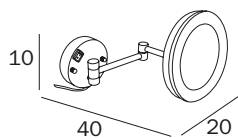

DA PARETE CON LUCE / WALL-MOUNTED WITH LIGHTING