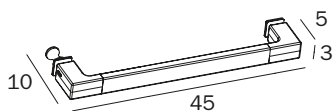

PORTASALVIETTE PER PARETE DOCCIA / TOWEL HOLDER FOR SHOWER ENCLOSURE

A3395K CR
cm 45 x 3H x 5
●—● cm 42
■ mm 28x14

FINITURE / FINISHES: ...
CR