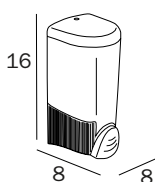

SPANDISAPONE A PARETE / WALL-MOUNTED SOAP DISPENSER

AV112B CR
cm 8 x 16H x 8

FINITURE / FINISHES: ...
CR

ABS cromato
contenitore igienico in
SAN trasparente

ABS chrome-plated
hygienical SAN
transparent container

0,3 Lt.