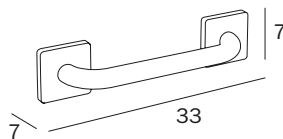

MANIGLIONE / GRAB-BAR

A30950 CR
cm 33 x 7H x 7
●—● cm 25
● mm 25

FINITURE / FINISHES: ...
CR

NEW

1,500N
~150 Kg