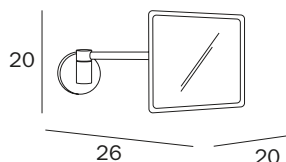

**DA APPOGGIO / FREE-STANDING**

**AV058Q CR**  
cm 20 x 41H x 16

**FINITURE / FINISHES: ...**  
CR

Parabola L 20 cm in PMMA trasparente.  
L 20 cm transparent PMMA mirror reflector.

**DA PARETE / WALL-MOUNTED**