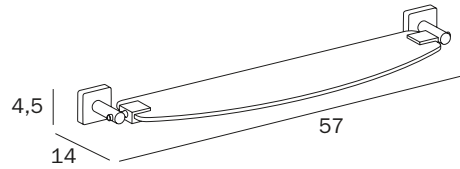

FINITURE / FINISHES

CR_cromato / chrome-plated
21_vetro satinato / satined glass
26_vetro satinato / satined glass

MENSOLA IN CRISTALLO SATINATO TEMPERATO 6 MM CON SUPPORTI /
TEMPERED SATINED CRYSTAL SHELF, 6MM GLASS, WITH BRACKETS