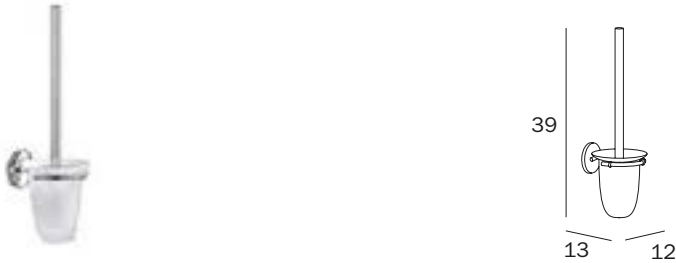

PORTASCOPINO DA PARETE / WALL-MOUNTED TOILET BRUSH HOLDER

A0414A CR 21
cm 12 x 39H x 13

FINITURE / FINISHES: ...
CR