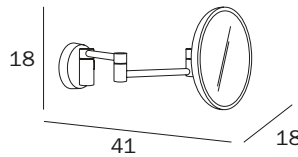

DA PARETE / WALL-MOUNTED

A0458C CR
cm 18 x 18H x 41