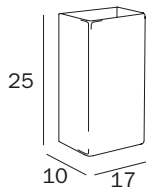

**GETTACARTA / WASTE BASKET****AV4010 AL**

cm 22 x 34H x 22

**FINITURE / FINISHES: ...**

AL

base antiscivolo

anti-slip base

10 Lt.

**GETTACARTA DA PARETE / WALL-MOUNTED WASTE BASKET****AV401A AL**