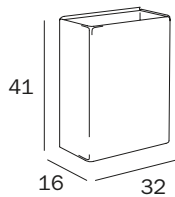

GETTACARTA DA PARETE / WALL-MOUNTED WASTE BASKET

AV401D ...

cm 32 x 41H x 16

FINITURE / FINISHES: ...

AL
NE

20 Lt.