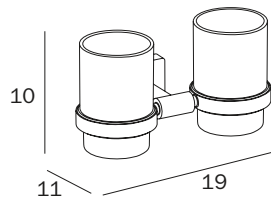

PORTABICCHIERE A PARETE / WALL-MOUNTED TUMBLER HOLDER

**A30100 CR 21**  
 cm 8 x 10H x 12

FINITURE / FINISHES: ...  
 CR

NEW

PORTABICCHIERE A PARETE / WALL-MOUNTED TUMBLER HOLDER

**A3010D CR 21**  
 cm 19 x 10H x 11