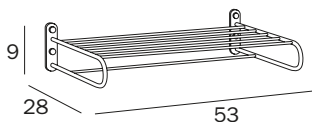

FINITURE / FINISHES

CR_cromato / chrome-plated
NE_nero opaco / mat black
AL_acciaio inox / stainless steel
WC_bianco - cromo / white - chrome
NW_nero / black
WW_bianco / white

SL_silver / silver
SN_silver - nero / silver - black
CU_cromato - nero soft touch /
chrome-plated - black soft touch
CW_cromato - bianco soft touch /
chrome-plated - white soft touch

PORTATELI CON PORTASALVIETTE / BATH TOWEL RACK WITH TOWEL HOLDER

A0470F CR

cm 53 x 9H x 28

- ●—● cm 50
- mm 9

FINITURE / FINISHES: ...
CR