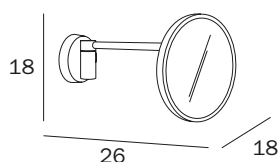

DA PARETE / WALL-MOUNTED

A0458A CR
cm 18 x 18H x 26

FINITURE / FINISHES: ...

CR

Braccio snodato,
parabola Ø 18 cm in
ottone cromato.

Jointed arm, 18 cm Ø
chrome-plated
brass mirror reflector.