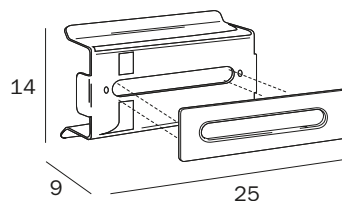

FINITURE / FINISHES

CR_cromato / chrome-plated

NE_nero opaco / mat black

AL_acciaio inox / stainless steel

WC_bianco - cromo / white - chrome

NW_nero / black

WW_bianco / white

SL_silver / silver

SN_silver - nero / silver - black

CU_cromato - nero soft touch /
chrome-plated - black soft touch

CW_cromato - bianco soft touch /
chrome-plated - white soft touch

SUPPORTO A PARETE / WALL-MOUNTED SUPPORT

A0410N CR 00 7
cm 8 x 7H x 10

FINITURE / FINISHES: ...
CR

BICCHIERE / TUMBLER

R03600
cm 7 x 10H x 7

vetro extrachiaro
trasparente per art.
A0410N

extra clear
transparent glass for
art. A0410N

BICCHIERE / TUMBLER

R01100
cm 7 x 10H x 7

PMMA
per art. A0410N

PMMA
for art. A0410N

PORTAKLEENEX DA INCASSO / BUILT IN KLEENEX DISPENSER

A04250 CR
cm 25 x 14H x 9

FINITURE / FINISHES: ...
CR

per base portalavabo

for washbasin base
unit