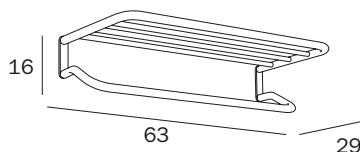

PORTATELI CON PORTASALVIETTE / BATH TOWEL RACK WITH TOWEL HOLDER

A13680 CR

cm 63 x 16H x 29

- ●—● cm 60
- mm 20

FINITURE / FINISHES: ...
CR