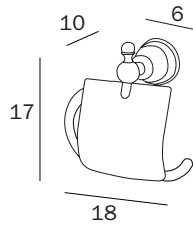

PORTAROTOLO CON COPERCHIO / PAPER HOLDER WITH COVER

A3226A ...
cm 18 x 17H x 10
● mm 12

FINITURE / FINISHES: ...

CR
CD
DR
BZ