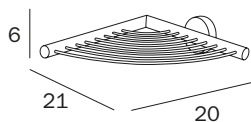

MENSOLA / SHELF

A1031A CR
cm 20 x 6H x 21

FINITURE / FINISHES: ...
CR