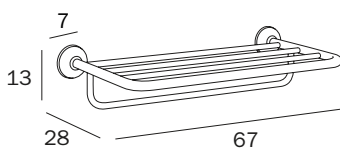

PORTATELI CON PORTASALVIETTE / BATH TOWEL RACK WITH TOWEL HOLDER

A04690 CR

cm 67 x 13H x 28

●—● cm 60
● mm 20

FINITURE / FINISHES: ...
CR