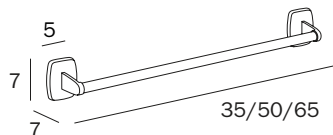

FINITURE / FINISHES

CR_cromato / chrome-plated
AL_acciaio inox / stainless steel
01_vetro trasparente / transparent glass
02_polimellitmetacrilato trasparente (PMMA) /
polymethyl methacrylate (PMMA)

03_vetro extrachiario trasparente /
extra clear transparent glass

PORTASALVIETTE / TOWEL HOLDER

A2218A CR
cm 35 x 7H x 7
●—● cm 30
● mm 16

A2218B CR
cm 50 x 7H x 7
●—● cm 45
● mm 16

A2218C CR
cm 65 x 7H x 7
●—● cm 60
● mm 16

FINITURE / FINISHES: ...
CR

10 pz. per confezione
10 pieces for packing