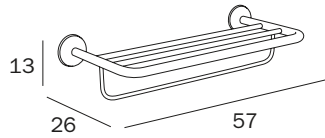

PORTATELI CON PORTASALVIETTE / BATH TOWEL RACK WITH TOWEL HOLDER

**A04680 CR**

cm 57 x 7H x 22

●—● cm 50  
 ● mm 3,5

FINITURE / FINISHES: ...  
 CR

PORTATELI CON PORTASALVIETTE / BATH TOWEL RACK WITH TOWEL HOLDER