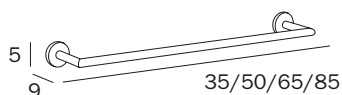

PORTASALVIETTE / TOWEL HOLDER

**A1018A CR**

cm 35 x 5H x 9  
 ●—● cm 30  
 ● mm 16

**A1018B CR**

cm 50 x 5H x 9  
 ●—● cm 45  
 ● mm 16

**A1018C CR**

cm 65 x 5H x 9  
 ●—● cm 60  
 ● mm 16

**A1018D CR**