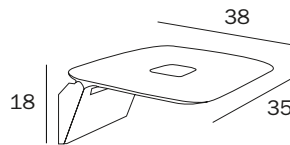

CW\_cromato - bianco soft touch /  
chrome-plated - white soft touch

SEDILE RIBALTABILE PER DOCCIA / FOLDING SHOWER SEAT

**AV036B WZ**

cm 35 x 18H x 38

FINITURE / FINISHES: ...  
WZ

1.600N

SEDILE RIBALTABILE PER DOCCIA / FOLDING SHOWER SEAT