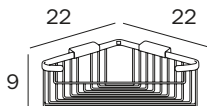

FINITURE / FINISHES

CR_cromato / chrome-plated
NE_nero opaco / mat black
AL_acciaio inox / stainless steel
WC_bianco - cromo / white - chrome
NW_nero / black
WW_bianco / white

SL_silver / silver
SN_silver - nero / silver - black
CU_cromato - nero soft touch /
chrome-plated - black soft touch
CW_cromato - bianco soft touch /
chrome-plated - white soft touch

ANGOLARE / CORNER

AV031A CR

cm 22 x 9H x 22

FINITURE / FINISHES: ...
CR