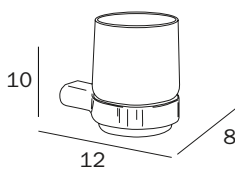

PORTABICCHIERE A PARETE / WALL-MOUNTED TUMBLER

A20100 CR 21
cm 8 x 10H x 12

FINITURE / FINISHES: ...
CR

click