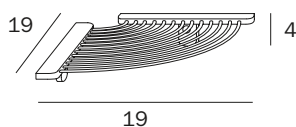

ANGOLARE / CORNER

A1331A CR
cm 19 x 4H x 19

FINITURE / FINISHES: ...
CR