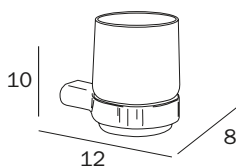

PORTASAPONE DA APPOGGIO / TABLETOP SOAP HOLDER

**A2011Z ... 03**  
 cm 11 x 4H x 11

FINITURE / FINISHES: ...

CR  
 AC

PORTABICCHIERE A PARETE / WALL-MOUNTED TUMBLER

**A20100 ... 21**  
 cm 8 x 10H x 12

FINITURE / FINISHES: ...