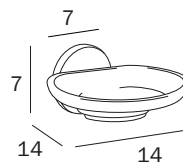

PORTASAPONE A PARETE / WALL-MOUNTED SOAP HOLDER

A23110 CR 03

cm 14 x 7H x 14

FINITURE / FINISHES: ...
CR