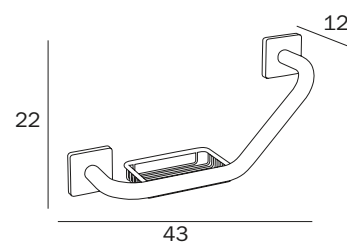

MANIGLIONE CON CESTINO / GRAB-BAR WITH BASKET

A30920 CR
cm 43 x 22H x 12
● mm 25

FINITURE / FINISHES: ...
CR

NEW

1,500N
~150 Kg

REV