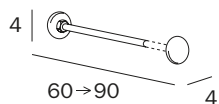

FINITURE / FINISHES

CR_cromato / chrome-plated

AP_alluminio lucido / polished aluminium

QD_poliestere (PE) impermeabilizzato bianco /
waterproofed polyester (PE) white

QB_PVC bianco / PVC white

**TUBO PER DOCCIA IN ALLUMINIO ESTENSIBILE /
ALUMINIUM SHOWER ROD EXTENSIBLE**

A0416A AP

cm 60→90 x 4H x 4

● cm $\varnothing$ 2

FINITURE / FINISHES: ...
AP