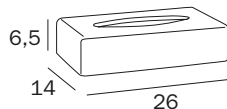

**PORTAKLEENEX DA INCASSO / BUILT IN KLEENEX DISPENSER**

**A0525C AL**  
 cm 29 x 16H x 6

**FINITURE / FINISHES: ...**  
 AL

**PORTAKLEENEX DA APPOGGIO O DA PARETE / TABLETOP OR WALL MOUNTED KLEENEX DISPENSER**