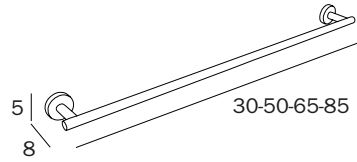

**AV014B CR**  
cm 9 x 40H x 9

**STYL**

**FINITURE / FINISHES**

AL\_acciaio inox lucido / polished stainless steel

PORTASALVIETTE / TOWEL HOLDER

**A6018A AL**

cm 30 x 5H x 8

- cm 30
- mm 18