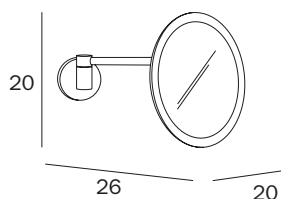

DA PARETE / WALL-MOUNTED

AV058E ...
cm 20 x 20H x 26

FINITURE / FINISHES: ...

CR
NE

Braccio snodato, parabola Ø 20 cm in PMMA trasparente.

Jointed arm, Ø 20 cm transparent PMMA mirror reflector.