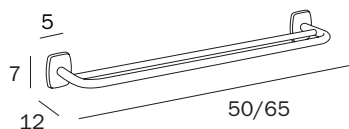

PORTASALVIETTE DOPPIO / DOUBLE TOWEL HOLDER

A2291B CR
cm 50 x 7H x 12
●—● cm 45
● mm 16

A2291C CR
cm 65 x 7H x 12
●—● cm 60
● mm 16

FINITURE / FINISHES: ...
CR