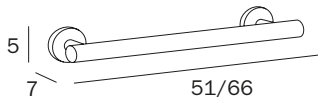

FINITURE / FINISHES

CR_cromato / chrome-plated
WM_bianco opaco / mat white
NE_nero opaco / mat black
AC_nickel spazzolato / brushed nickel
CF_cromo nero lucido / glossy black chrome
CG_cromo nero spazzolato / brushed black-chrome

DR_dorato 24 carati / gilded 24 carats
OR_oro rosato lucido / glossy rose-coloured gilded
OS_oro rosato spazzolato / brushed rose-coloured gilded
BZ_bronzo / bronzed
AL_acciaio inox / stainless steel
O3_vetro extrachiaro trasparente / extra clear transparent glass

MANIGLIONE / GRAB-BAR

A1095B CR

cm 51 x 5H x 7
●—● cm 45
● mm 25

A1095C CR

cm 66 x 5H x 7
●—● cm 60
● mm 25

FINITURE / FINISHES: ...

CR

1.500N
~150 Kg