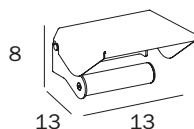

FINITURE / FINISHES

CR_cromato / chrome-plated
CU_cromato - nero soft touch /
chrome-plated - black soft touch
CW_cromato - bianco soft touch /
chrome-plated - white soft touch
AC_nickel spazzolato / brushed nickel

AL_acciaio inox / stainless steel
NE_nero opaco / mat black
VB_vetro bianco / white glass
VN_vetro nero / black glass
WY_bianco opaco - cromato /
mat white - chrome-plated

**PORTAROTOLO CON COPERCHIO E PORTACELLULARE /
PAPER HOLDER WITH COVER AND CELL PHONE SUPPORT**

AV427A ...
cm 13 x 8H x 13

FINITURE / FINISHES: ...

CR
CU
CW
NE