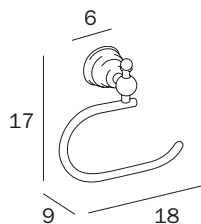

PORTAROTOLO / PAPER HOLDER

**A32250 ...**  
 cm 20 x 6H x 9  
 ● mm 11

FINITURE / FINISHES: ...

CR  
 CD  
 DR  
 BZ

PORTAROTOLO / PAPER HOLDER

**A32260 ...**  
 cm 18 x 17H x 9  
 ● mm 12

FINITURE / FINISHES: ...