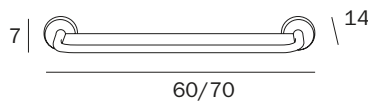

MENSOLA / SHELF

A2308A CR 01
cm 60 x 7H x 14
●—● 53 cm
● mm 16

A2308C CR 01
cm 70 x 7H x 14
●—● 63 cm
● mm 16

FINITURE / FINISHES: ...
CR