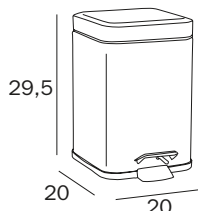

**GETTACARTA CON COPERCHIO E PEDALE / DUSTBIN WITH COVER AND PEDAL**

**AV402A AL**  
 cm 16 x 25H x 16

**FINITURE / FINISHES: ...**  
 AL

secchiello interno in  
 PF nero  
 black Pf inner bin

3 Lt.

**GETTACARTA CON COPERCHIO E PEDALE / DUSTBIN WITH COVER AND PEDAL**