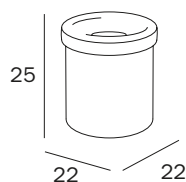

GETTACARTA / WASTE BASKET

A13010 ...

cm 22 x 25H x 22

FINITURE / FINISHES: ...

AL
NE

base antiscivolo

anti-slip base

7 Lt.