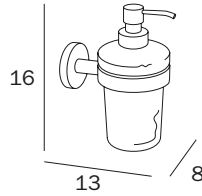

FINITURE / FINISHES

CR_cromato / chrome-plated
NE_nero opaco / mat black
AL_acciaio inox / stainless steel
O3_vetro extrachiaro trasparente /
extra clear transparent glass

SPANDISAPONE A PARETE / WALL-MOUNTED SOAP DISPENSER

A10120 CR O3
cm 8 x 16H x 13

FINITURE / FINISHES: ...
CR

0,25 Lt.