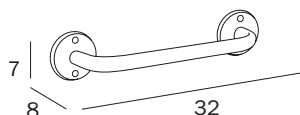

MANIGLIONE / GRAB-BAR

**A0590M CR**

cm 32 x 7H x 8

- cm 25
- mm 25

FINITURE / FINISHES: ...  
CR