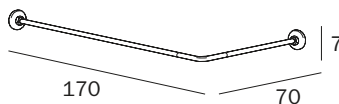

TUBO PER DOCCIA IN OTTONE AD ANGOLO NON ESTENSIBILE /
BRASS SHOWER ROD FOR CORNER NOT EXTENSIBLE

A0148A CR
cm 80 x 7H x 80
● cm $\varnothing$ 2

FINITURE / FINISHES: ...
AP

composto da 2
attacchi a parete e 3
tubo

aluminium wiht 2 wall
fixtures and 3 tube

TUBO PER DOCCIA IN OTTONE AD ANGOLO NON ESTENSIBILE /
BRASS SHOWER ROD FOR CORNER NOT EXTENSIBLE

A0148M CR
cm 90 x 7H x 90
● cm $\varnothing$ 2

FINITURE / FINISHES: ...
CR

composto da 2
attacchi a parete
e 3 tubo

with 2 wall fixtures
and 3 tube

TUBO PER DOCCIA IN OTTONE AD ANGOLO NON ESTENSIBILE /
BRASS SHOWER ROD FOR CORNER NOT EXTENSIBLE

A0148B CR
cm 170 x 7H x 70
● cm $\varnothing$ 2

FINITURE / FINISHES: ...
CR

composto da 2
attacchi a parete e 3
tubo

with 2 wall fixtures
and 3 tube

SOSTEGNO PER TUBO DOCCIA A SOFFITTO IN OTTONE /
SUPPORT FOR CELLING SHOWER ROD, IN BRASS

A01470 CR
cm 7 x 60H x 7
● cm $\varnothing$ 2

FINITURE / FINISHES: ...
CR

per art. A0148B

for art. A0148B