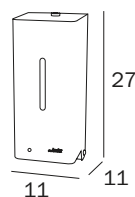

SPANDISAPONE A PARETE ELETTRONICO PER SAPONE LIQUIDO / ELECTRONIC WALL-MOUNTED SOAP DISPENSER FOR LIQUID SOAP

AV467B AL
cm 11 x 27H x 11

FINITURE / FINISHES: ...

AL

alimentato a batteria
battery powered

NEW

0,85 Lt.