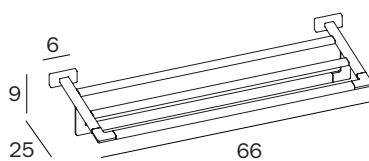

PORTATELI / BATH TOWEL HOLDER

A18680 ...
cm 66 x 9H x 25
●—● cm 60
■ mm 20x10

FINITURE / FINISHES: ...

CR
WM
NE
AC
CF
CG
DR
OR
OS
BZ