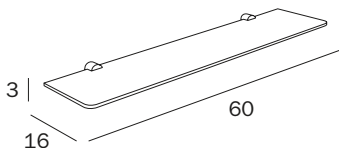

**ANGOLARE DOPPIO / DOUBLE CORNER**

**AV032A CR**

cm 22 x 38H x 22

**FINITURE / FINISHES: ...**  
 CR

**MENSOLA / SHELF**

**AV408A CR 01**

cm 60 x 3H x 16

**FINITURE / FINISHES: ...**  
 CR