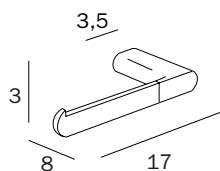

PORTAROTOLO / PAPER HOLDER

A2025A ...

cm 17 x 3H x 8
■ mm 6x20

A2025B ...

cm 17 x 3H x 8
■ mm 6x20

FINITURE / FINISHES: ...

CR
CU
CW
AC

click