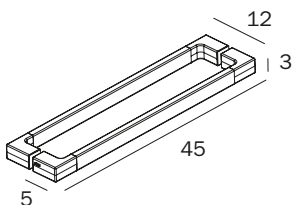

**A1520A ...**  
 cm 2 x 8H x 3

**FINITURE / FINISHES: ...**

CR  
 AC

PORTASALVIETTE INTERNO ED ESTERNO PER PARETE DOCCIA /  
INTERNAL AND EXTERNAL TOWEL HOLDER FOR SHOWER ENCLOSURE

**A3395J CR**  
cm 45 x 3H x 12  
●—● cm 42  
■ mm 28x14