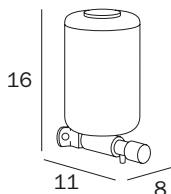

FINITURE / FINISHES

CR_cromato / chrome-plated
NE_nero opaco / mat black
AL_acciaio inox / stainless steel
WC_bianco - cromo / white - chrome
NW_nero / black
WW_bianco / white

SL_silver / silver
SN_silver - nero / silver - black
CU_cromato - nero soft touch /
chrome-plated - black soft touch
CW_cromato - bianco soft touch /
chrome-plated - white soft touch

SPANDISAPONE A PARETE / WALL-MOUNTED SOAP DISPENSER

A05670 CR
cm 8 x 16H x 11

FINITURE / FINISHES: ...
CR

0,5 Lt.