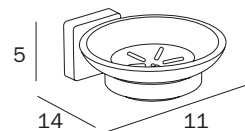

PORTASAPONE A PARETE / WALL-MOUNTED SOAP HOLDER

A30110 CR 21
cm 11 x 5H x 14

FINITURE / FINISHES: ...
CR

NEW