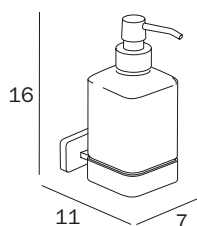

SPANDISAPONE A PARETE / WALL-MOUNTED SOAP DISPENSER

A18120 ... 21
cm 7 x 16H x 11

FINITURE / FINISHES: ...

- CR
- WM
- NE
- AC
- CF
- CG
- DR
- OR
- OS
- BZ