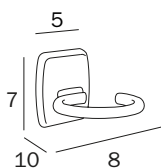

SUPPORTO A PARETE / WALL-MOUNTED SUPPORT

A2210N CR 00 3
cm 8 x 7H x 10

FINITURE / FINISHES: ...
CR

10 pz. per confezione

10 pieces for packing