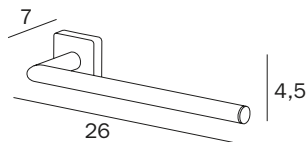

FINITURE / FINISHES

CR_cromato / chrome-plated
21_vetro satinato / satined glass
26_vetro satinato / satined glass

PORTASALVIETTE / TOWEL HOLDER

A3018A CR
cm 26 x 4,5H x 7
● mm 16

FINITURE / FINISHES: ...
CR

NEW